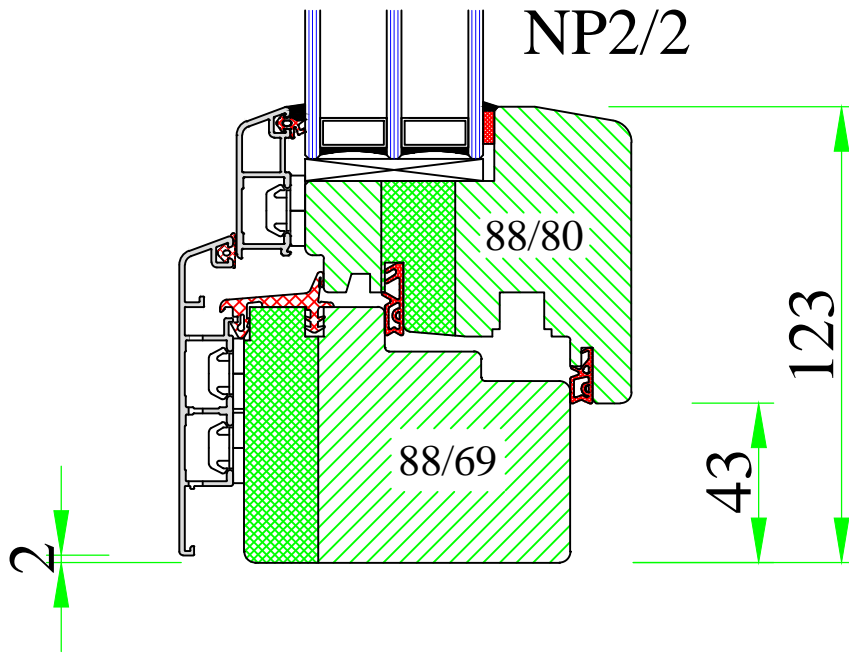

A

**UNI WINDOWS Ltd.**  
 Unit 6, Edgefield Industrial Est.  
 Loanhead, EH20 9TB  
 Tel.: 0131 448 3931

THERMAX ULTRA

Frame-sash connection – undercuts

Version: 1	Scale: 1:2
Date: 15.05.14	Drawing: NP/2

A

A

**UNI WINDOWS Ltd.**  
 Unit 6, Edgefield Industrial Est.  
 Loanhead, EH20 9TB  
 Tel.: 0131 448 3931

THERMAX ULTRA 3

Frame-sash connection – undercuts

Version:  
1

Date:  
15.05.14

Scale:  
1:2

Drawing:  
NP3/2