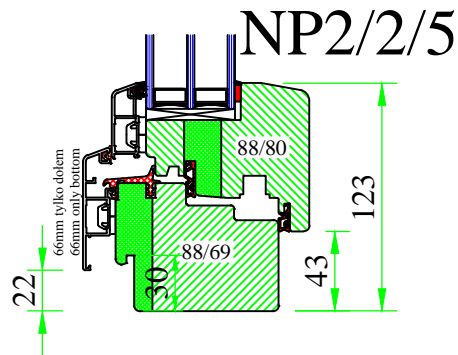

A

**UNI WINDOWS Ltd.**  
 Unit 6, Edgefield Industrial Est.  
 Loanhead, EH20 9TB  
 Tel.: 0131 448 3931

THERMAX ULTRA

Frame-sash connection – undercuts

Version: 1	Scale: 1:2
Date: 15.05.14	Drawing: NP/2

A

A

**UNI WINDOWS Ltd.**  
 Unit 6, Edgefield Industrial Est.  
 Loanhead, EH20 9TB  
 Tel.: 0131 448 3931

THERMAX ULTRA 3

Frame-sash connection – undercuts

Version:  
1

Date:  
15.05.14

Scale:  
1:2

Drawing:  
NP3/2