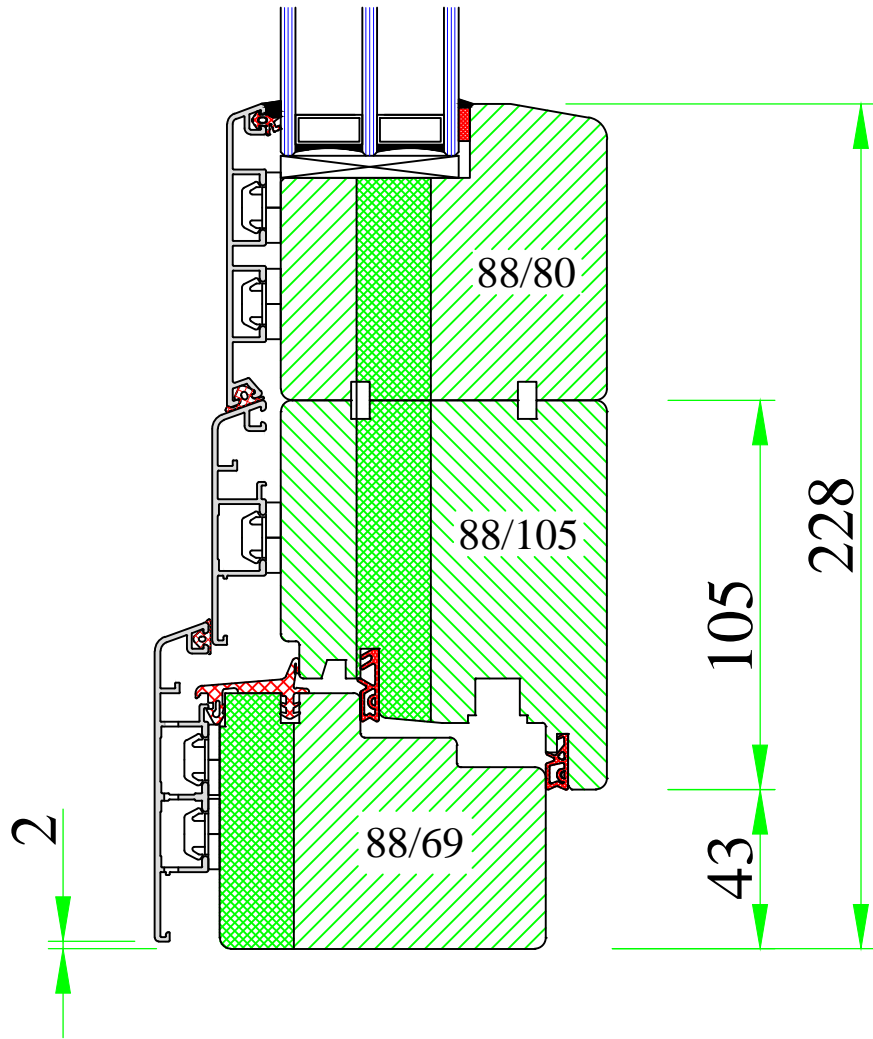

UNI WINDOWS Ltd.
Unit 6, Edgefield Industrial Est.
Loanhead, EH20 9TB
Tel.: 0131 448 3931

THERMAX ULTRA 2

Frame-sash connection – bottom of balcony door

Version:
1

Date:
15.05.14

Scale:
1:1

Drawing:
NP2/24