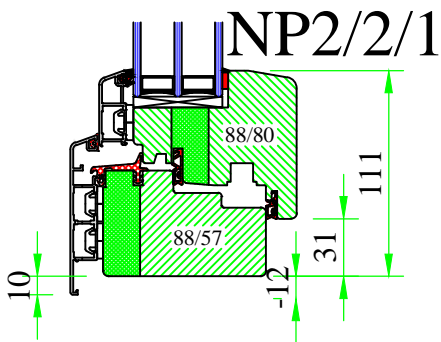

A

**UNI WINDOWS Ltd.**  
 Unit 6, Edgefield Industrial Est.  
 Loanhead, EH20 9TB  
 Tel.: 0131 448 3931

THERMAX ULTRA

Frame-sash connection – undercuts

Version: 1	Scale: 1:2
Date: 15.05.14	Drawing: NP/2

A

A

**UNI WINDOWS Ltd.**  
 Unit 6, Edgefield Industrial Est.  
 Loanhead, EH20 9TB  
 Tel.: 0131 448 3931

THERMAX ULTRA 3

Frame-sash connection – undercuts

Version:  
1

Date:  
15.05.14

Scale:  
1:2

Drawing:  
NP3/2