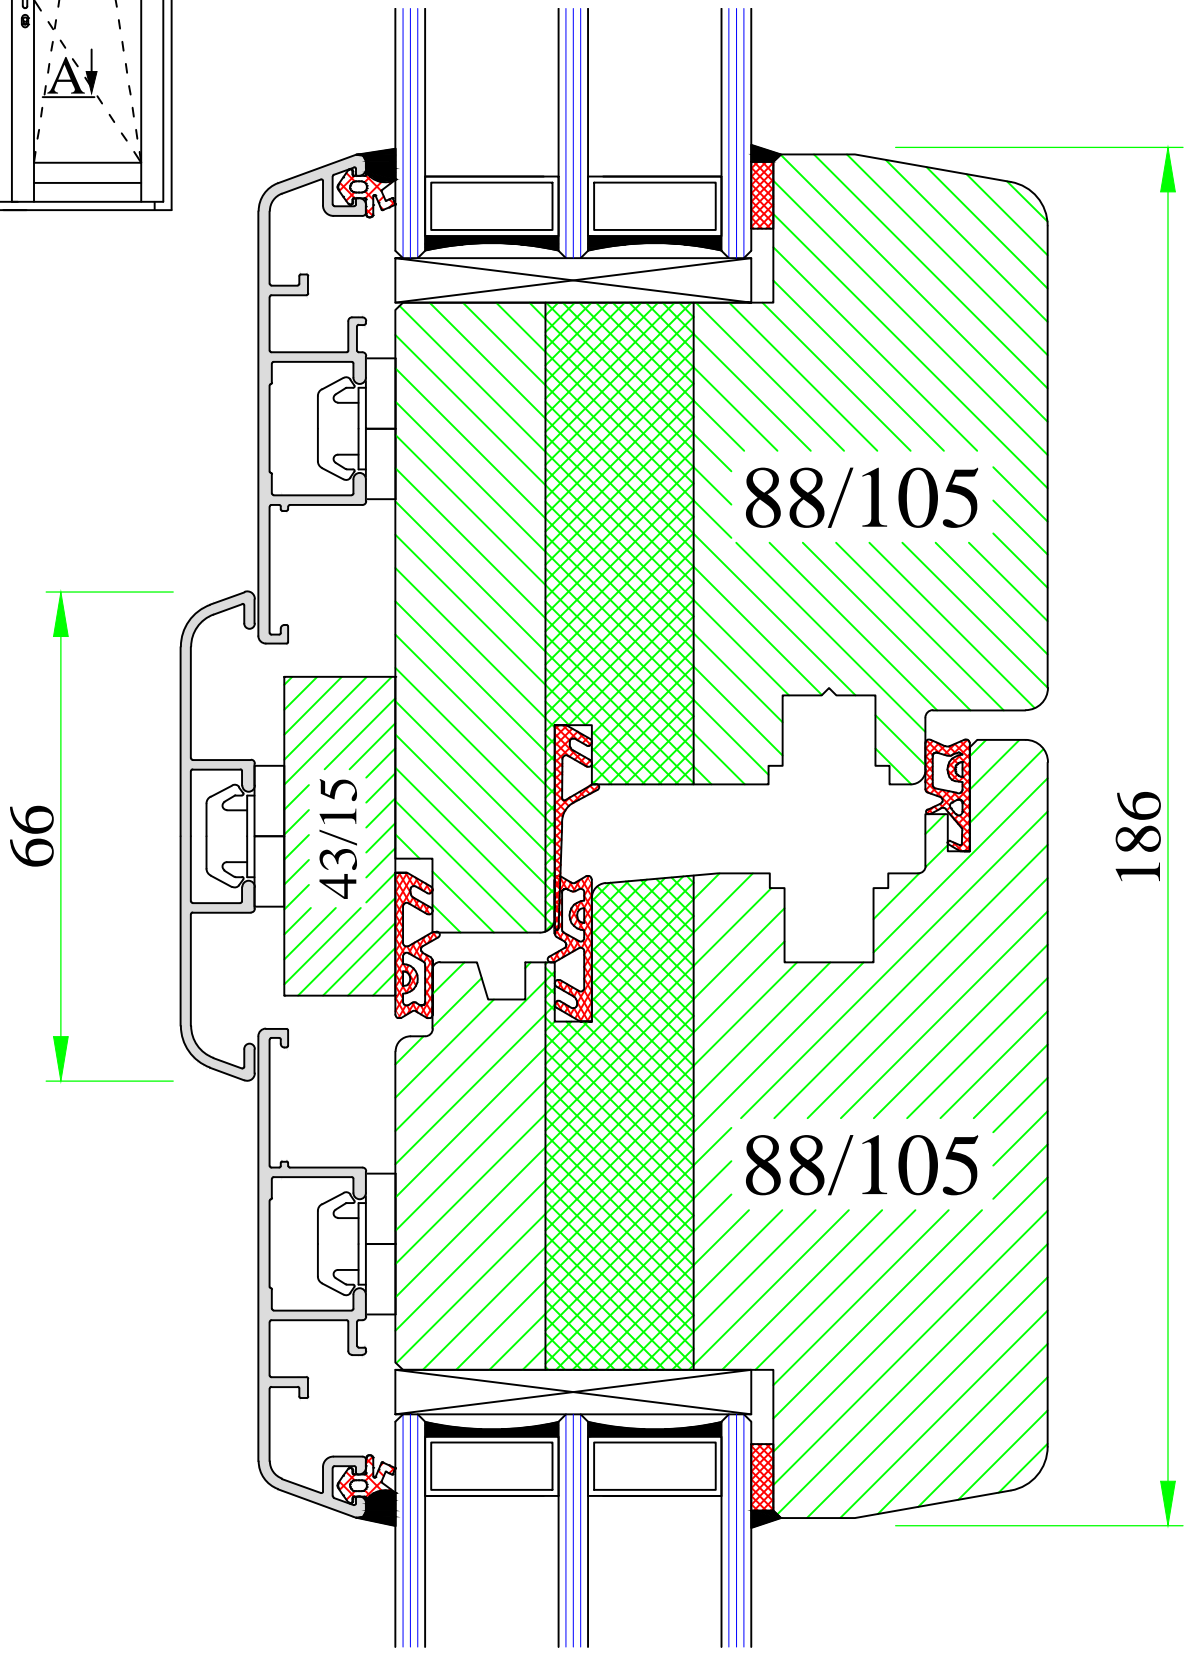

www.uniwin.co.uk

UNI WINDOWS Ltd.
Unit 6, Edgefield Industrial Est.
Loanhead, EH20 9TB
Tel.: 0131 448 3931

THREMAX ULTRA 1 / 2

Balcony door - 'flying' mullion

Version:
1

Scale:
1:1

Date:
15.05.14

Drawing:
NP/27