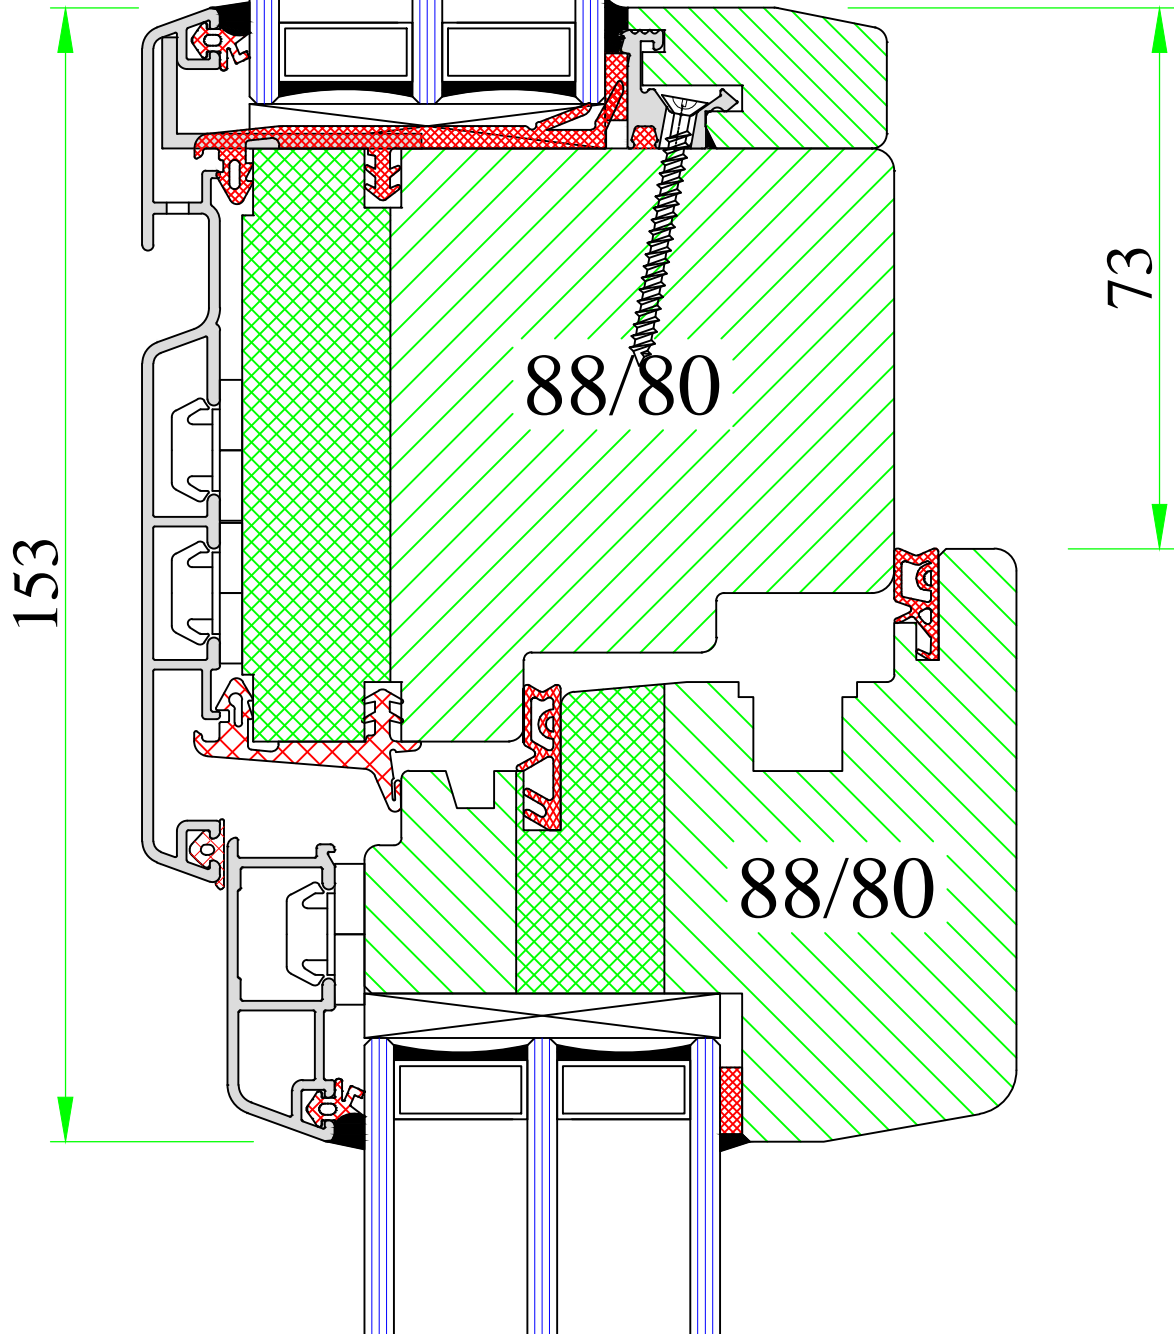

Version:  
1

Date:  
15.05.14

Scale:  
1:1

Drawing:  
NP/8

A

(out)

www.uniwin.co.uk

**UNI WINDOWS Ltd.**  
 Unit 6, Edgefield Industrial Est.  
 Loanhead, EH20 9TB  
 Tel.: 0131 448 3931