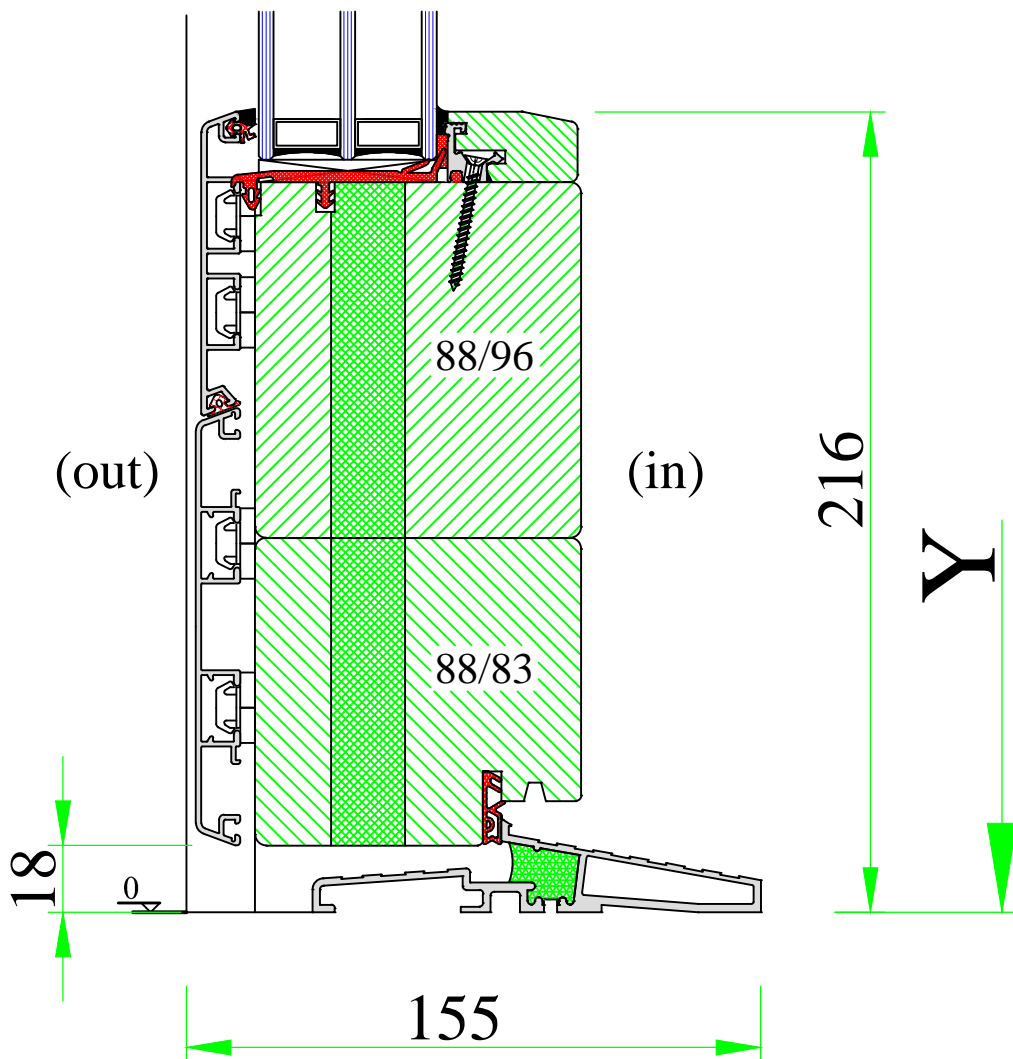

External door with threshold Weser-A –  
 – outward opening

Version:  
 1

Date:  
 15.05.14

Scale:  
 1:1

Drawing:  
 NPD/3

A

**UNI WINDOWS Ltd.**  
 Unit 6, Edgefield Industrial Est.  
 Loanhead, EH20 9TB  
 Tel.: 0131 448 3931