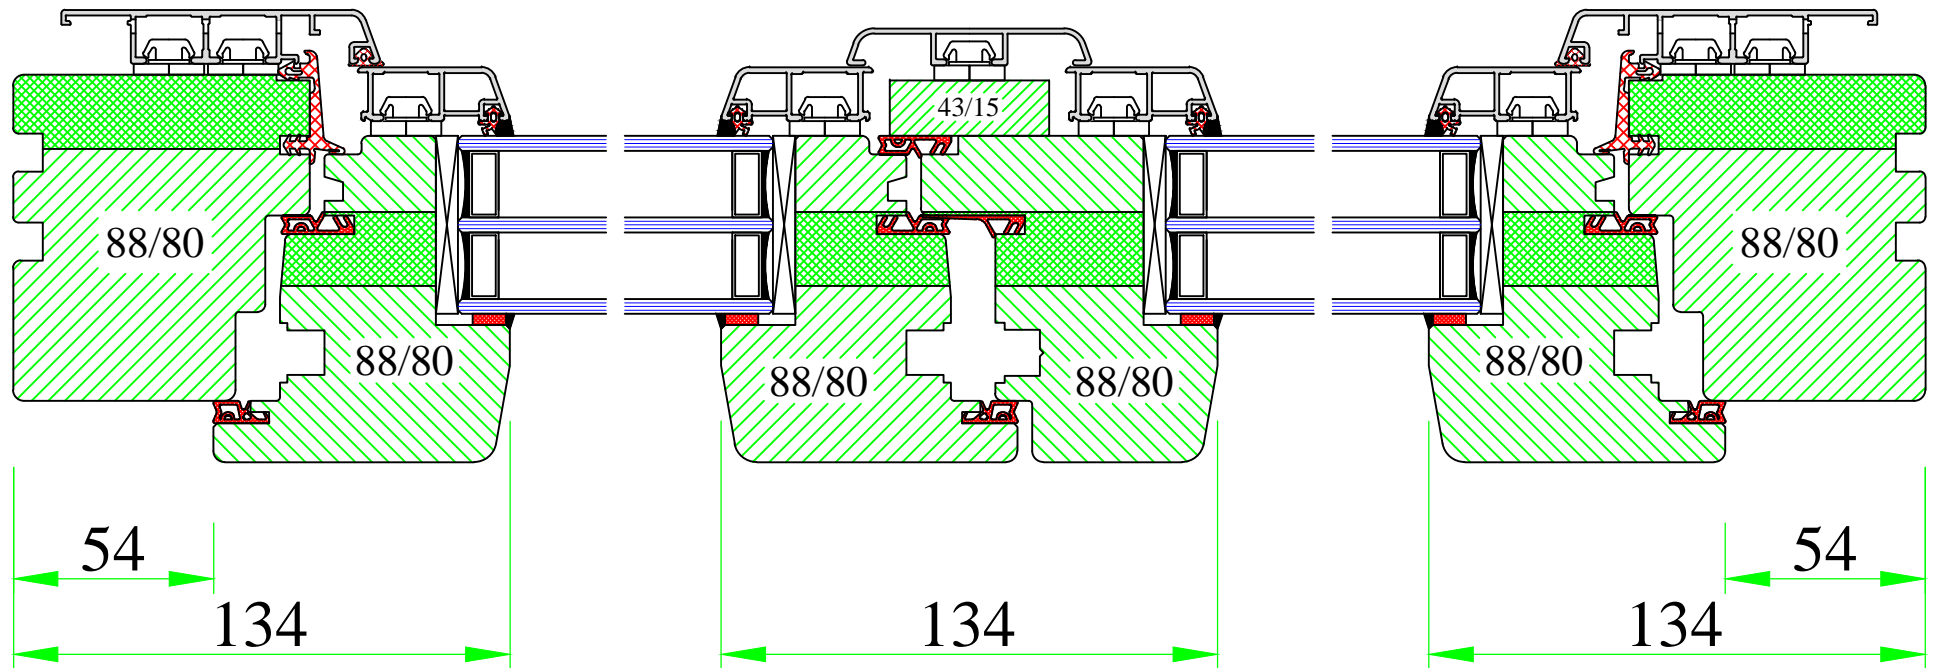

A-A

UNI WINDOWS Ltd.
Unit 6, Edgefield Industrial Est.
Loanhead, EH20 9TB
Tel.: 0131 448 3931

THERMAX ULTRA
Double opening window with 'flying' mullion

Version: 1	Scale: 1:2
Date: 15.05.14	Drawing: NOP/2