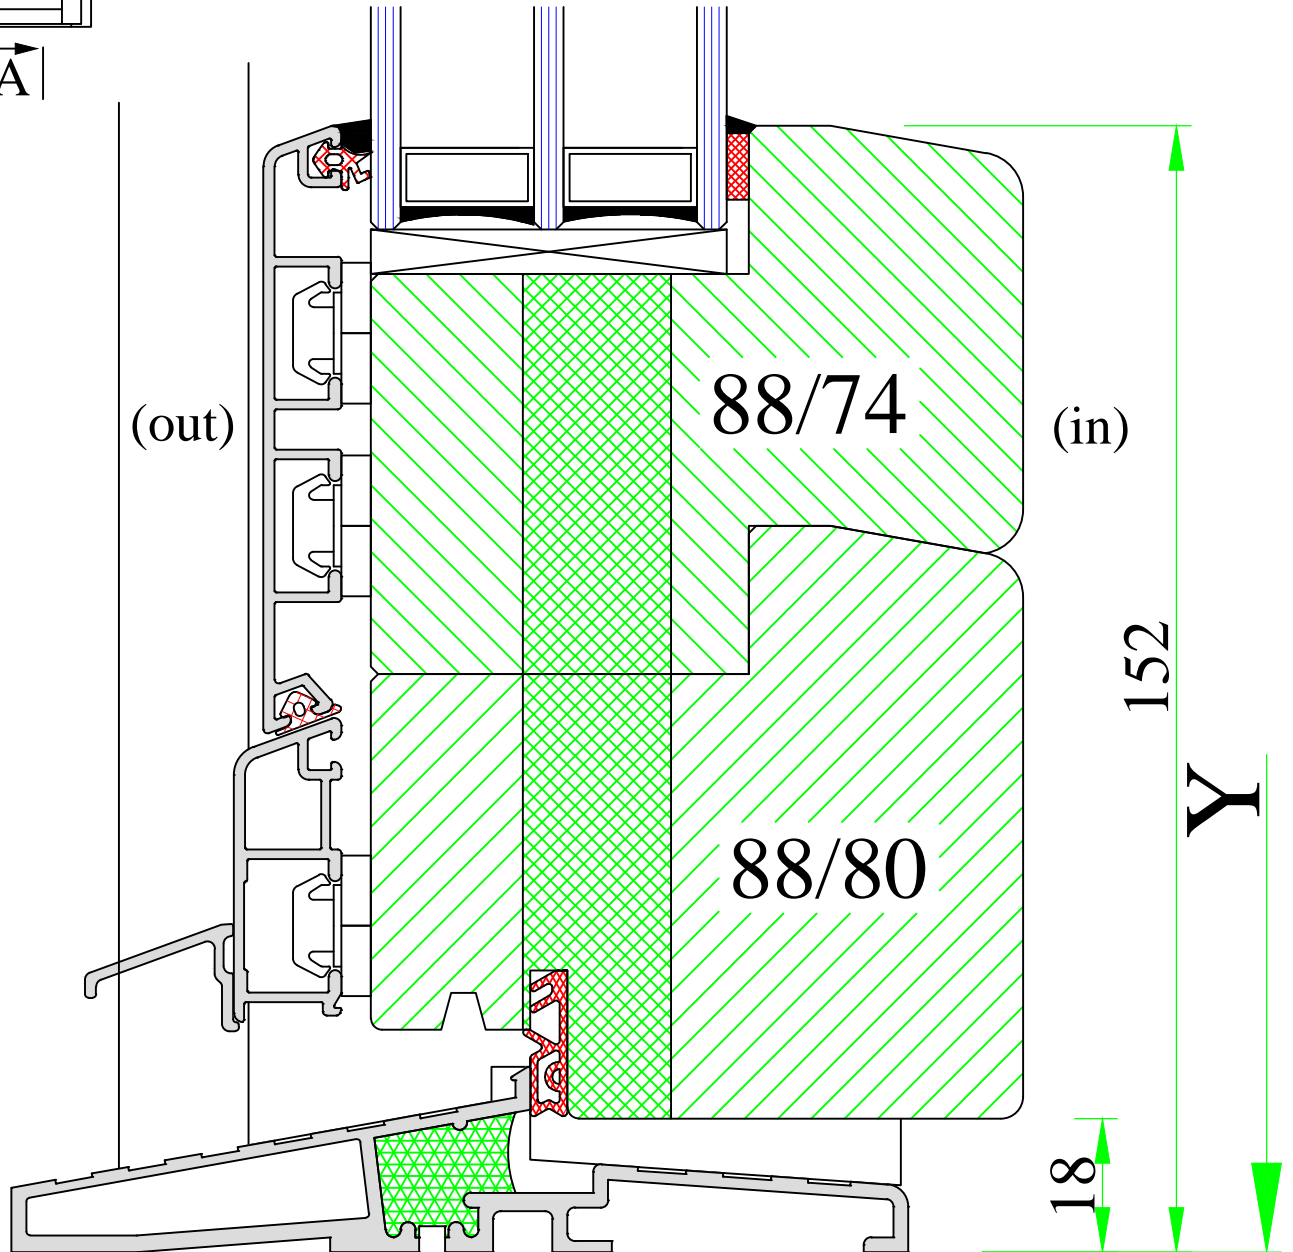

www.uniwin.co.uk

UNI WINDOWS Ltd.
Unit 6, Edgefield Industrial Est.
Loanhead, EH20 9TB
Tel.: 0131 448 3931

THERMAX ULTRA 1 / 2

Balcony door with DAFA flat threshold

Version:
1

Date:
14.05.14

Scale:
1:1

Drawing:
NP/19