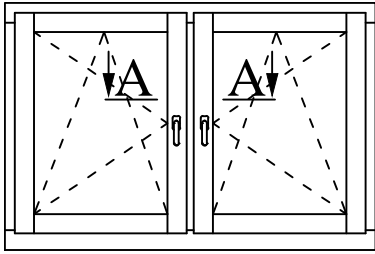

A

**UNI WINDOWS Ltd.**  
 Unit 6, Edgefield Industrial Est.  
 Loanhead, EH20 9TB  
 Tel.: 0131 448 3931

THERMAX ULTRA 3

Frame-sash connection – undercuts

Version:  
1

Date:  
15.05.14

Scale:  
1:2

Drawing:  
NP3/2