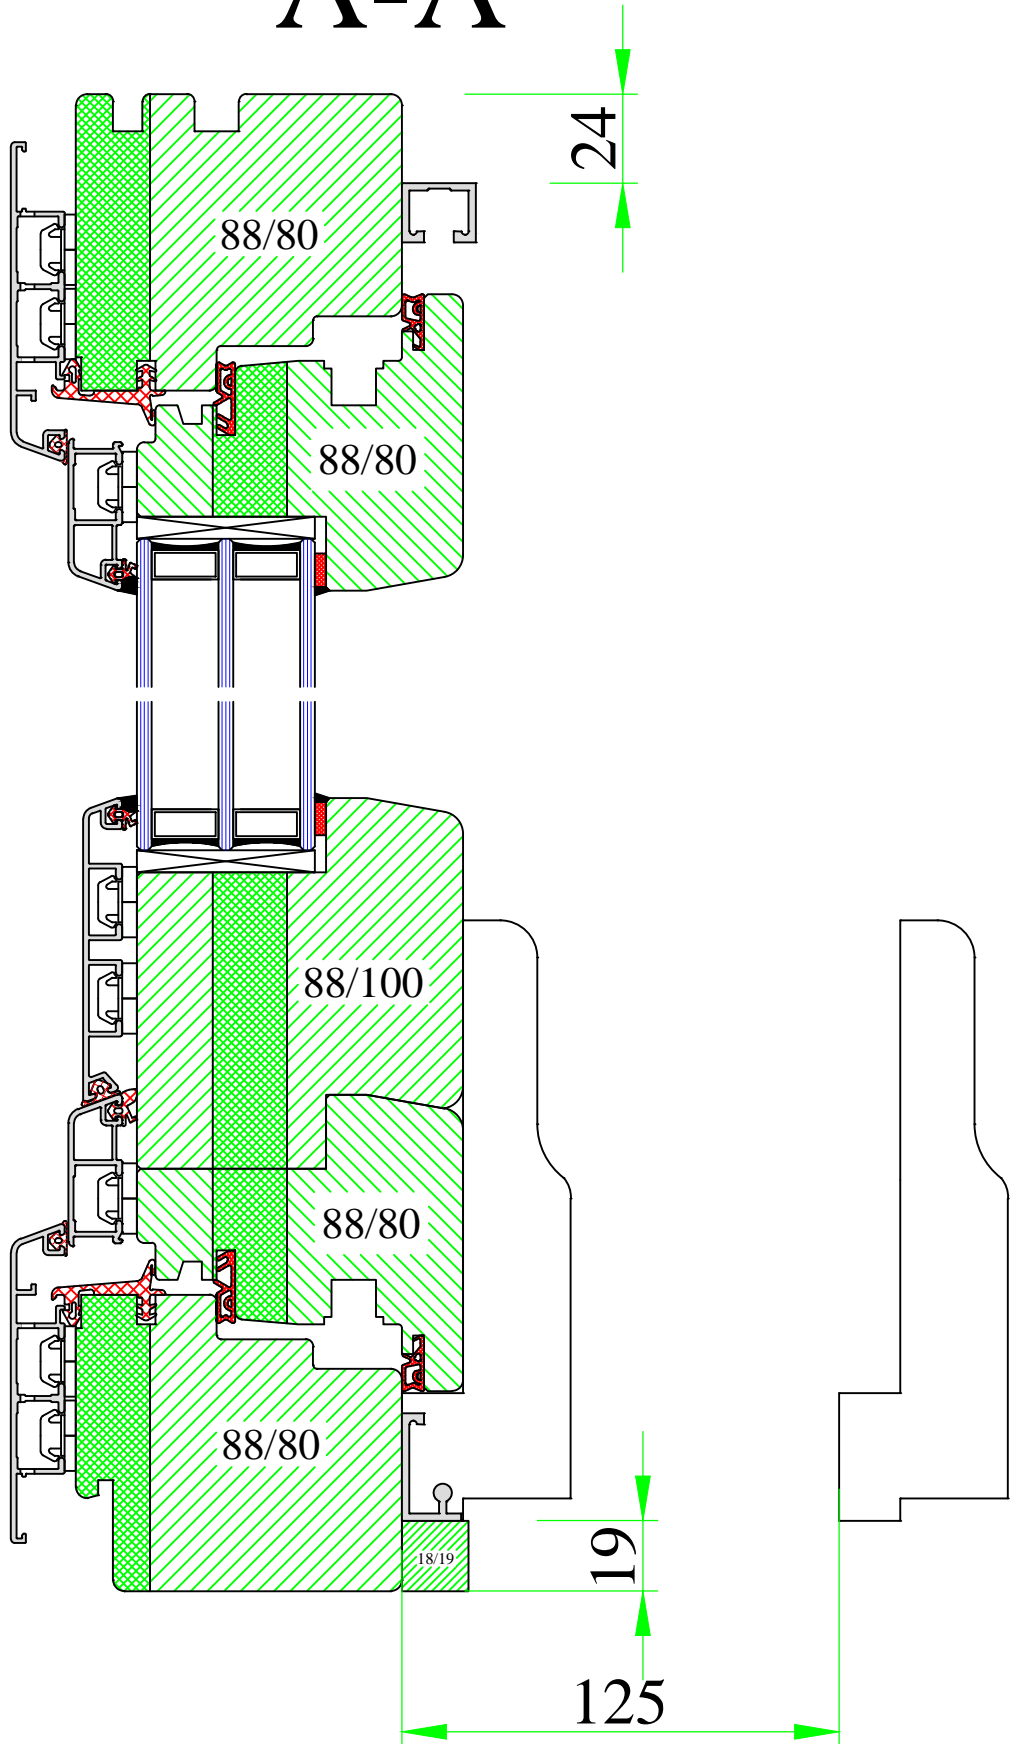

A-A

www.uniwin.co.uk

UNI WINDOWS Ltd.
Unit 6, Edgefield Industrial Est.
Loanhead, EH20 9TB
Tel.: 0131 448 3931

Tilt and slide doors

THERMAX ULTRA

Version:
1

Scale:
1:2

Date:
15.05.14

Drawing:
NOP/8