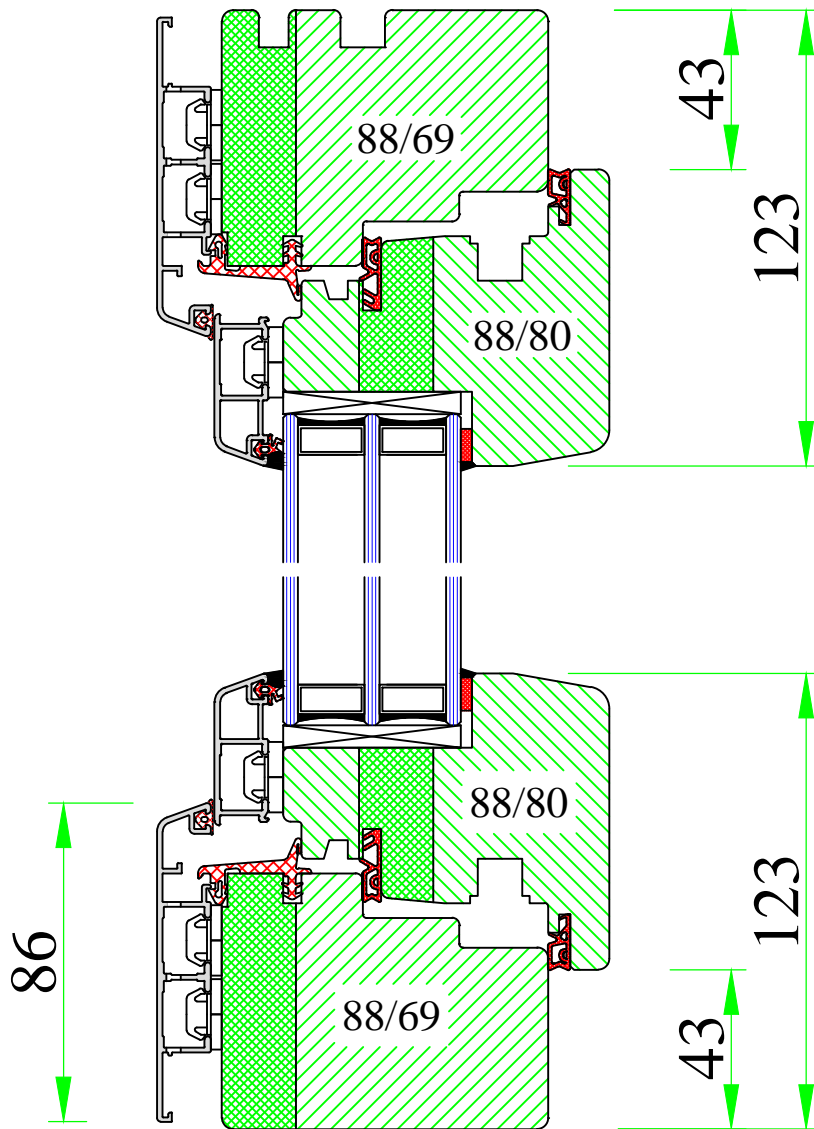

A-A

106

UNI WINDOWS Ltd.
Unit 6, Edgefield Industrial Est.
Loanhead, EH20 9TB
Tel.: 0131 448 3931

THERMAX ULTRA 2
Inward opening tilt and turn window

Version:
1
Date:
15.05.14

Scale:
1:2
Drawing:
NOP2/1