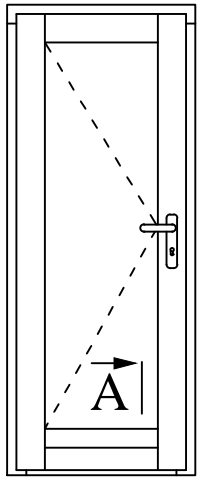

A

www.uniwin.co.uk

UNI WINDOWS Ltd.
Unit 6, Edgefield Industrial Est.
Loanhead, EH20 9TB
Tel.: 0131 448 3931

THERMAX ULTRA 1 / 2

External door with flat threshold Weser (old)

Version:
1

Date:
15.05.14

Scale:
1:1

Drawing:
NPD/4