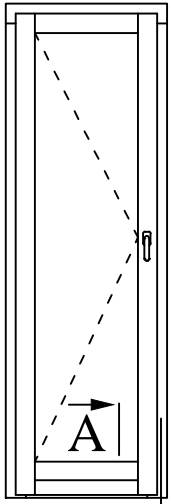

Version:  
1

Date:  
15.05.14

Scale:  
1:1

Drawing:  
NP/8

A

(out)

www.uniwin.co.uk

**UNI WINDOWS Ltd.**  
 Unit 6, Edgefield Industrial Est.  
 Loanhead, EH20 9TB  
 Tel.: 0131 448 3931