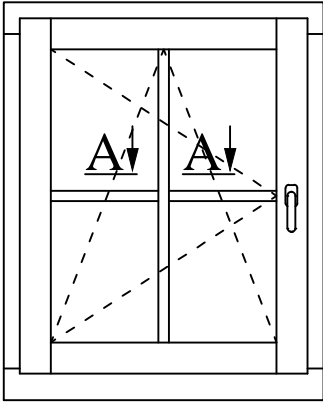

Version:  
1

Date:  
15.05.14

Scale:  
1:1

Drawing:  
NP/8

A

(out)

www.uniwin.co.uk

**UNI WINDOWS Ltd.**  
 Unit 6, Edgefield Industrial Est.  
 Loanhead, EH20 9TB  
 Tel.: 0131 448 3931