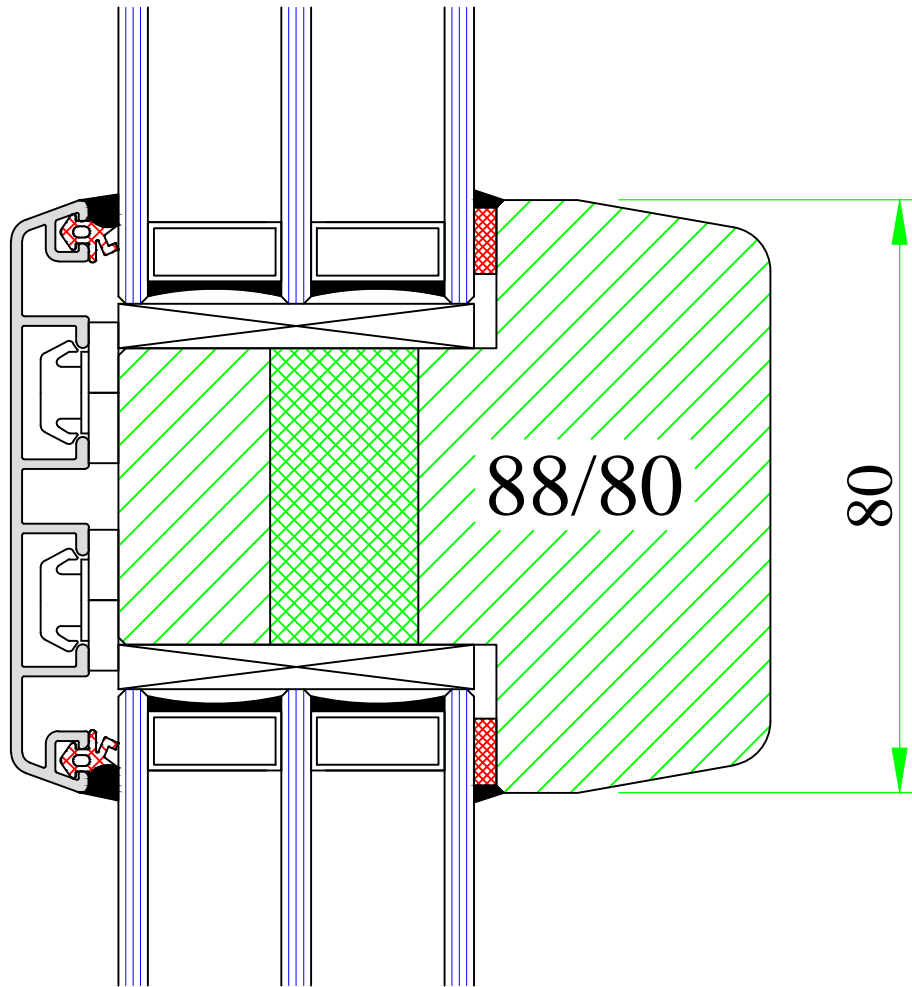

Version:  
1

Date:  
15.05.14

Scale:  
1:1

Drawing:  
NP/8

A

(out)

www.uniwin.co.uk

**UNI WINDOWS Ltd.**  
 Unit 6, Edgefield Industrial Est.  
 Loanhead, EH20 9TB  
 Tel.: 0131 448 3931