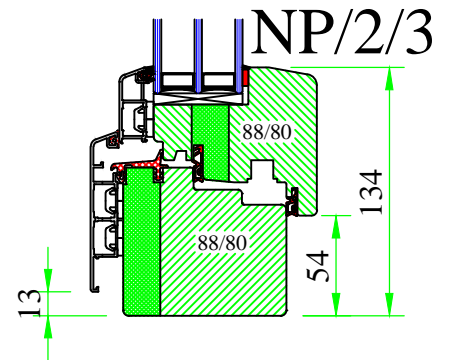

# A-A

**UNI WINDOWS Ltd.**  
 Unit 6, Edgefield Industrial Est.  
 Loanhead, EH20 9TB  
 Tel.: 0131 448 3931

**THERMAX ULTRA 1 / 2**  
 Lift & slide patio door – horizontal cut – type G

Version: 1	Scale: 1:2
Date: 15.05.14	Drawing: NPHS/7

A

**UNI WINDOWS Ltd.**  
 Unit 6, Edgefield Industrial Est.  
 Loanhead, EH20 9TB  
 Tel.: 0131 448 3931

THERMAX ULTRA

Frame-sash connection – undercuts

Version: 1	Scale: 1:2
Date: 15.05.14	Drawing: NP/2

A