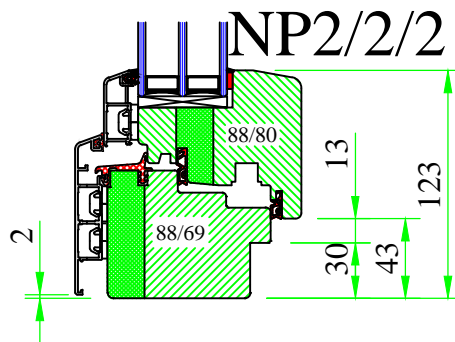

A

**UNI WINDOWS Ltd.**  
 Unit 6, Edgefield Industrial Est.  
 Loanhead, EH20 9TB  
 Tel.: 0131 448 3931

THERMAX ULTRA

Frame-sash connection – undercuts

Version: 1	Scale: 1:2
Date: 15.05.14	Drawing: NP/2

A

A

**UNI WINDOWS Ltd.**  
 Unit 6, Edgefield Industrial Est.  
 Loanhead, EH20 9TB  
 Tel.: 0131 448 3931

THERMAX ULTRA 3

Frame-sash connection – undercuts

Version:  
1

Date:  
15.05.14

Scale:  
1:2

Drawing:  
NP3/2