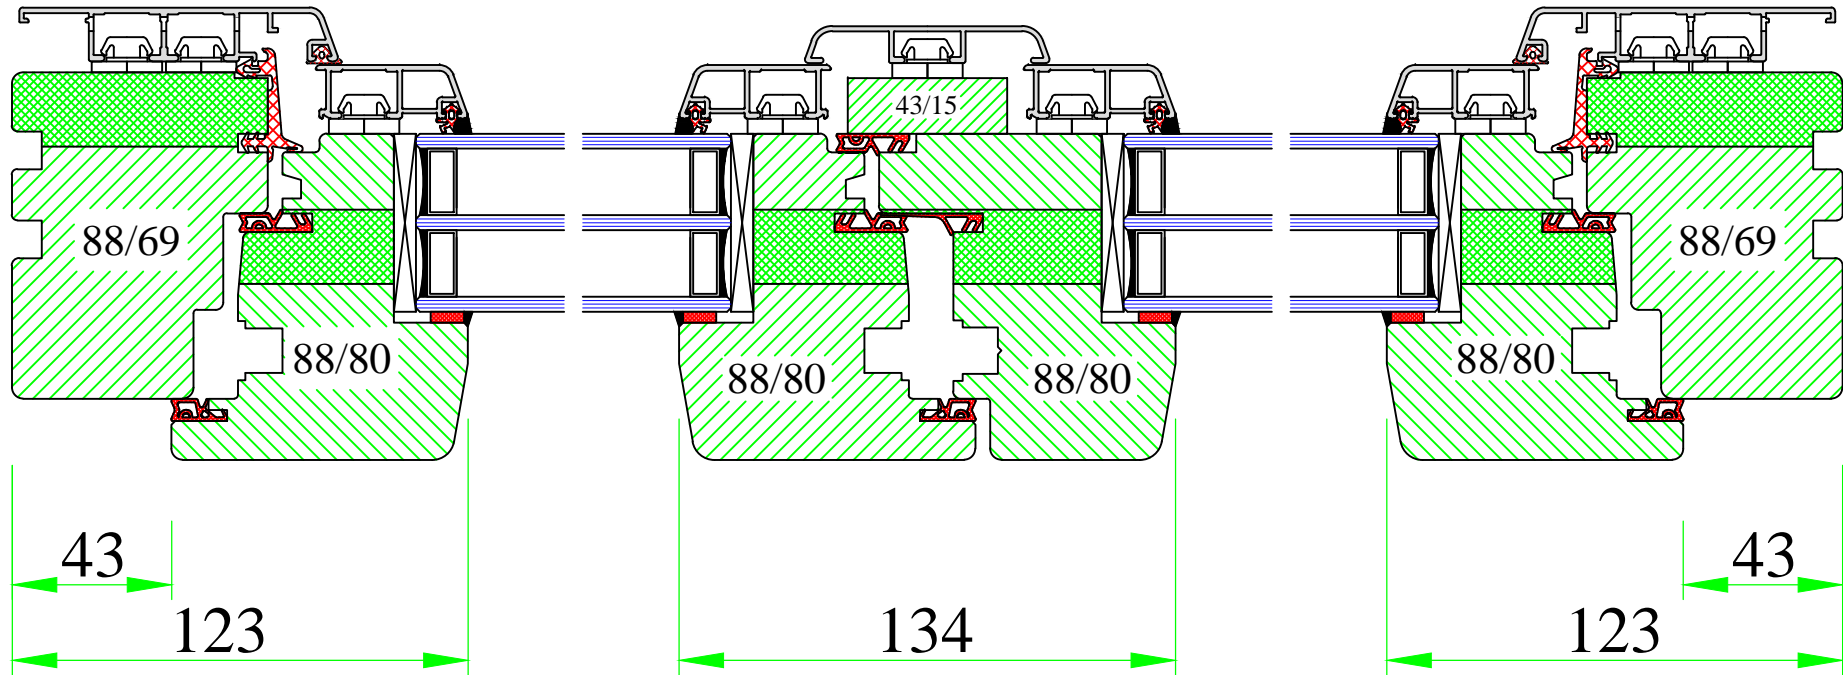

# A-A

**UNI WINDOWS Ltd.**  
 Unit 6, Edgefield Industrial Est.  
 Loanhead, EH20 9TB  
 Tel.: 0131 448 3931

**THERMAX ULTRA**  
 Double opening window with 'flying' mullion

Version: 1	Scale: 1:2
Date: 15.05.14	Drawing: NOP/2

# A-A

**UNI WINDOWS Ltd.**  
 Unit 6, Edgefield Industrial Est.  
 Loanhead, EH20 9TB  
 Tel.: 0131 448 3931

**THERMAX ULTRA 2**  
 Double opening window with 'flying' mullion

Version: 1	Scale: 1:2
Date: 15.05.14	Drawing: NOP2/2