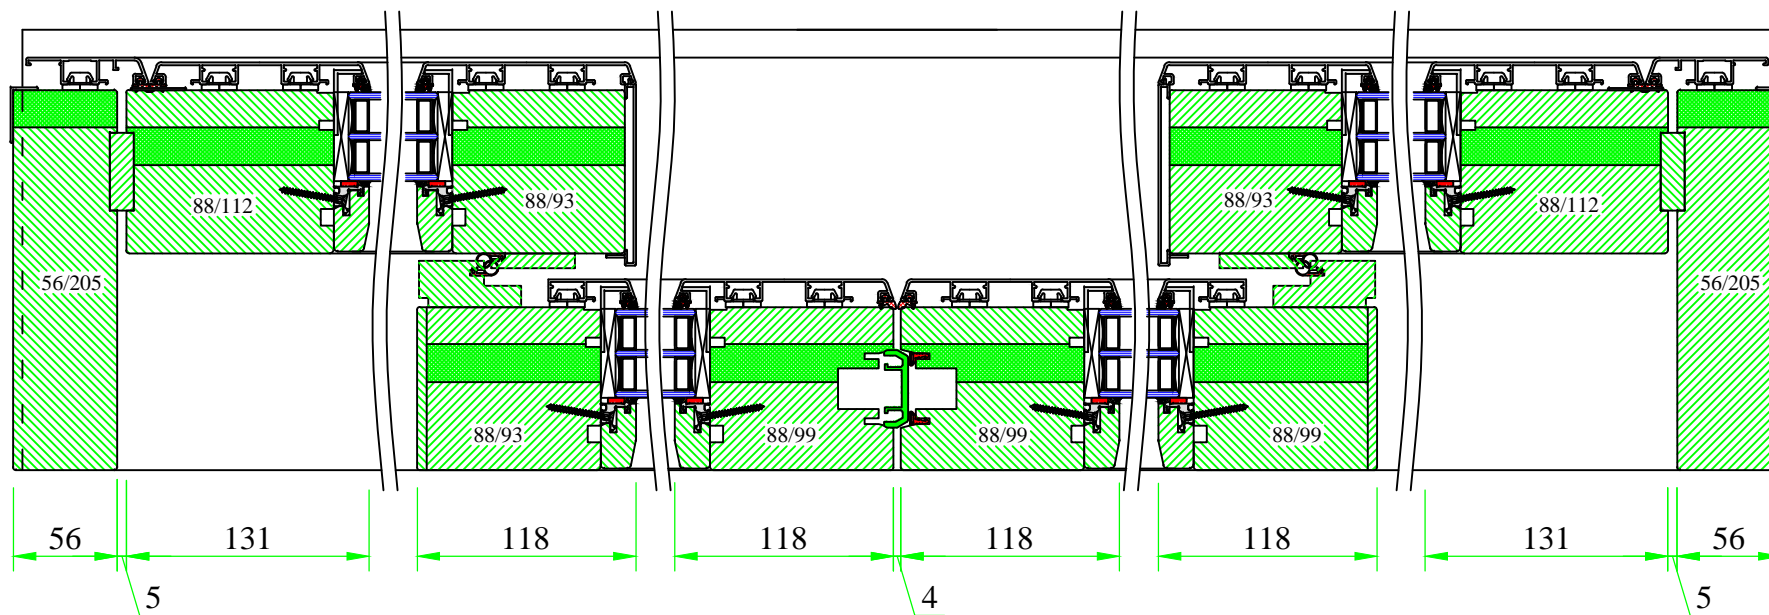

# A-A

www.uniwin.co.uk

**UNI WINDOWS Ltd.**  
 Unit 6, Edgefield Industrial Est.  
 Loanhead, EH20 9TB  
 Tel.: 0131 448 3931

**THERMAX ULTRA 1 / 2**  
 Lift & slide patio door – horizontal cut

Version: 1	Scale: 1:2
Date: 15.05.14	Drawing: NPHS/2

# A-A

**UNI WINDOWS Ltd.**  
 Unit 6, Edgefield Industrial Est.  
 Loanhead, EH20 9TB  
 Tel.: 0131 448 3931

**THERMAX ULTRA 1 / 2**  
 Lift & slide patio door – horizontal cut – type C

Version: 1	Scale: 1:2
Date: 15.05.14	Drawing: NPHS/4