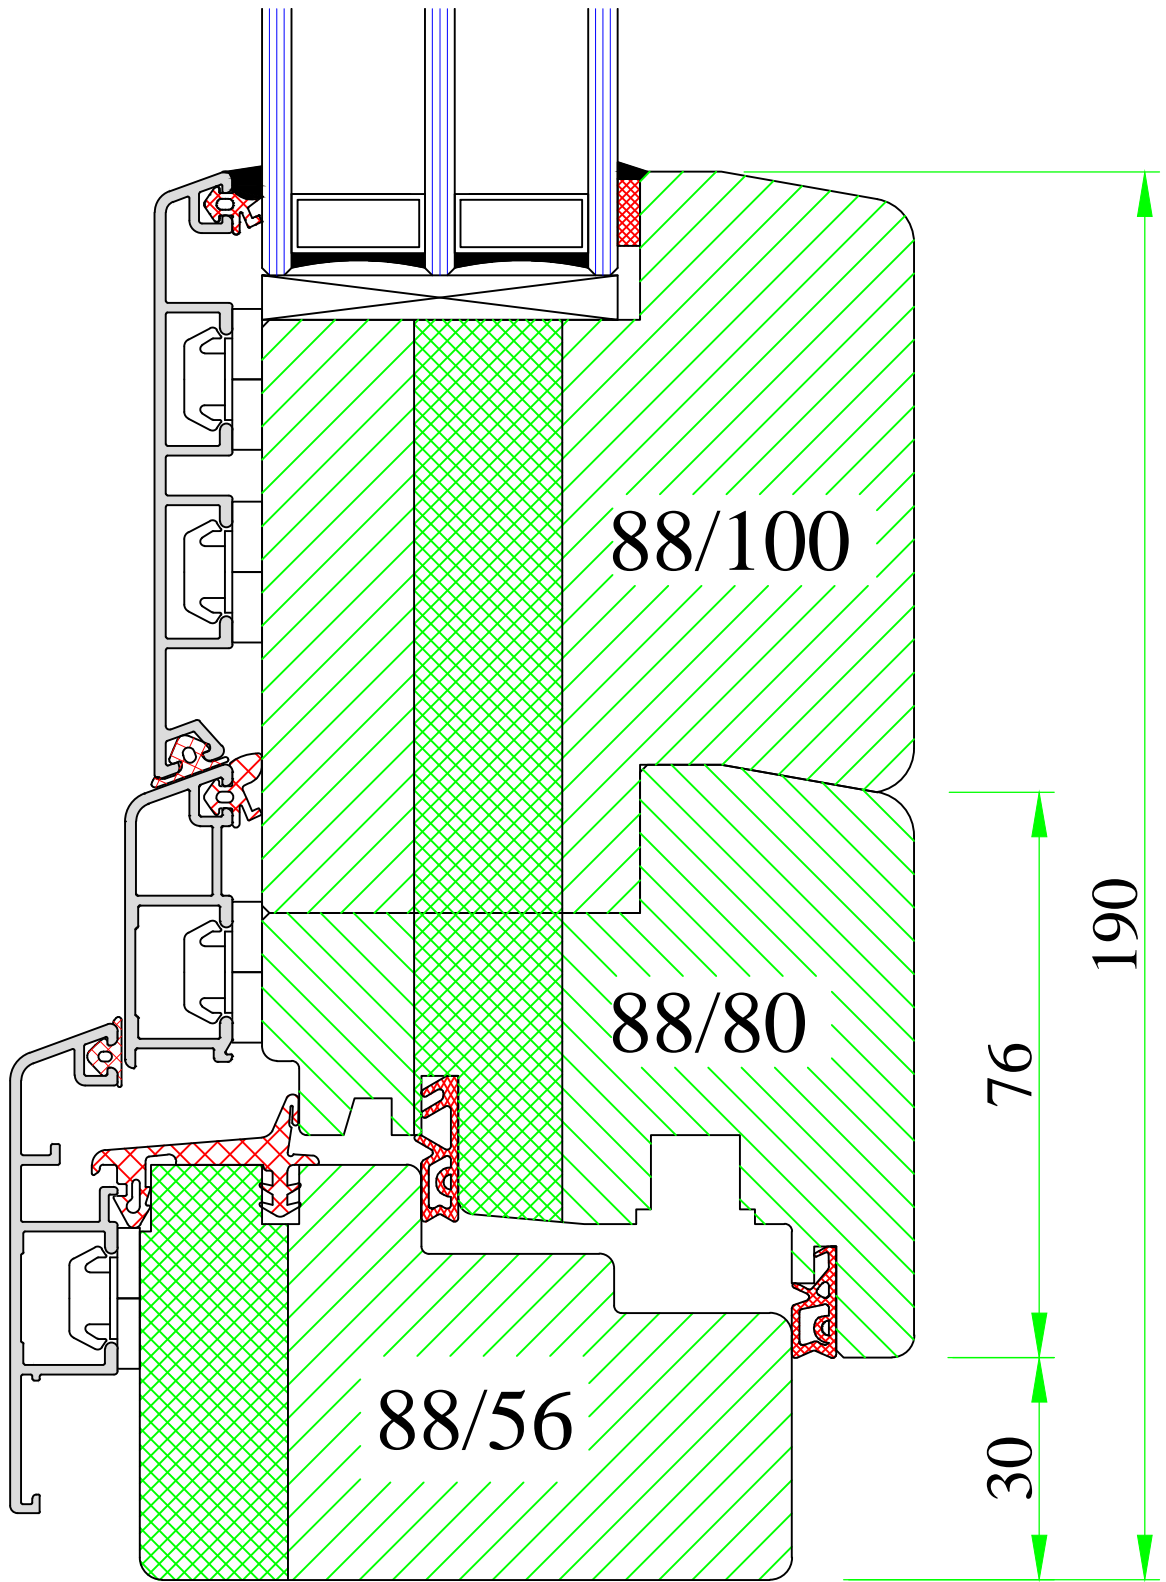

www.uniwin.co.uk

UNI WINDOWS Ltd.
Unit 6, Edgefield Industrial Est.
Loanhead, EH20 9TB
Tel.: 0131 448 3931

THERMAX ULTRA 3

Frame-sash connection – bottom of balcony door

Version:
1

Date:
15.05.14

Scale:
1:1

Drawing:
NP3/7