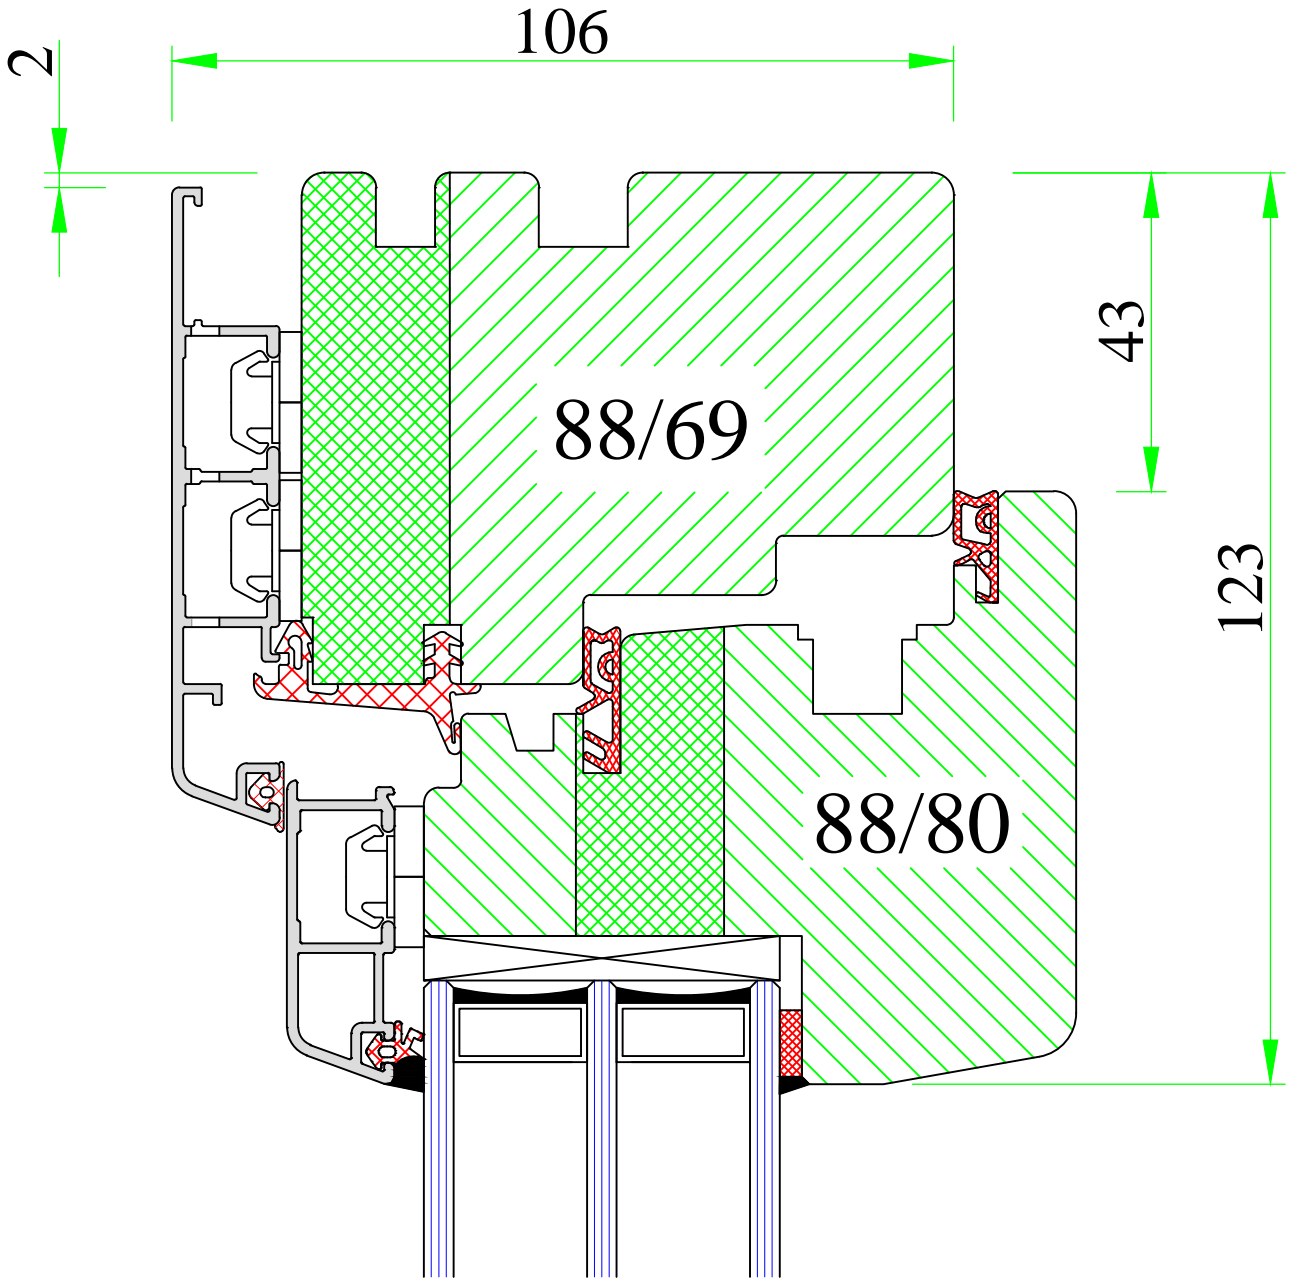

# A-A

**UNI WINDOWS Ltd.**  
 Unit 6, Edgefield Industrial Est.  
 Loanhead, EH20 9TB  
 Tel.: 0131 448 3931

**THERMAX ULTRA 1 / 2**  
 Lift & slide patio door – horizontal cut – type G

Version: 1	Scale: 1:2
Date: 15.05.14	Drawing: NPHS/7