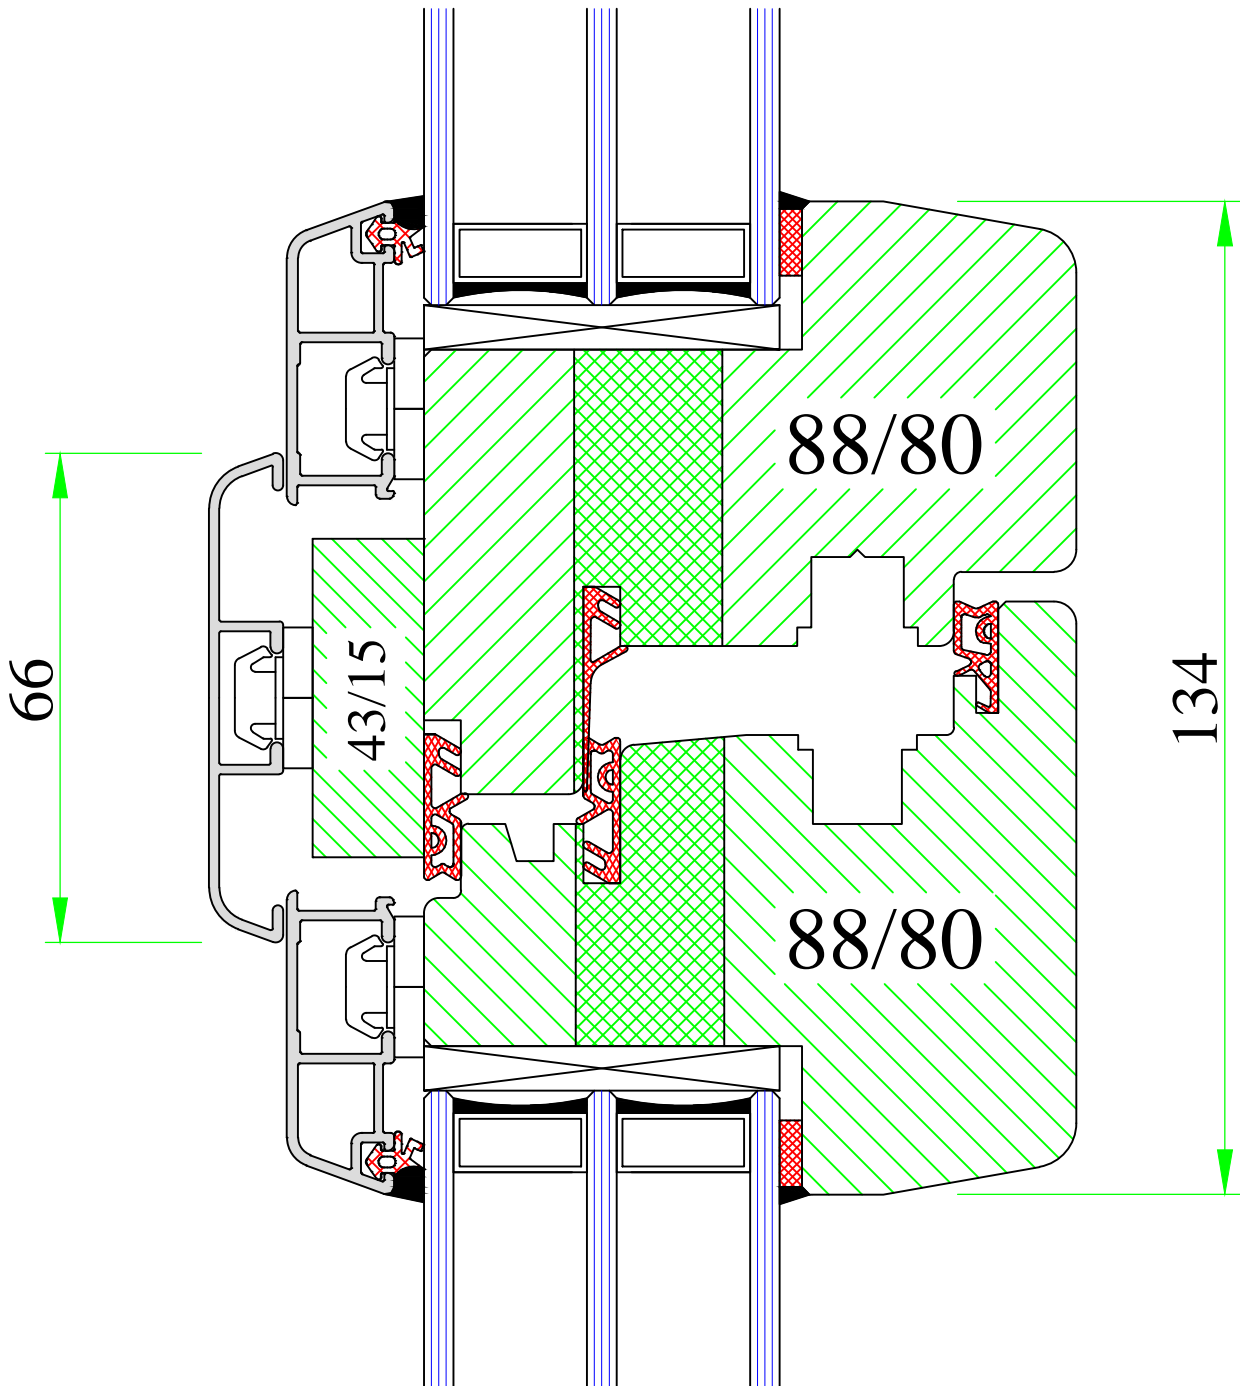

A

**UNI WINDOWS Ltd.**  
 Unit 6, Edgefield Industrial Est.  
 Loanhead, EH20 9TB  
 Tel.: 0131 448 3931

THERMAX ULTRA 3

Frame-sash connection – undercuts

Version:  
1

Date:  
15.05.14

Scale:  
1:2

Drawing:  
NP3/2