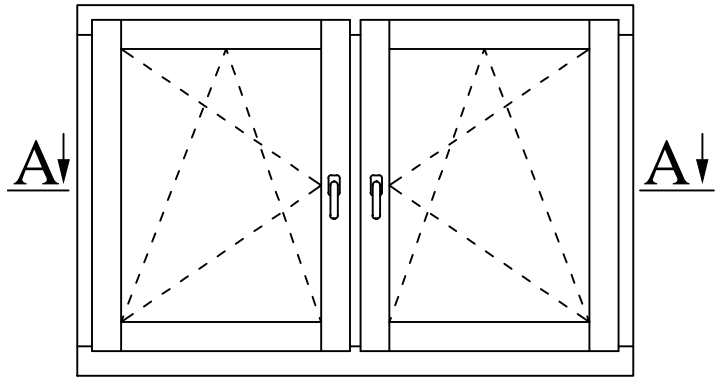

A-A

UNI WINDOWS Ltd.
Unit 6, Edgefield Industrial Est.
Loanhead, EH20 9TB
Tel.: 0131 448 3931

THERMAX ULTRA
Double opening window with fixed post

Version:
1

Scale:
1:2

Date:
15.05.14

Drawing:
NOP/3