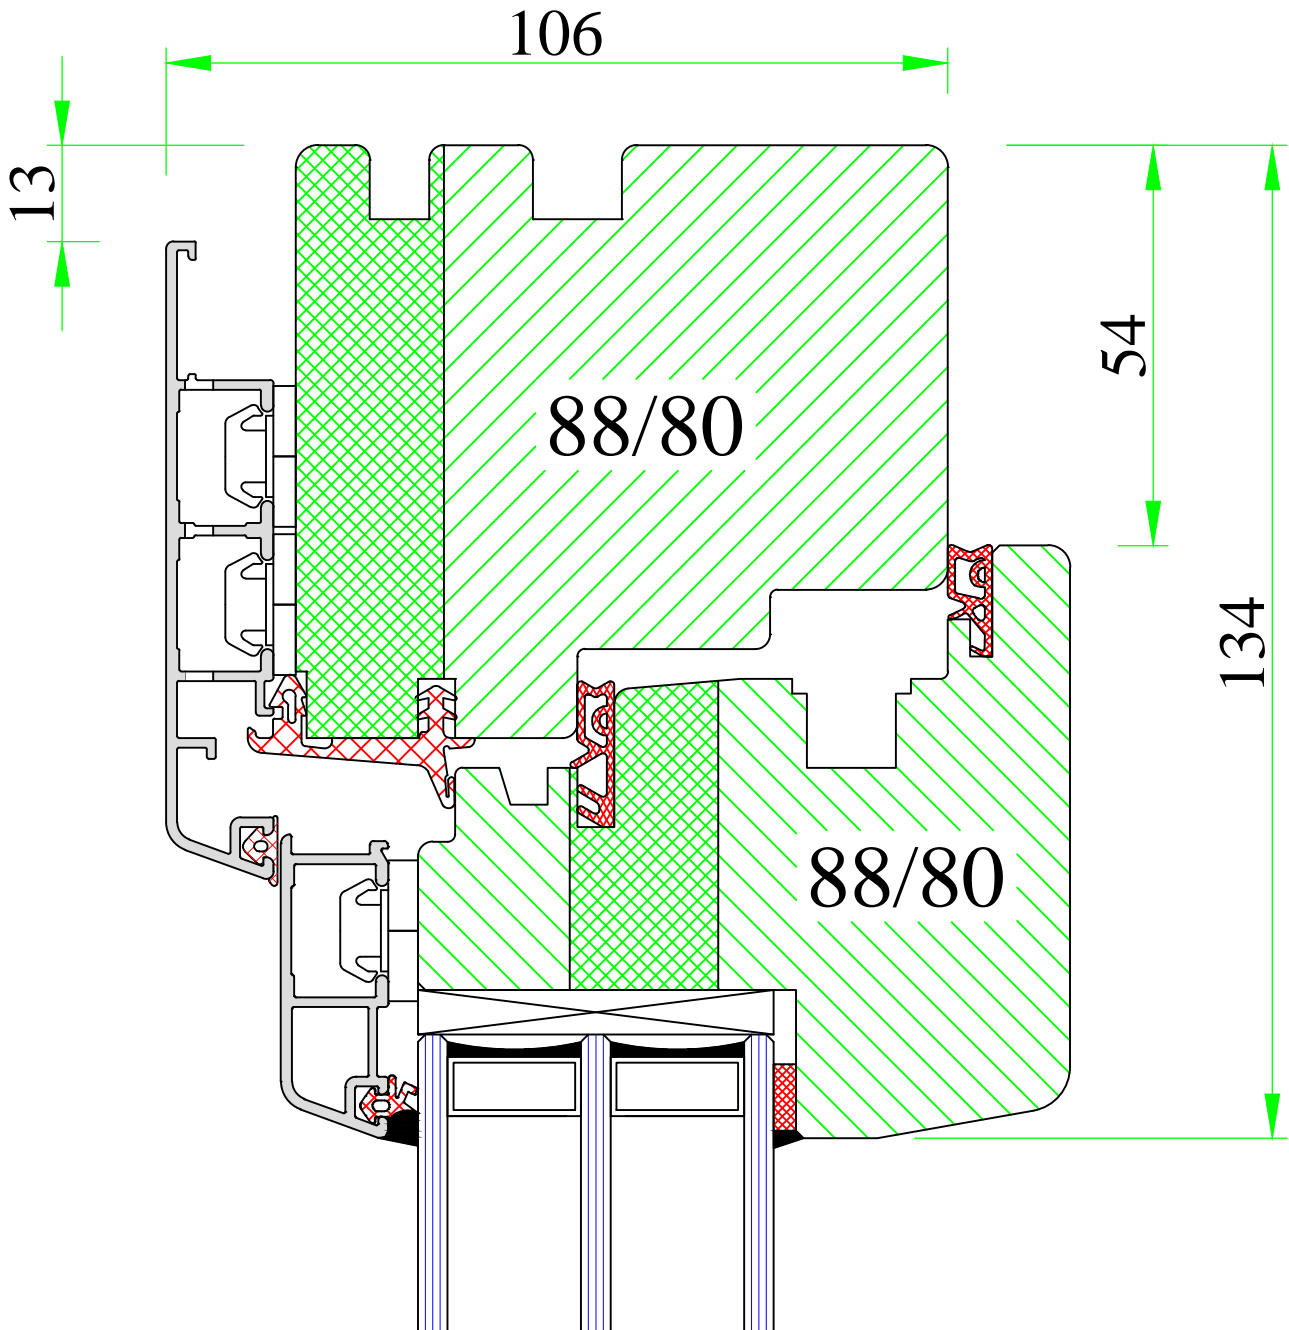

# A-A

**UNI WINDOWS Ltd.**  
 Unit 6, Edgefield Industrial Est.  
 Loanhead, EH20 9TB  
 Tel.: 0131 448 3931

**THERMAX ULTRA 1 / 2**  
 Lift & slide patio door – horizontal cut – type G

Version: 1	Scale: 1:2
Date: 15.05.14	Drawing: NPHS/7