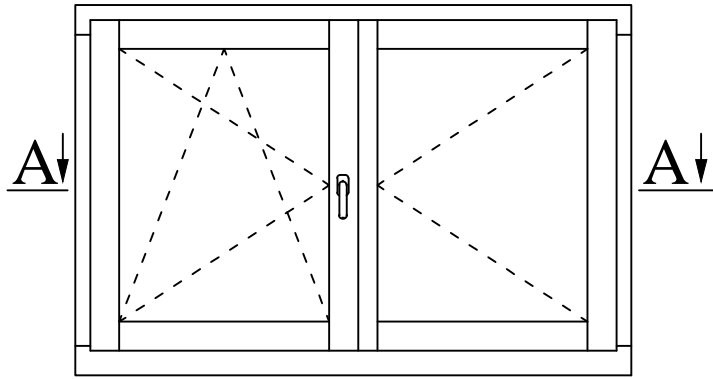

A-A

UNI WINDOWS Ltd.
Unit 6, Edgefield Industrial Est.
Loanhead, EH20 9TB
Tel.: 0131 448 3931

THERMAX ULTRA
Double opening window with 'flying' mullion

Version: 1	Scale: 1:2
Date: 15.05.14	Drawing: NOP/2