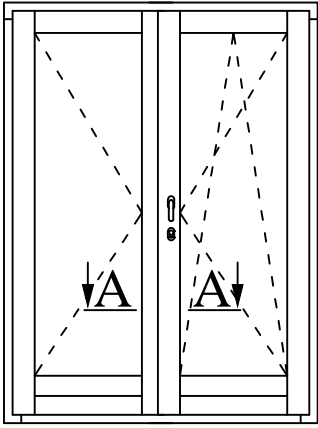

www.uniwin.co.uk

UNI WINDOWS Ltd.
Unit 6, Edgefield Industrial Est.
Loanhead, EH20 9TB
Tel.: 0131 448 3931

THREMAX ULTRA 1 / 2

Balcony door - 'flying' mullion

Version:
1

Scale:
1:1

Date:
15.05.14

Drawing:
NP/27