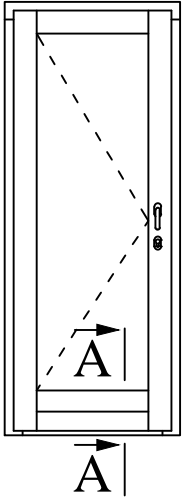

Version: 1	Scale: 1:1
Date: 15.05.14	Drawing: NP/28

A

www.uniwin.co.uk

**UNI WINDOWS Ltd.**  
 Unit 6, Edgefield Industrial Est.  
 Loanhead, EH20 9TB  
 Tel.: 0131 448 3931

THREMAX ULTRA 1 / 2

Balcony door with Weser threshold (old)