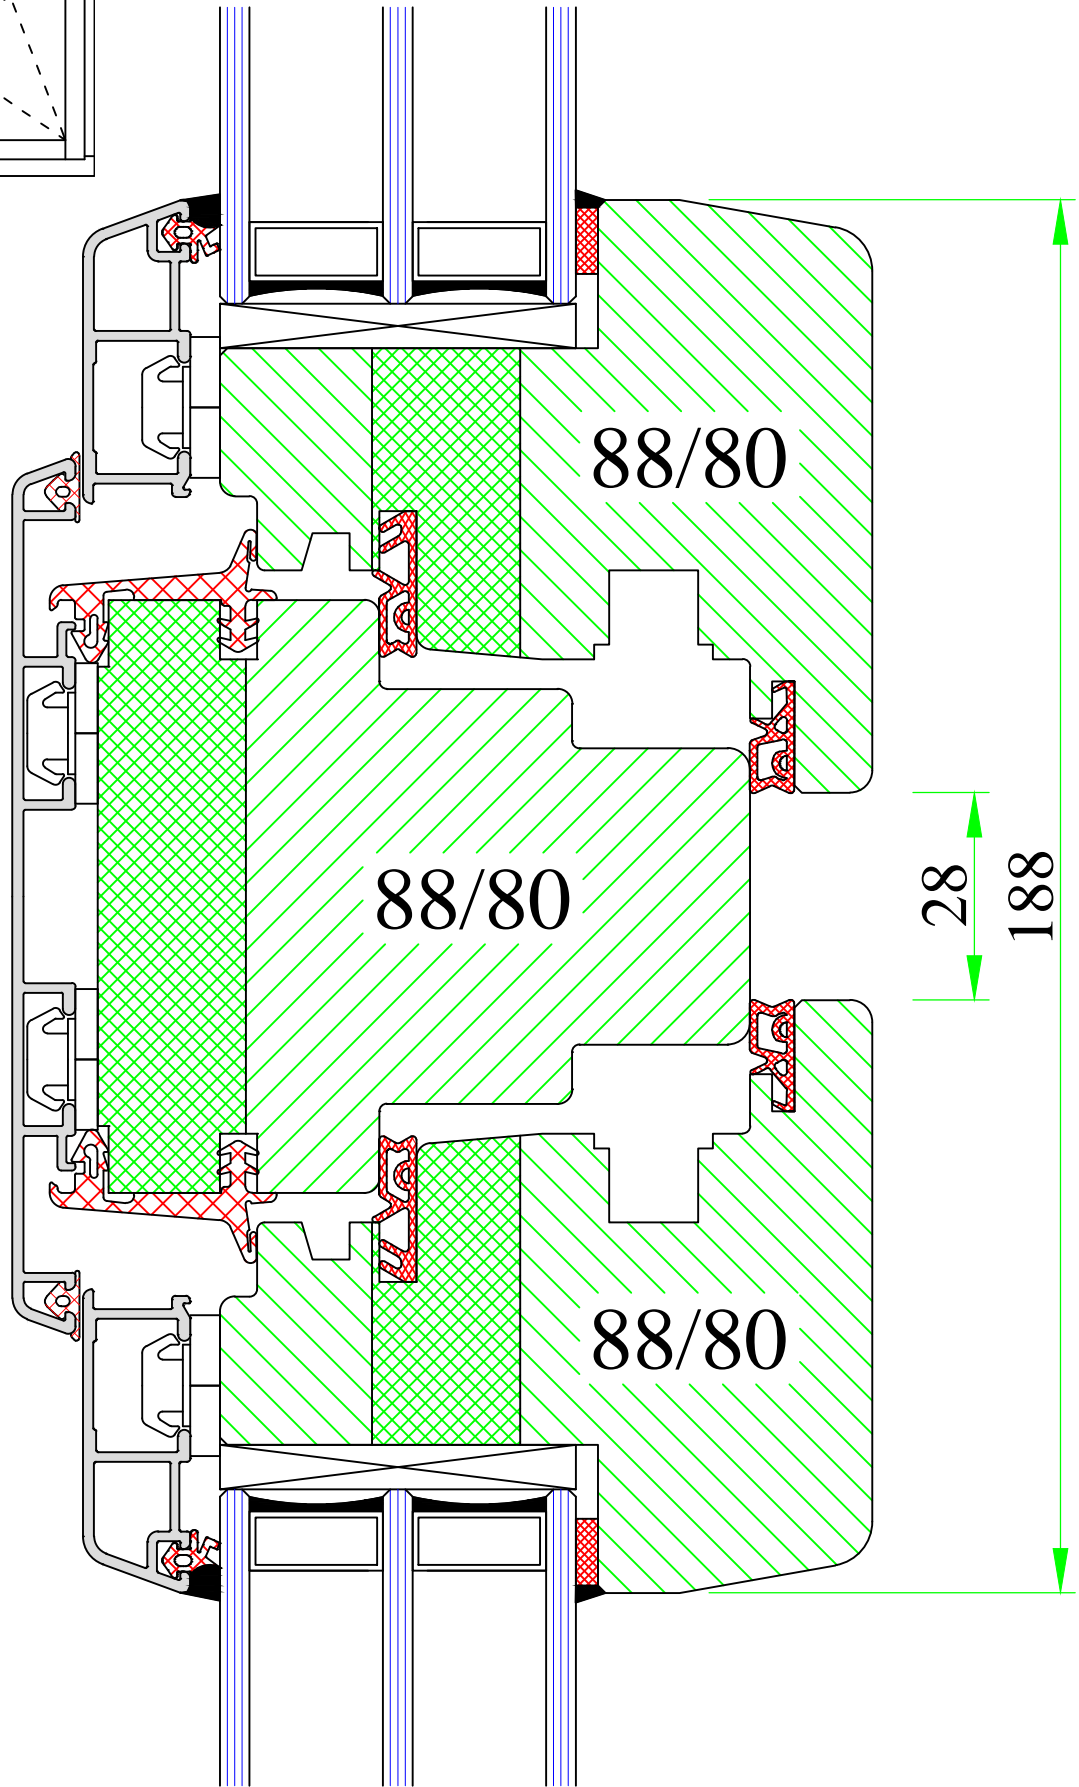

A

**UNI WINDOWS Ltd.**  
 Unit 6, Edgefield Industrial Est.  
 Loanhead, EH20 9TB  
 Tel.: 0131 448 3931

THERMAX ULTRA 3

Frame-sash connection – undercuts

Version:  
1

Date:  
15.05.14

Scale:  
1:2

Drawing:  
NP3/2