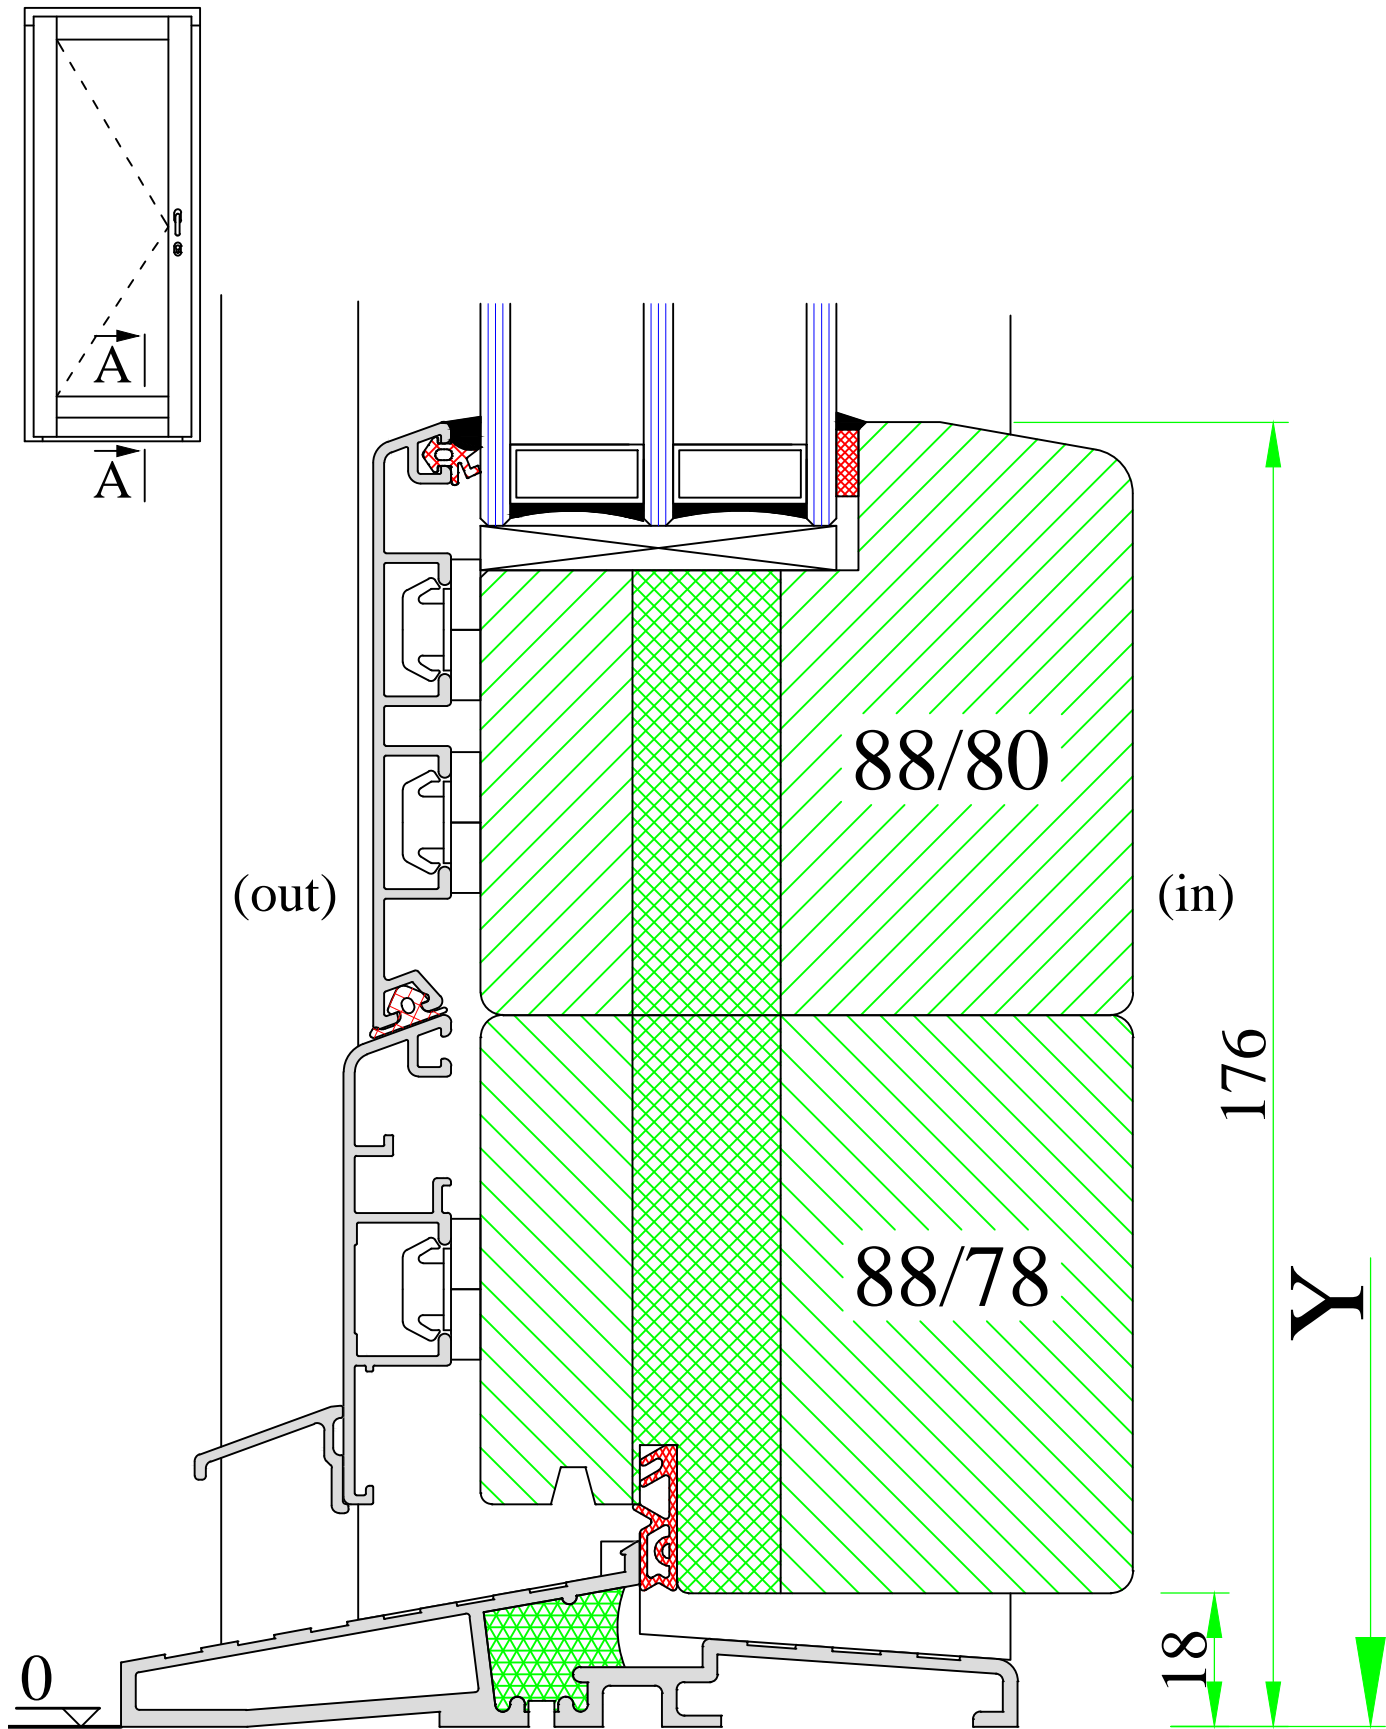

www.uniwin.co.uk

UNI WINDOWS Ltd.
Unit 6, Edgefield Industrial Est.
Loanhead, EH20 9TB
Tel.: 0131 448 3931

THREMAX ULTRA 1 / 2

Balcony door with flat threshold DAFA

Version: 1	Scale: 1:1
Date: 15.05.14	Drawing: NP/26