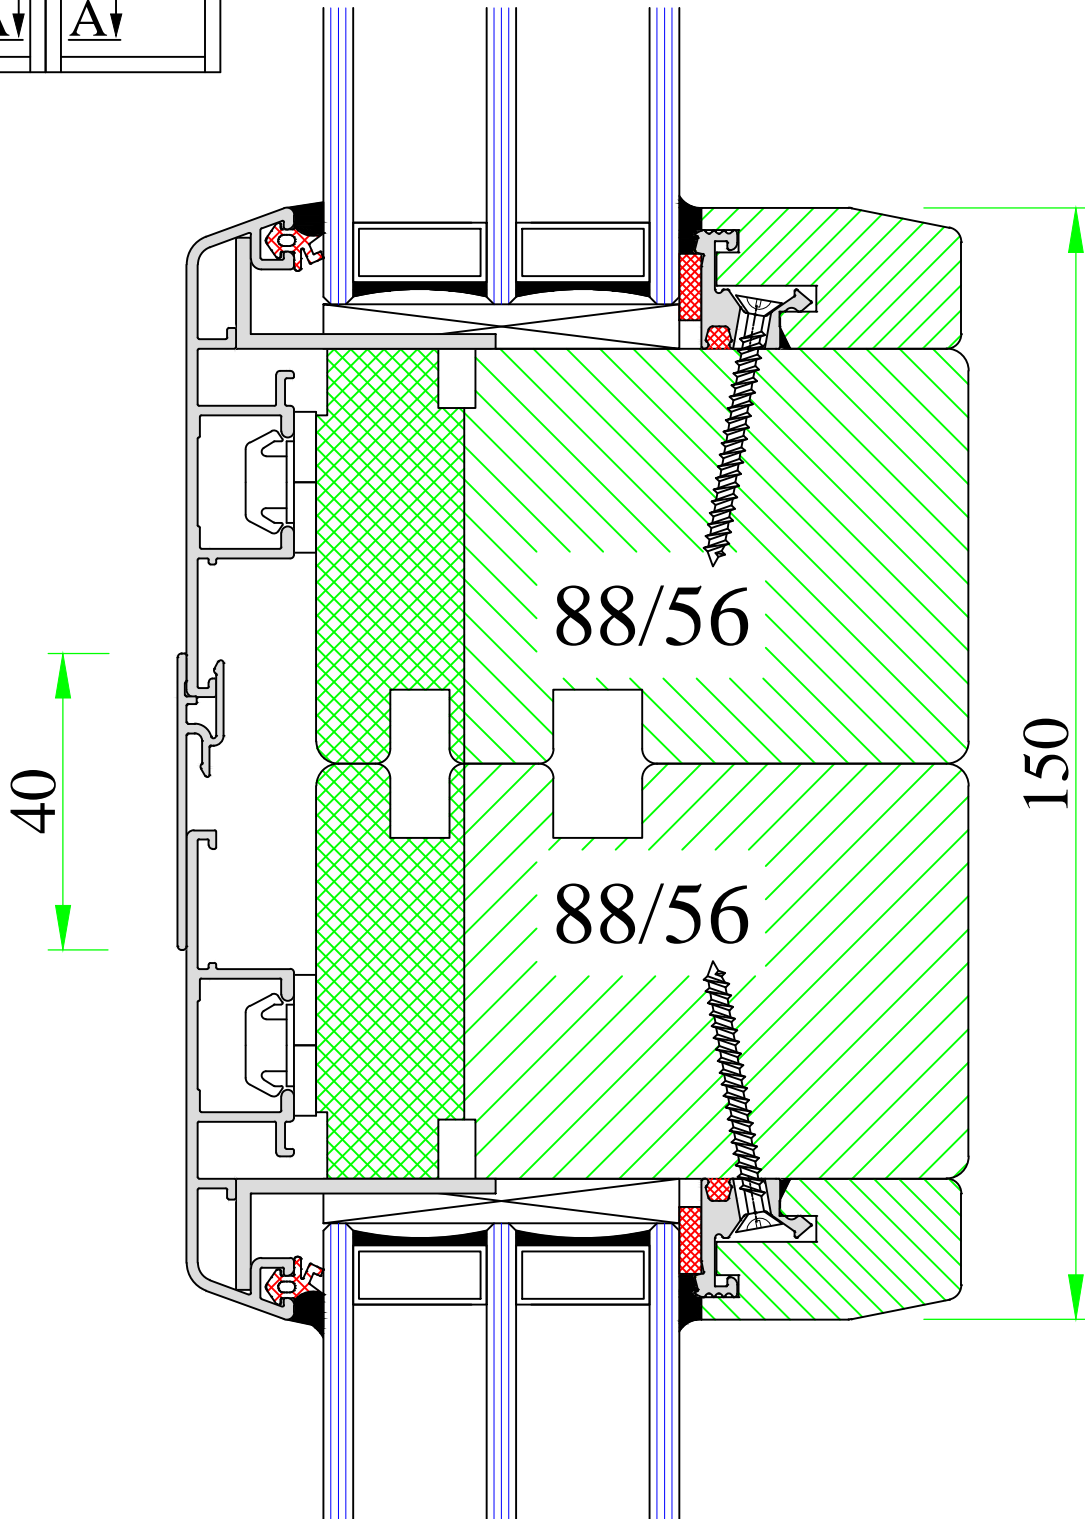

UNI WINDOWS Ltd.
Unit 6, Edgefield Industrial Est.
Loanhead, EH20 9TB
Tel.: 0131 448 3931

THERMAX ULTRA 3

Sections connection – vertical

Version: 1	Scale: 1:1
Date: 14.05.14	Drawing: NP3/20