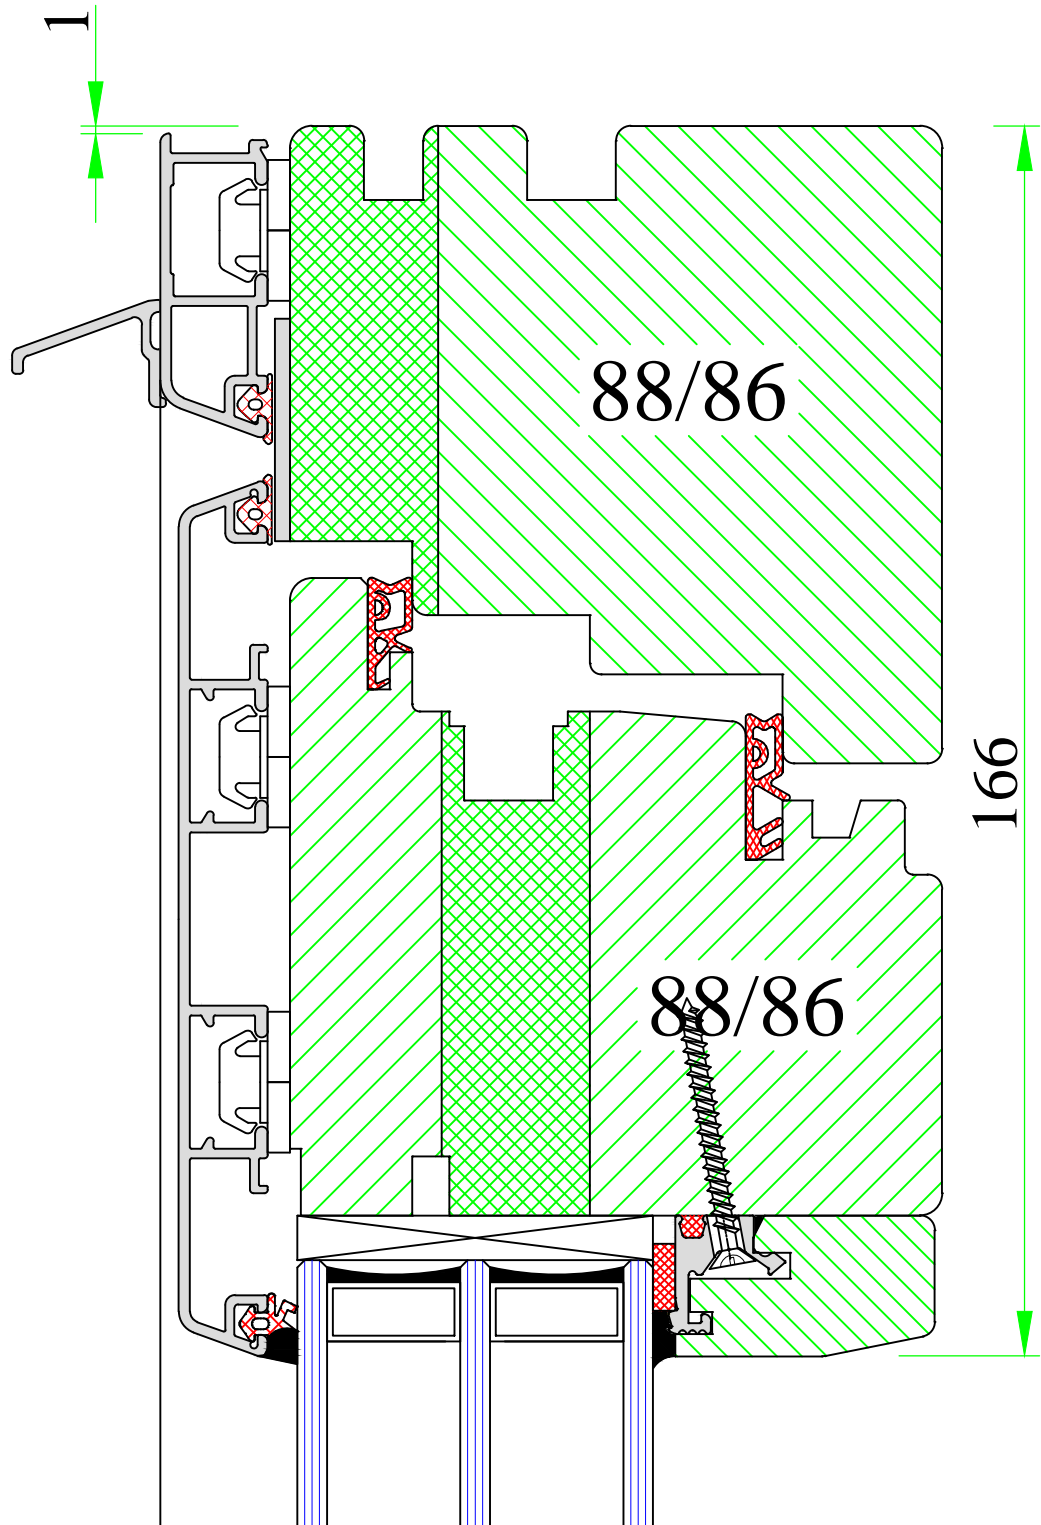

Sections connection – horizontal

Version:  
1

Date:  
14.05.14

Scale:  
1:1

Drawing:  
NP2/20-1

www.uniwin.co.uk

**UNI WINDOWS Ltd.**  
 Unit 6, Edgefield Industrial Est.  
 Loanhead, EH20 9TB  
 Tel.: 0131 448 3931