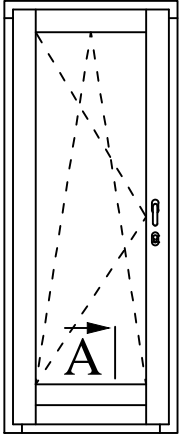

A

UNI WINDOWS Ltd.
Unit 6, Edgefield Industrial Est.
Loanhead, EH20 9TB
Tel.: 0131 448 3931

THERMAX ULTRA

Frame-sash connection – bottom of balcony door

Version:
1

Date:
15.05.14

Scale:
1:1

Drawing:
NP/24