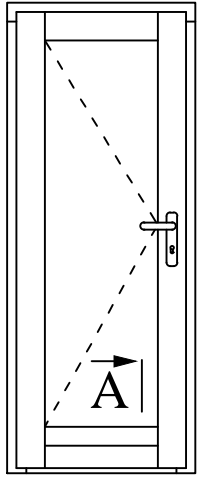

THERMAX ULTRA 1 / 2

External door with flat threshold Weser (old)

Version:  
1

Date:  
15.05.14

Scale:  
1:1

Drawing:  
NPD/4

A

106