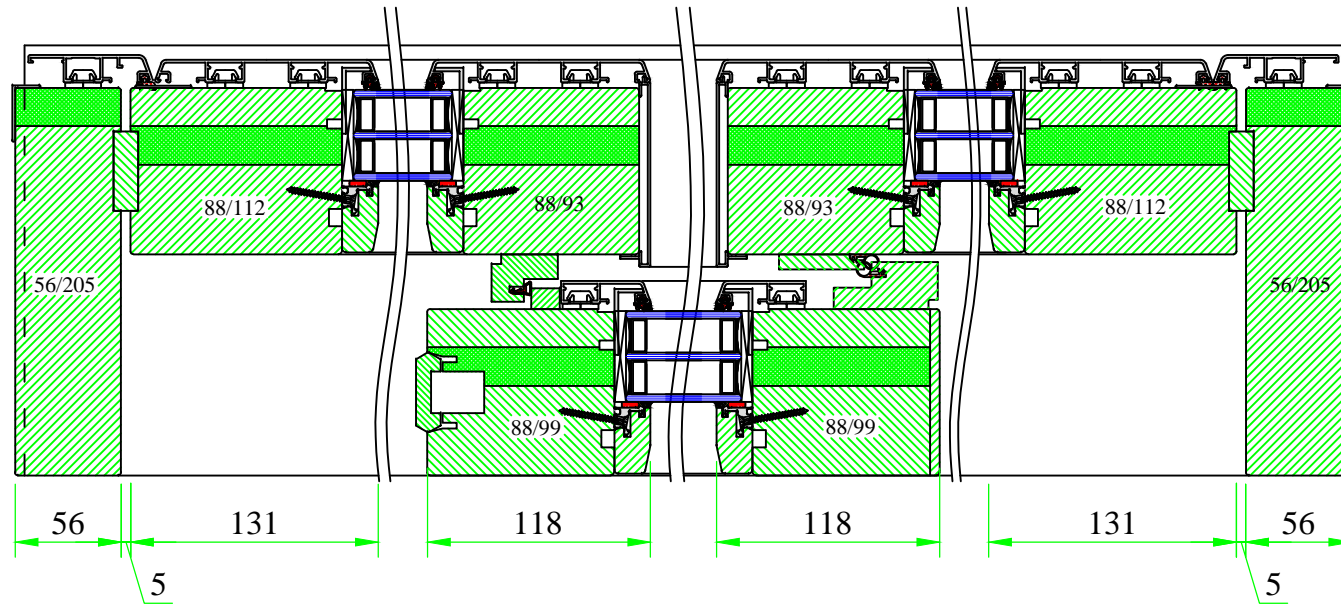

# A-A

**UNI WINDOWS Ltd.**  
 Unit 6, Edgefield Industrial Est.  
 Loanhead, EH20 9TB  
 Tel.: 0131 448 3931

**THERMAX ULTRA 1 / 2**  
 Lift & slide patio door – horizontal cut – type E

Version: 1	Scale: 1:2
Date: 15.05.14	Drawing: NPHS/6

# A-A

**UNI WINDOWS Ltd.**  
 Unit 6, Edgefield Industrial Est.  
 Loanhead, EH20 9TB  
 Tel.: 0131 448 3931

**THERMAX ULTRA 1 / 2**  
 Lift & slide patio door – horizontal cut – type G

Version: 1	Scale: 1:2
Date: 15.05.14	Drawing: NPHS/7