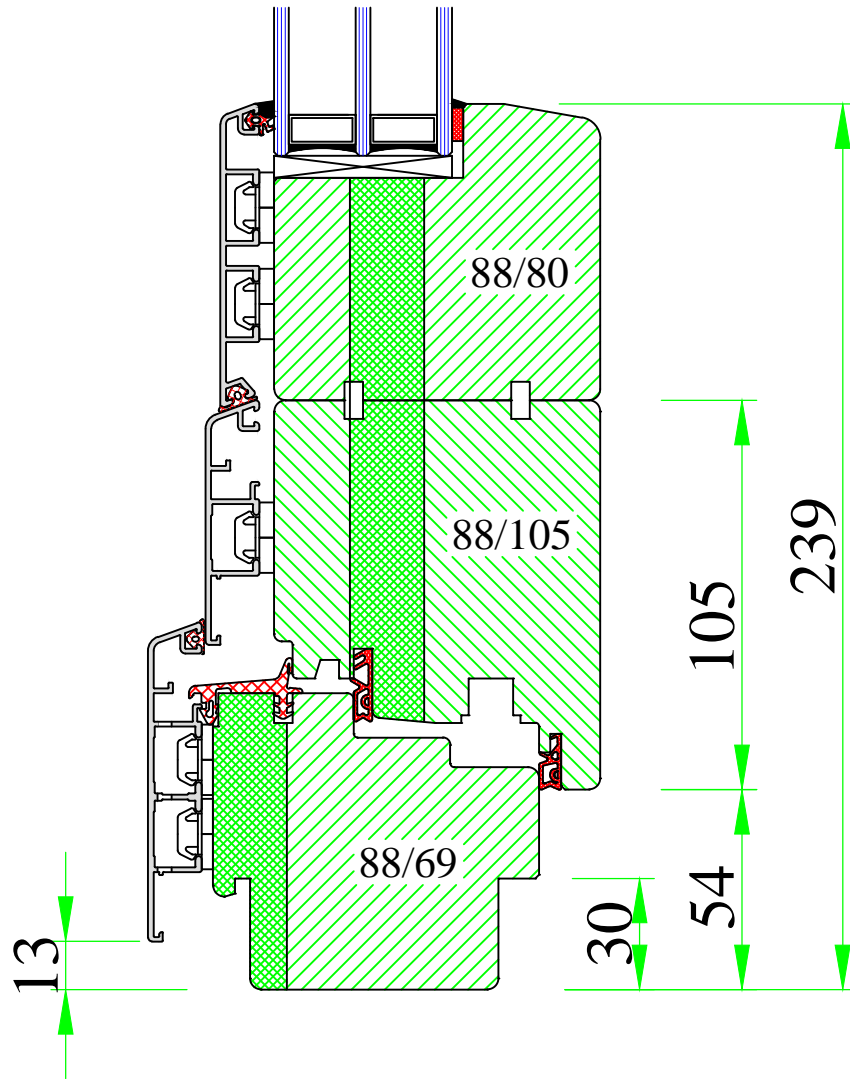

UNI WINDOWS Ltd.
Unit 6, Edgefield Industrial Est.
Loanhead, EH20 9TB
Tel.: 0131 448 3931

THERMAX ULTRA

Frame-sash connection – bottom of balcony door

Version:
1

Date:
15.05.14

Scale:
1:1

Drawing:
NP/24