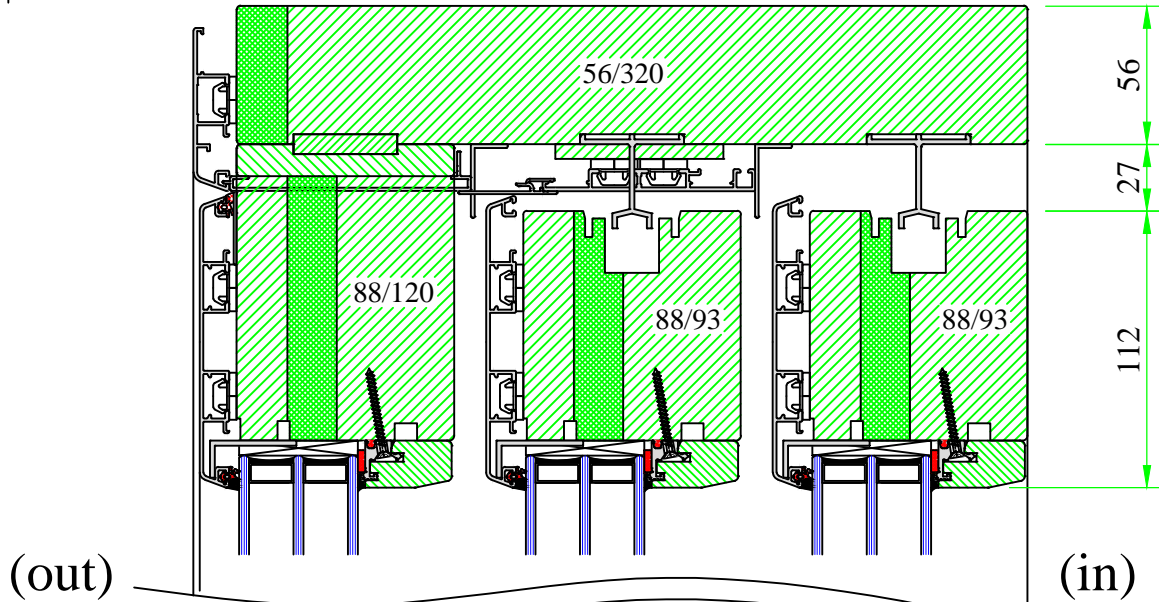

A

(out)

(in)

Y

UNI WINDOWS Ltd.
Unit 6, Edgefield Industrial Est.
Loanhead, EH20 9TB
Tel.: 0131 448 3931

THERMAX ULTRA 1 / 2

Lift & slide patio door – vertical cut – type E

Version:
1

Date:
15.05.14

Scale:
1:2

Drawing:
NPHS/5