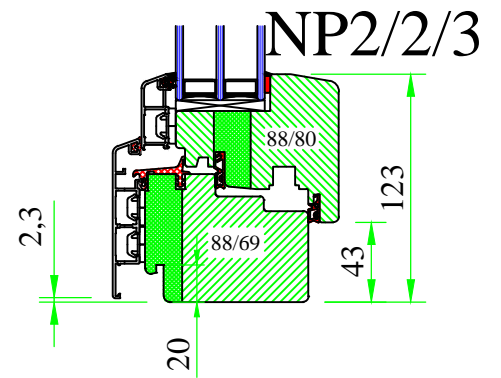

A

**UNI WINDOWS Ltd.**  
 Unit 6, Edgefield Industrial Est.  
 Loanhead, EH20 9TB  
 Tel.: 0131 448 3931

THERMAX ULTRA

Frame-sash connection – undercuts

Version: 1	Scale: 1:2
Date: 15.05.14	Drawing: NP/2

A

A

**UNI WINDOWS Ltd.**  
 Unit 6, Edgefield Industrial Est.  
 Loanhead, EH20 9TB  
 Tel.: 0131 448 3931

THERMAX ULTRA 3

Frame-sash connection – undercuts

Version:  
1

Date:  
15.05.14

Scale:  
1:2

Drawing:  
NP3/2