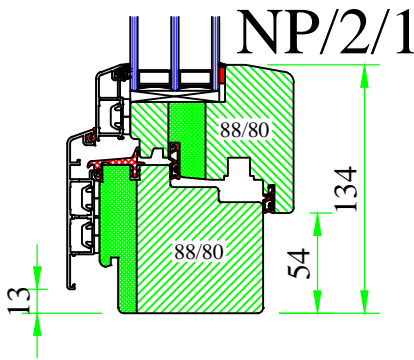

# A-A

**UNI WINDOWS Ltd.**  
 Unit 6, Edgefield Industrial Est.  
 Loanhead, EH20 9TB  
 Tel.: 0131 448 3931

**THERMAX ULTRA 1 / 2**  
 Lift & slide patio door – horizontal cut – type G

Version: 1	Scale: 1:2
Date: 15.05.14	Drawing: NPHS/7

A

**UNI WINDOWS Ltd.**  
 Unit 6, Edgefield Industrial Est.  
 Loanhead, EH20 9TB  
 Tel.: 0131 448 3931

THERMAX ULTRA

Frame-sash connection – undercuts

Version: 1	Scale: 1:2
Date: 15.05.14	Drawing: NP/2

A