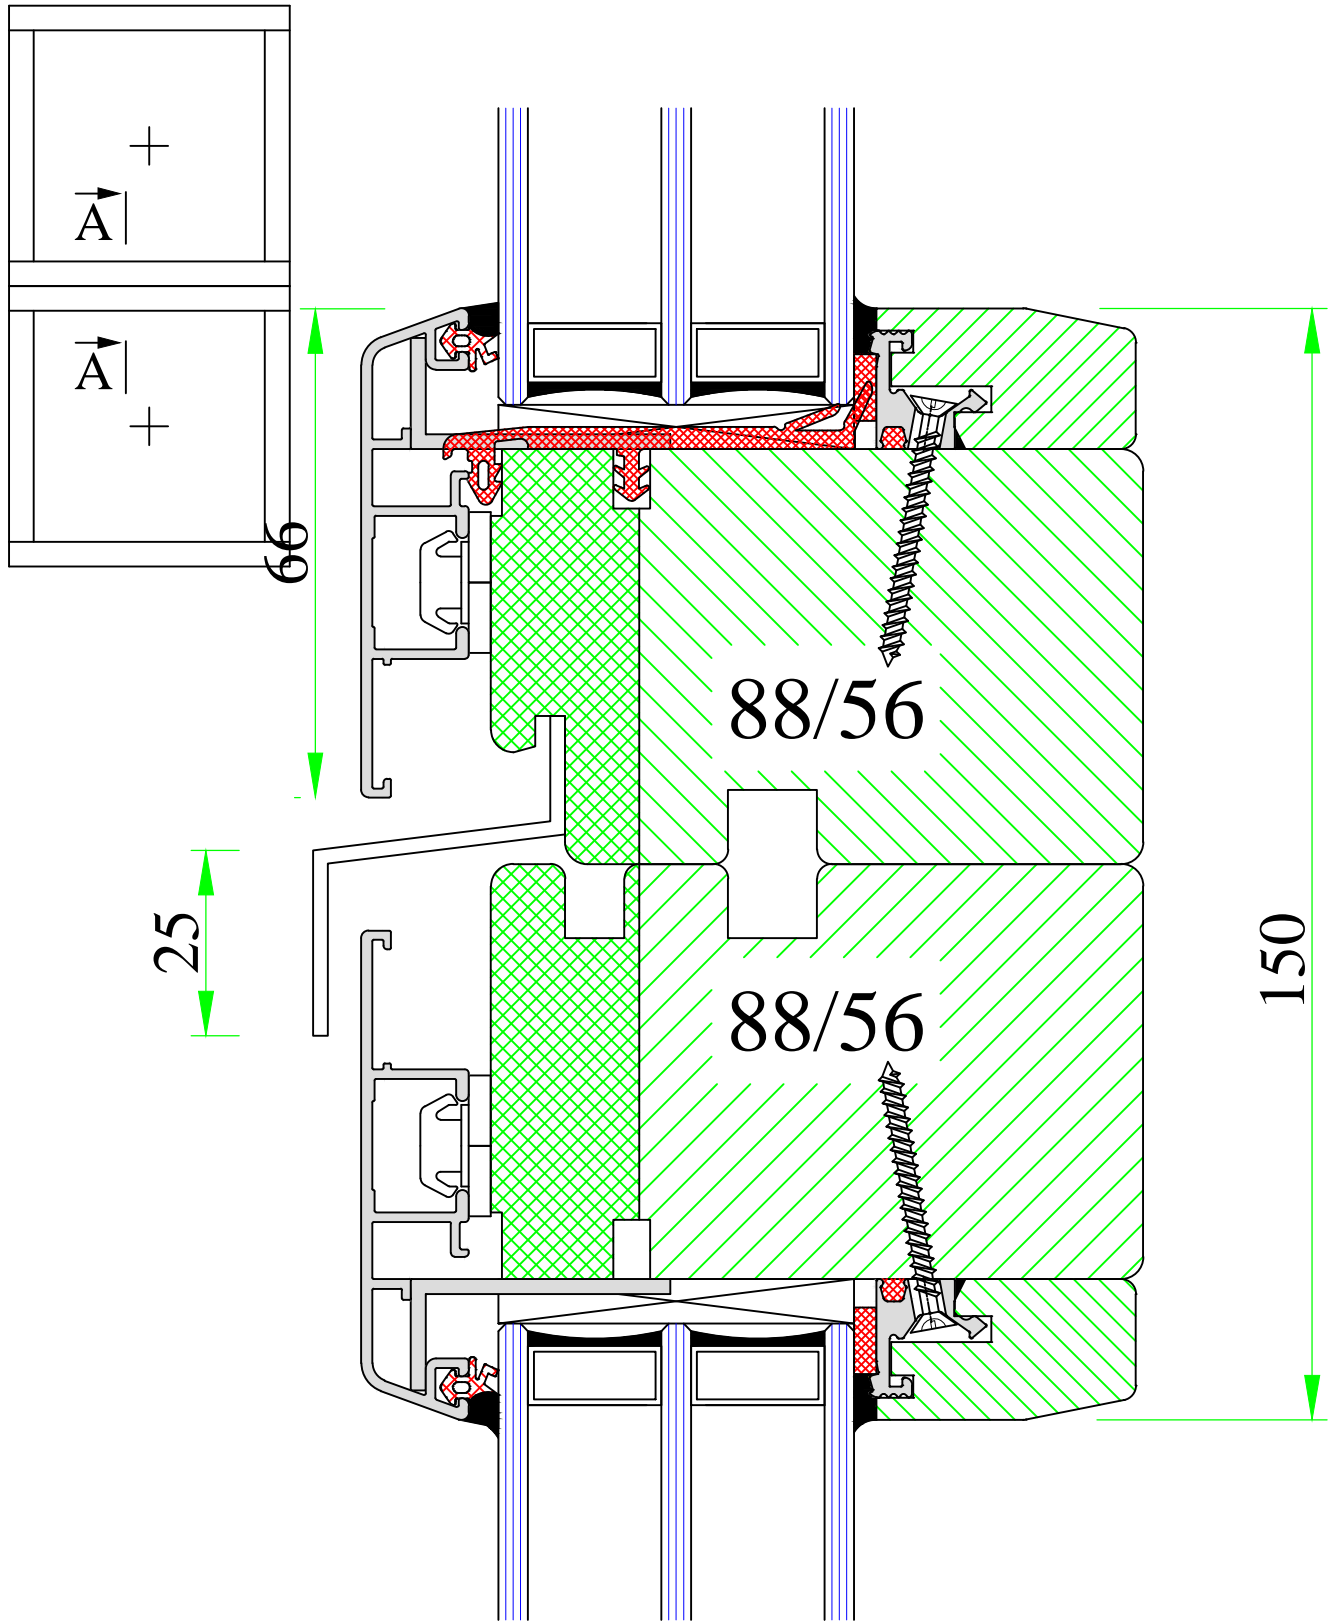

Sections connection – horizontal

Version:  
1

Date:  
14.05.14

Scale:  
1:1

Drawing:  
NP2/20-1

www.uniwin.co.uk

**UNI WINDOWS Ltd.**  
 Unit 6, Edgefield Industrial Est.  
 Loanhead, EH20 9TB  
 Tel.: 0131 448 3931