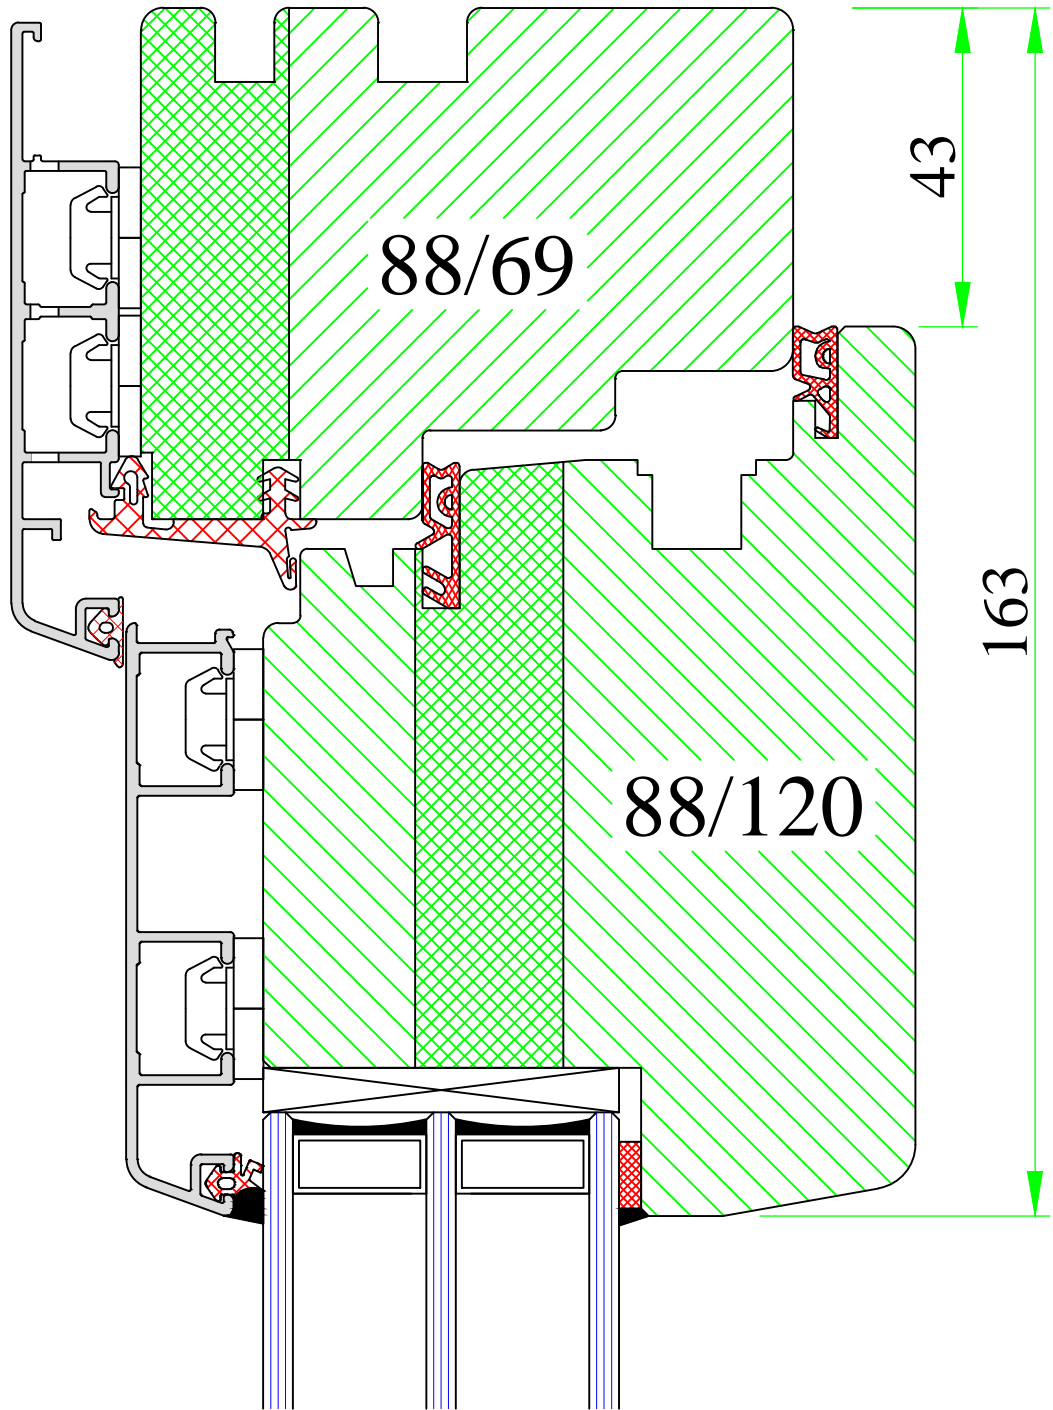

Sections connection – horizontal

Version:  
1

Date:  
14.05.14

Scale:  
1:1

Drawing:  
NP2/20-1

www.uniwin.co.uk

**UNI WINDOWS Ltd.**  
 Unit 6, Edgefield Industrial Est.  
 Loanhead, EH20 9TB  
 Tel.: 0131 448 3931