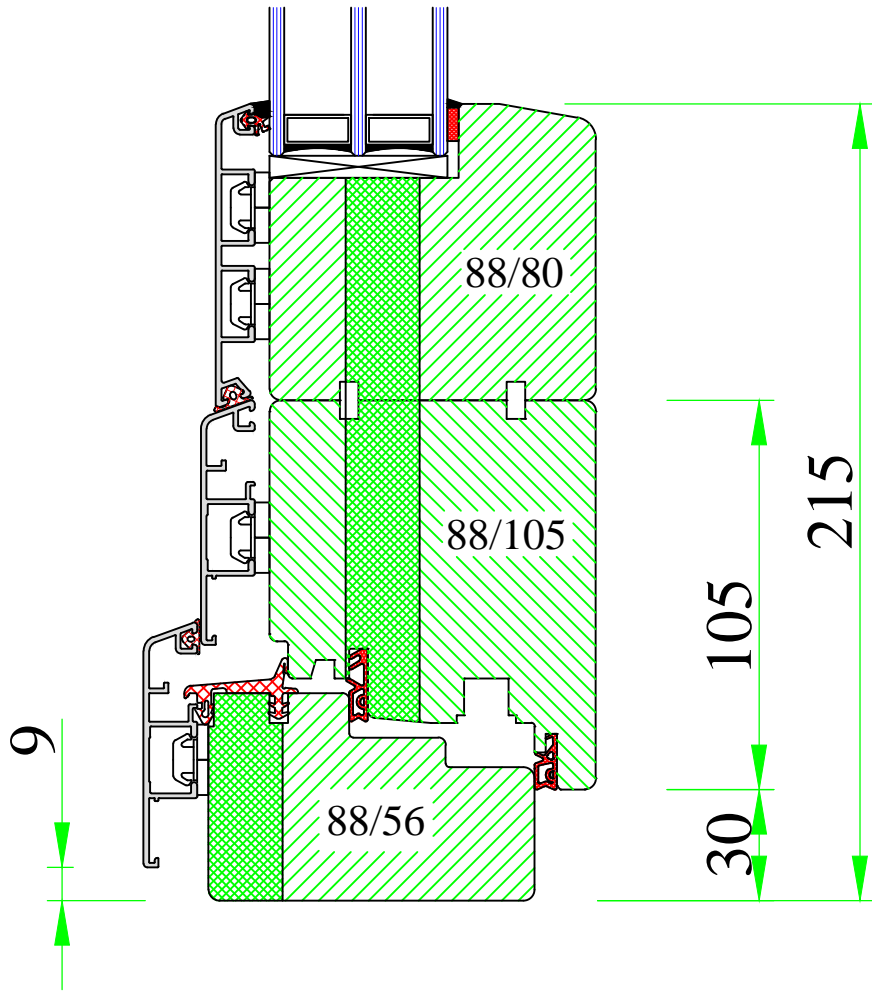

UNI WINDOWS Ltd.
Unit 6, Edgefield Industrial Est.
Loanhead, EH20 9TB
Tel.: 0131 448 3931

THERMAX ULTRA 3

Frame-sash connection – bottom of balcony door

Version:
1

Date:
15.05.14

Scale:
1:1

Drawing:
NP3/24