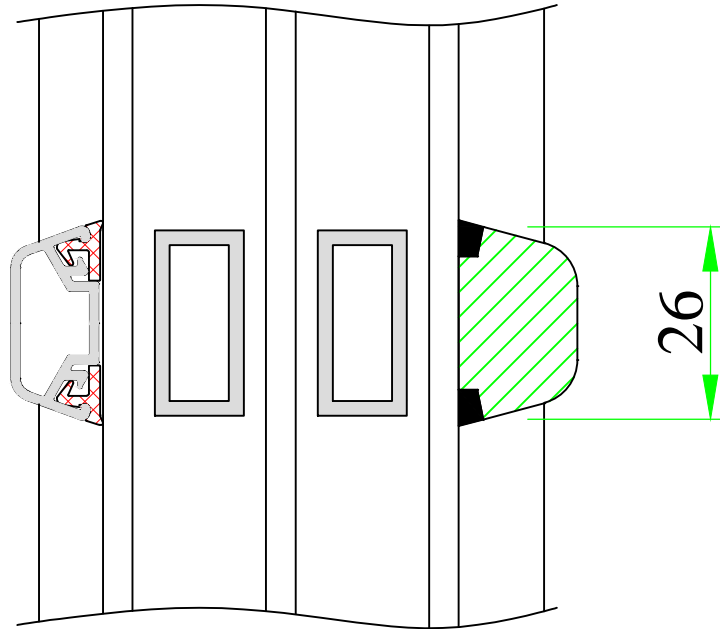

Version:  
1

Date:  
15.05.14

Scale:  
1:1

Drawing:  
NP/8

A

(out)

www.uniwin.co.uk

**UNI WINDOWS Ltd.**  
 Unit 6, Edgefield Industrial Est.  
 Loanhead, EH20 9TB  
 Tel.: 0131 448 3931