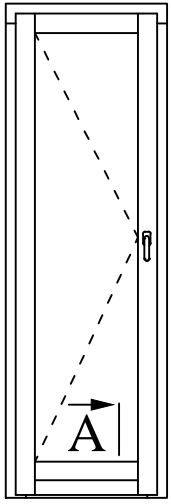

A

www.uniwin.co.uk

UNI WINDOWS Ltd.
Unit 6, Edgefield Industrial Est.
Loanhead, EH20 9TB
Tel.: 0131 448 3931

THERMAX ULTRA 1 / 2

Balcony door with DAFA flat threshold

Version:
1

Date:
14.05.14

Scale:
1:1

Drawing:
NP/19