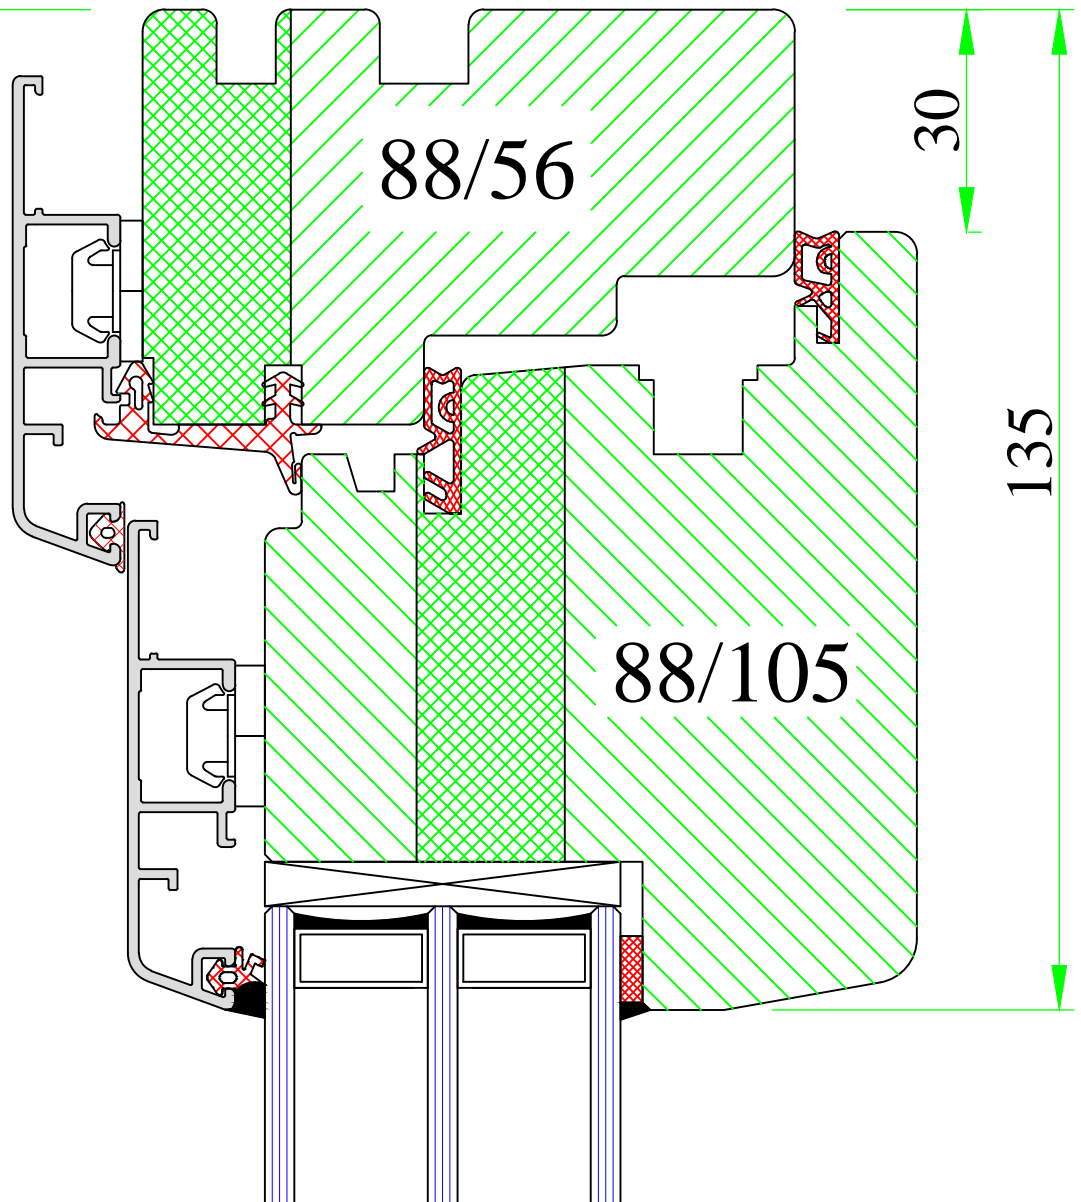

www.uniwin.co.uk

UNI WINDOWS Ltd.
Unit 6, Edgefield Industrial Est.
Loanhead, EH20 9TB
Tel.: 0131 448 3931

THERMAX ULTRA 3

Frame-sash door connection – top and sides

Version:
1

Date:
15.05.14

Scale:
1:1

Drawing:
NP3/23