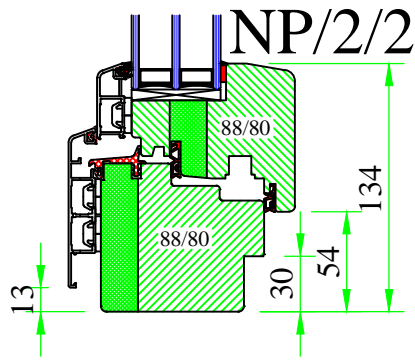

# A-A

**UNI WINDOWS Ltd.**  
 Unit 6, Edgefield Industrial Est.  
 Loanhead, EH20 9TB  
 Tel.: 0131 448 3931

**THERMAX ULTRA 1 / 2**  
 Lift & slide patio door – horizontal cut – type G

Version: 1	Scale: 1:2
Date: 15.05.14	Drawing: NPHS/7

A

**UNI WINDOWS Ltd.**  
 Unit 6, Edgefield Industrial Est.  
 Loanhead, EH20 9TB  
 Tel.: 0131 448 3931

THERMAX ULTRA

Frame-sash connection – undercuts

Version: 1	Scale: 1:2
Date: 15.05.14	Drawing: NP/2

A