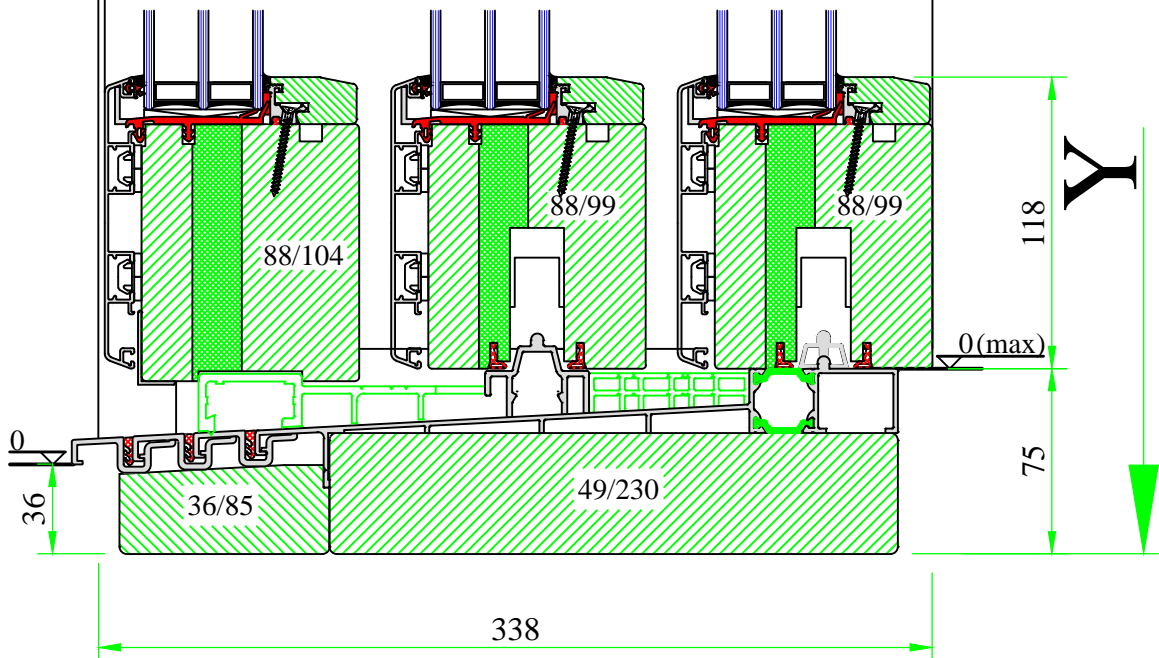

Y

UNI WINDOWS Ltd.
Unit 6, Edgefield Industrial Est.
Loanhead, EH20 9TB
Tel.: 0131 448 3931

THERMAX ULTRA 1 / 2

Lift & slide patio door – vertical cut – type E

Version:
1

Date:
15.05.14

Scale:
1:2

Drawing:
NPHS/5