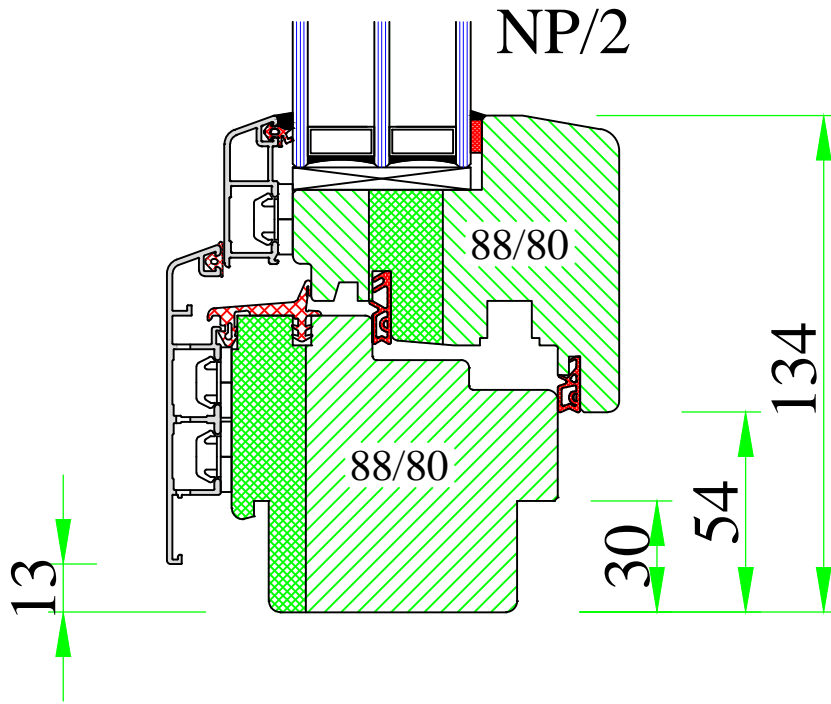

# A-A

**UNI WINDOWS Ltd.**  
 Unit 6, Edgefield Industrial Est.  
 Loanhead, EH20 9TB  
 Tel.: 0131 448 3931

**THERMAX ULTRA 1 / 2**  
 Lift & slide patio door – horizontal cut – type G

Version: 1	Scale: 1:2
Date: 15.05.14	Drawing: NPHS/7

A

**UNI WINDOWS Ltd.**  
 Unit 6, Edgefield Industrial Est.  
 Loanhead, EH20 9TB  
 Tel.: 0131 448 3931

THERMAX ULTRA

Frame-sash connection – undercuts

Version: 1	Scale: 1:2
Date: 15.05.14	Drawing: NP/2

A