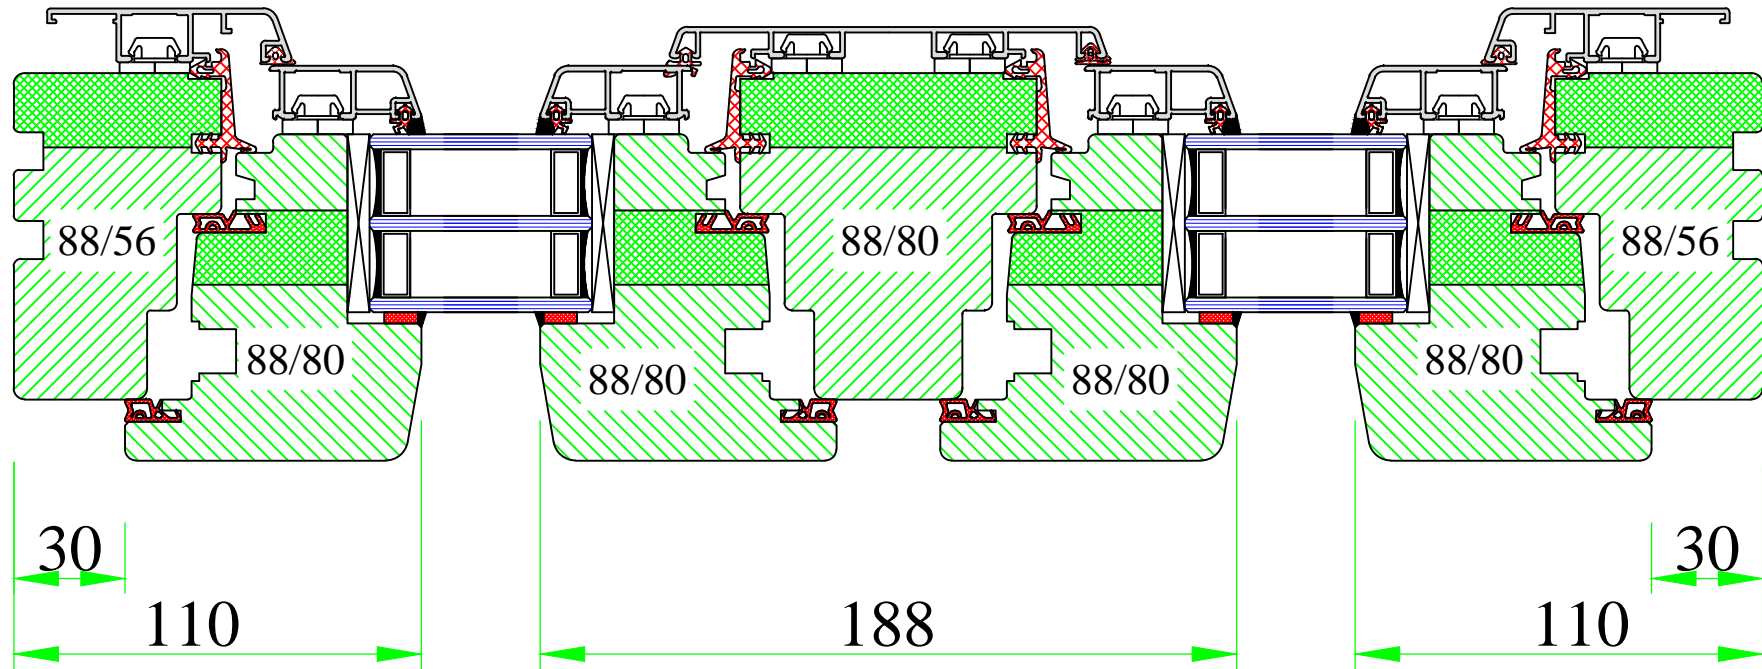

A-A

UNI WINDOWS Ltd.
Unit 6, Edgefield Industrial Est.
Loanhead, EH20 9TB
Tel.: 0131 448 3931

THERMAX ULTRA 3
Double opening window with fixed post

Version: 1	Scale: 1:2
Date: 15.05.14	Drawing: NOP3/3