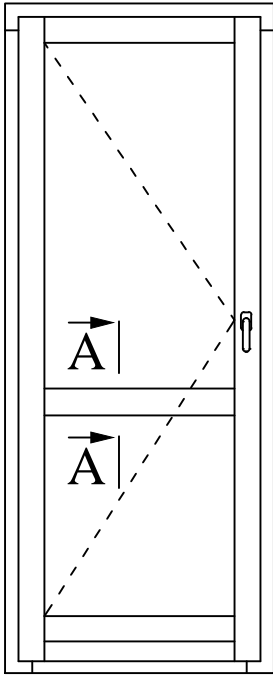

Version:  
1

Date:  
15.05.14

Scale:  
1:1

Drawing:  
NP/8

A

(out)

www.uniwin.co.uk

**UNI WINDOWS Ltd.**  
 Unit 6, Edgefield Industrial Est.  
 Loanhead, EH20 9TB  
 Tel.: 0131 448 3931