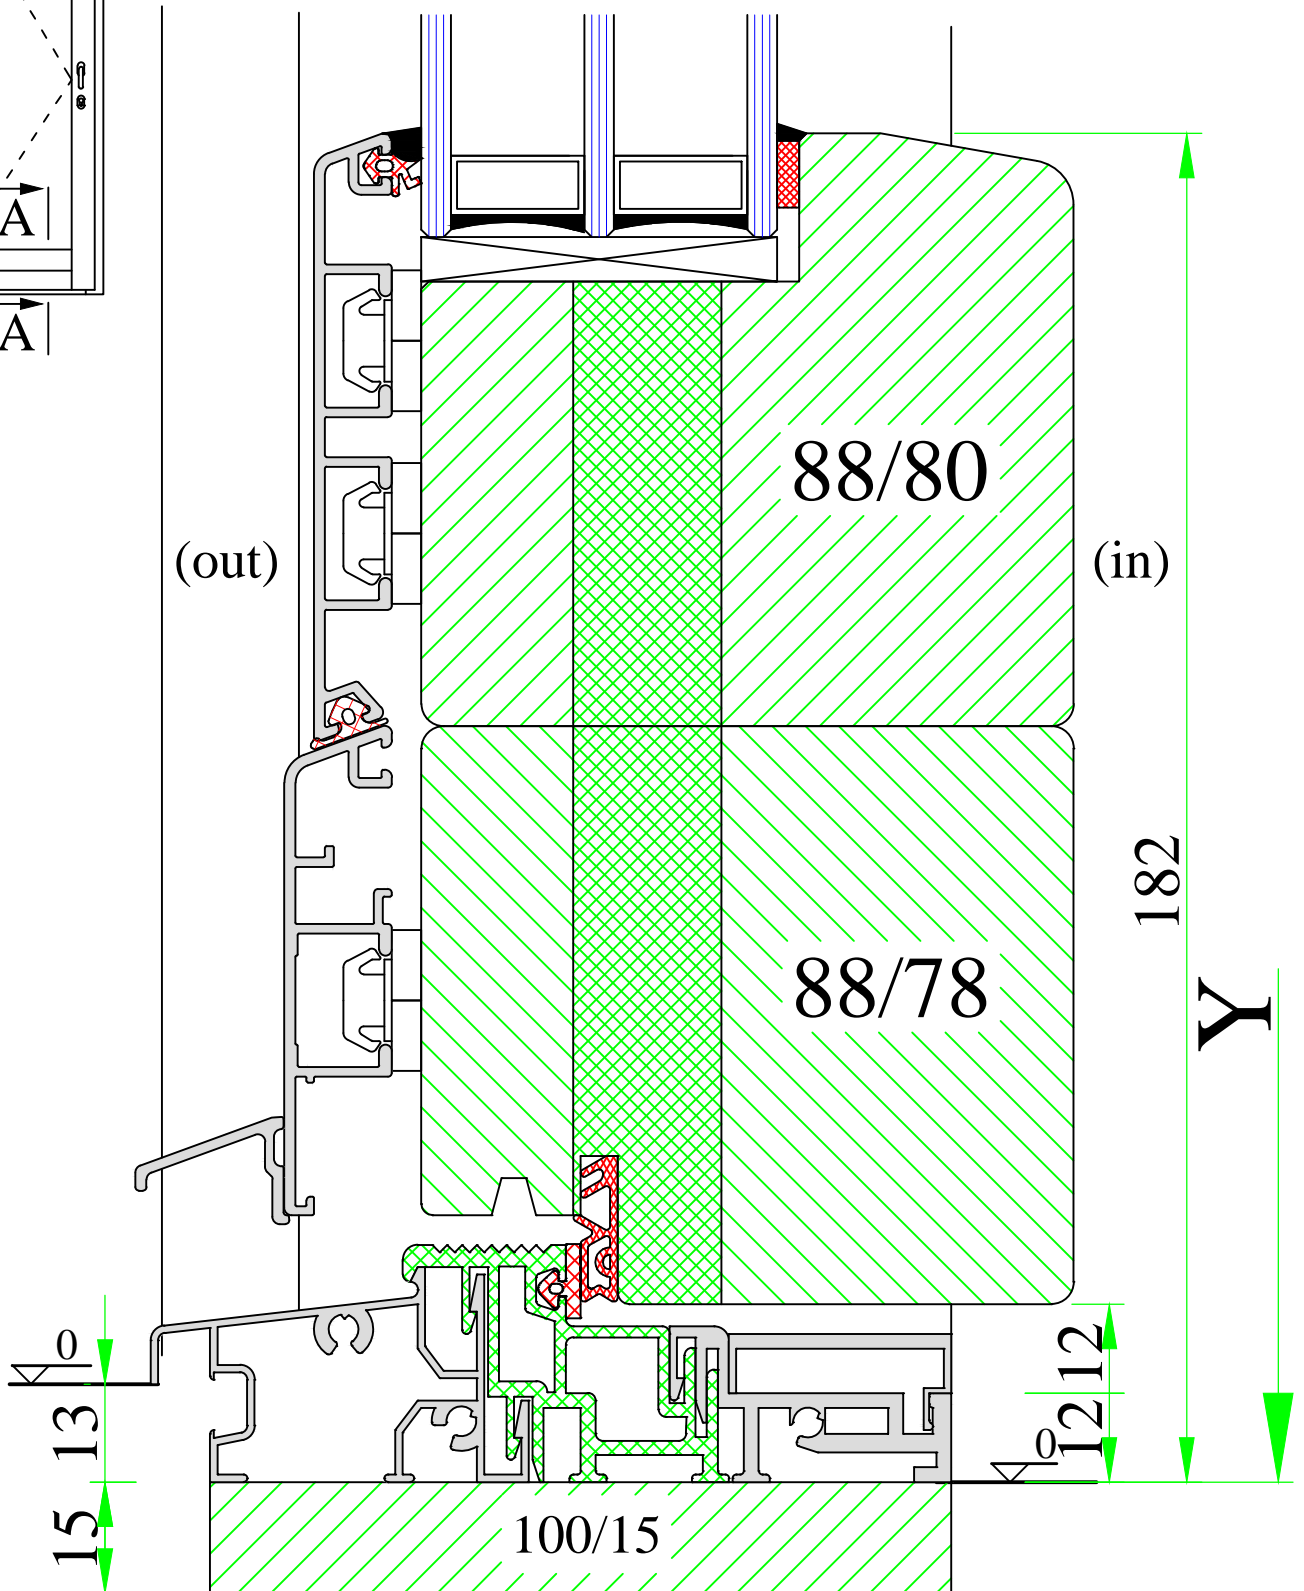

www.uniwin.co.uk

UNI WINDOWS Ltd.
Unit 6, Edgefield Industrial Est.
Loanhead, EH20 9TB
Tel.: 0131 448 3931

THREMAX ULTRA 1 / 2

Balcony door with flat threshold Weser (new)

Version: 1	Scale: 1:1
Date: 15.05.14	Drawing: NP/25