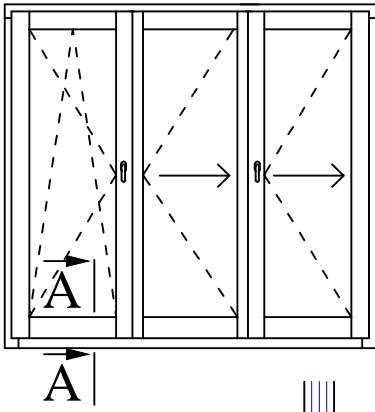

www.uniwin.co.uk

UNI WINDOWS Ltd.
Unit 6, Edgefield Industrial Est.
Loanhead, EH20 9TB
Tel.: 0131 448 3931

THREMAX ULTRA 1 / 2

Frame sash connection – bottom of folding sliding door

Version: 1	Scale: 1:1
Date: 15.05.14	Drawing: NP/28