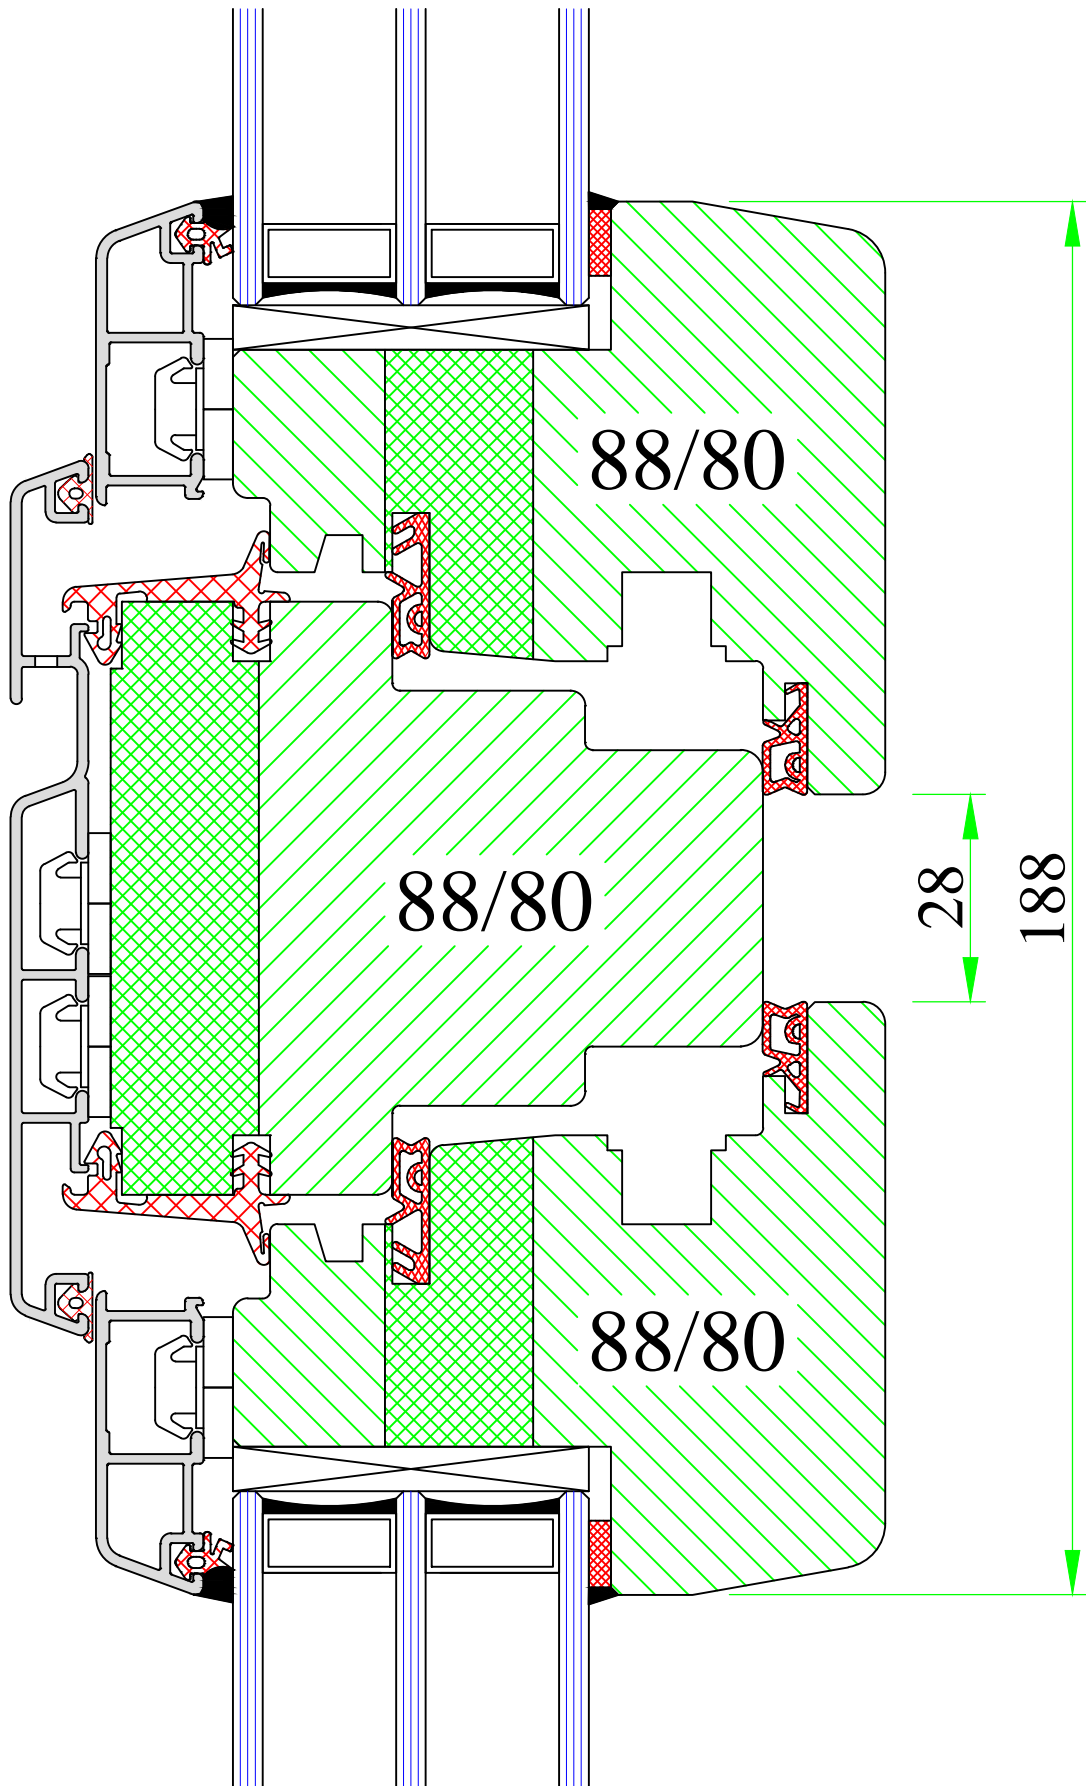

UNI WINDOWS Ltd.
Unit 6, Edgefield Industrial Est.
Loanhead, EH20 9TB
Tel.: 0131 448 3931

THERMAX ULTRA 1 / 2

Bottom and top sash – transom 80mm

Version:
1

Date:
15.05.14

Scale:
1:1

Drawing:
NP/8