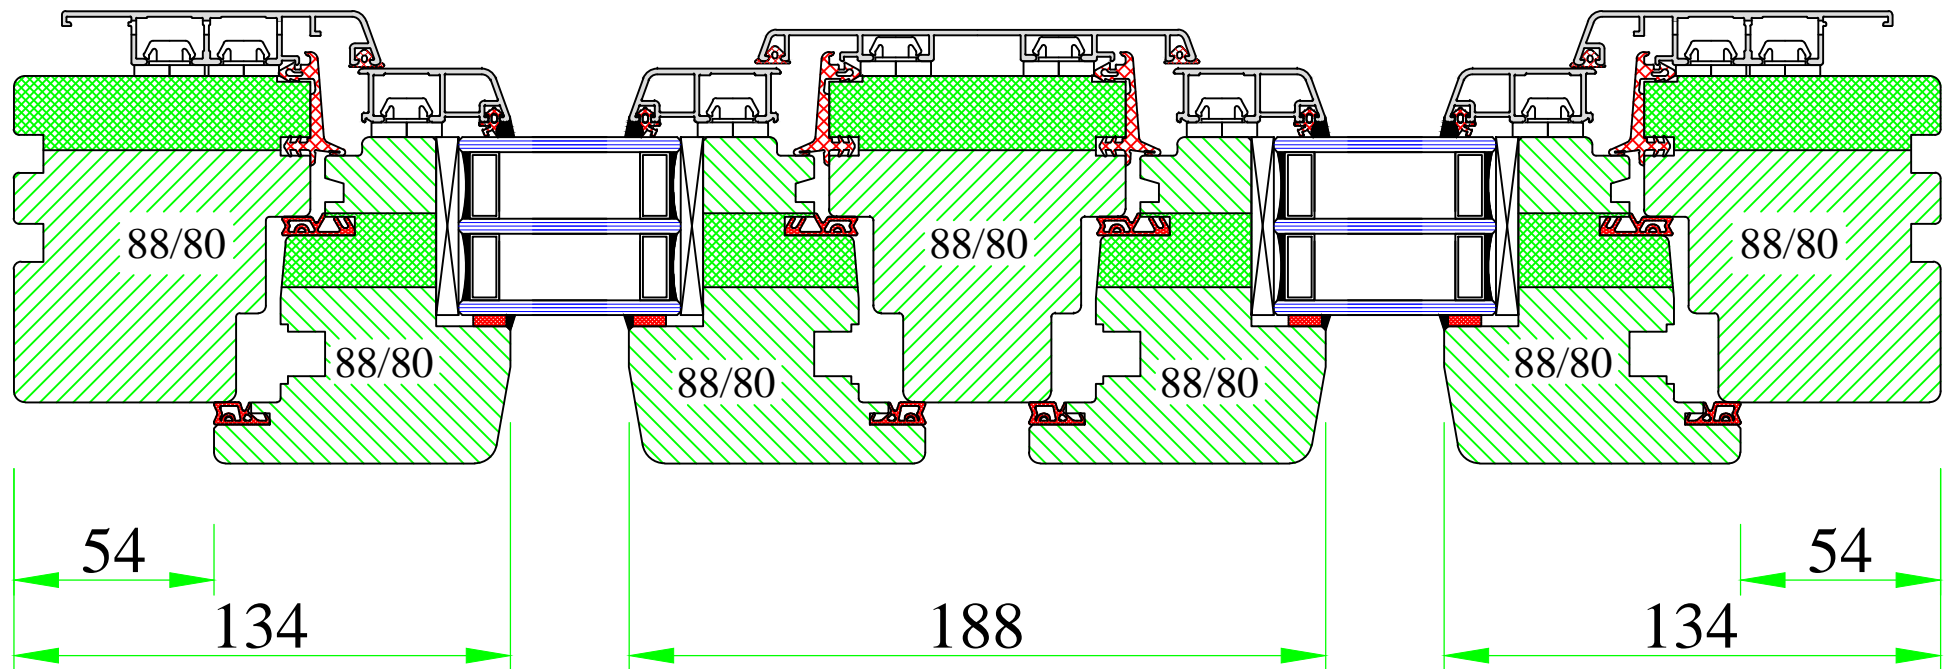

A-A

UNI WINDOWS Ltd.
Unit 6, Edgefield Industrial Est.
Loanhead, EH20 9TB
Tel.: 0131 448 3931

THERMAX ULTRA
Double opening window with fixed post

Version:
1

Scale:
1:2

Date:
15.05.14

Drawing:
NOP/3