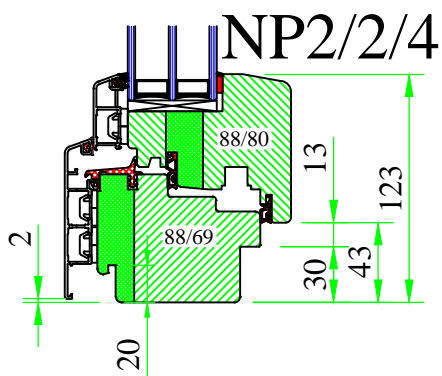

A

**UNI WINDOWS Ltd.**  
 Unit 6, Edgefield Industrial Est.  
 Loanhead, EH20 9TB  
 Tel.: 0131 448 3931

THERMAX ULTRA

Frame-sash connection – undercuts

Version: 1	Scale: 1:2
Date: 15.05.14	Drawing: NP/2

A

A

**UNI WINDOWS Ltd.**  
 Unit 6, Edgefield Industrial Est.  
 Loanhead, EH20 9TB  
 Tel.: 0131 448 3931

THERMAX ULTRA 3

Frame-sash connection – undercuts

Version:  
1

Date:  
15.05.14

Scale:  
1:2

Drawing:  
NP3/2