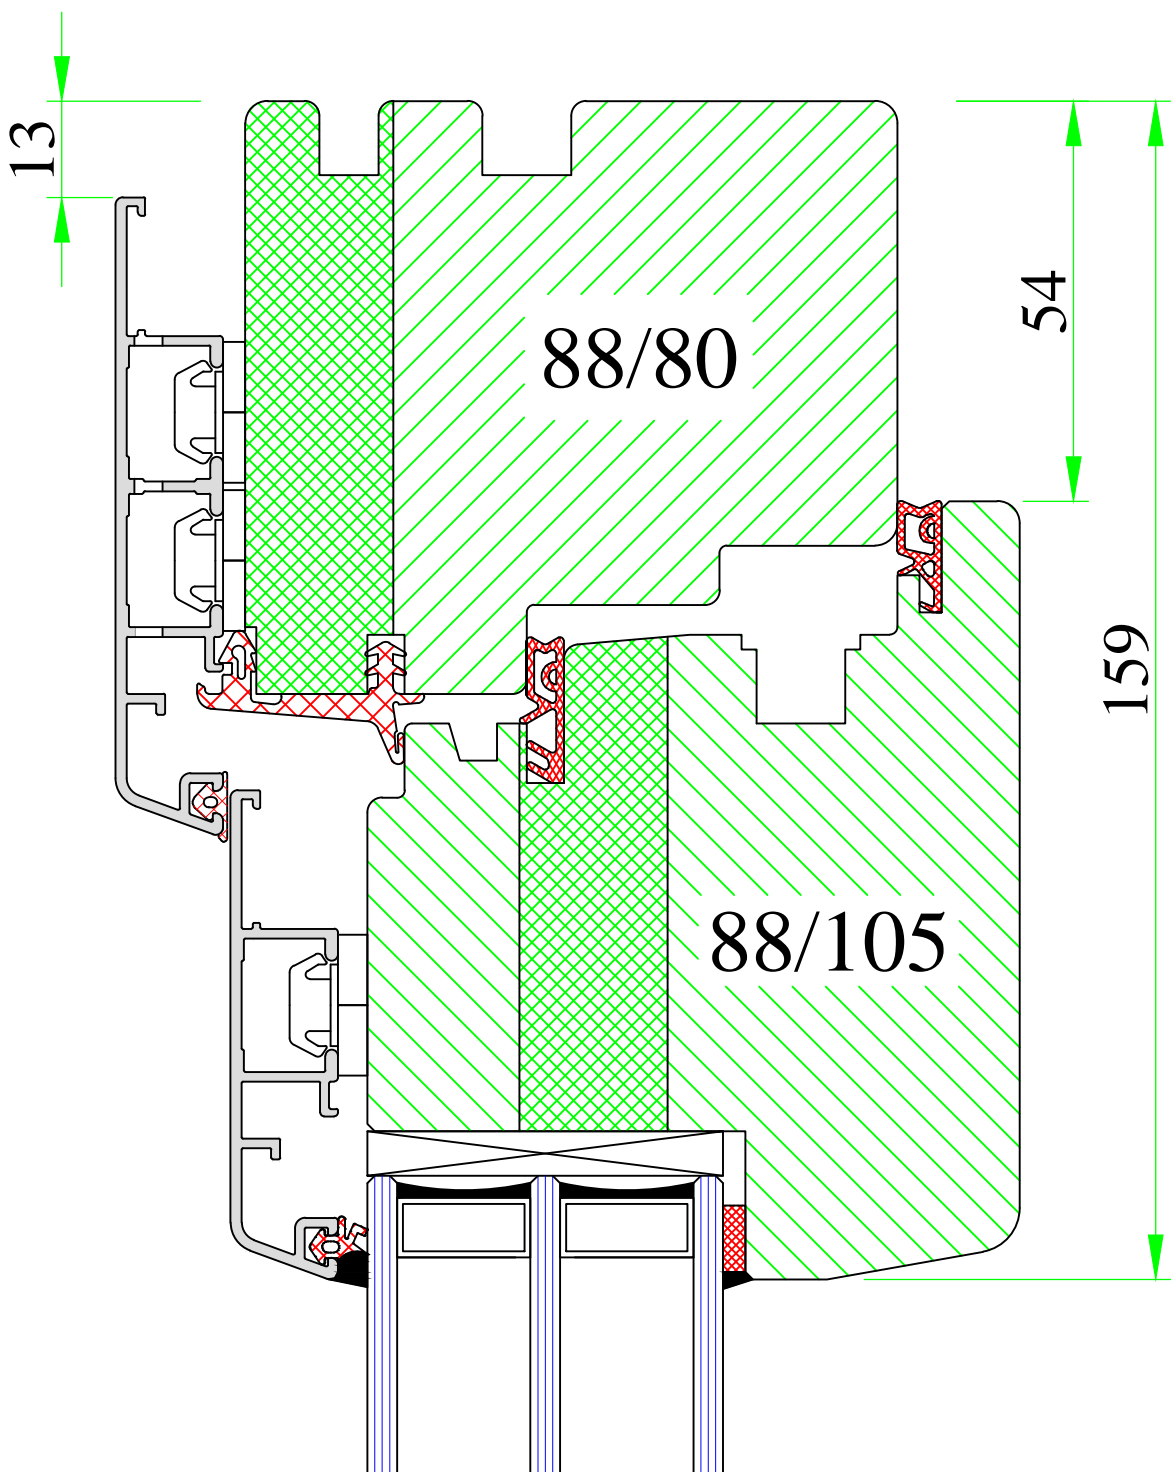

www.uniwin.co.uk

UNI WINDOWS Ltd.
Unit 6, Edgefield Industrial Est.
Loanhead, EH20 9TB
Tel.: 0131 448 3931

THERMAX ULTRA

Frame-sash door connection – top and sides

Version:
1

Date:
15.05.14

Scale:
1:1

Drawing:
NP/23