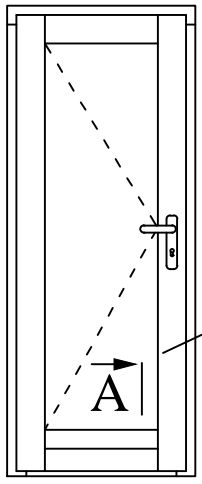

A

www.uniwin.co.uk

UNI WINDOWS Ltd.
Unit 6, Edgefield Industrial Est.
Loanhead, EH20 9TB
Tel.: 0131 448 3931

THERMAX ULTRA 1 / 2

External door with ULT threshold

Version:
1

Scale:
1:1

Date:
15.05.14

Drawing:
NPD/7