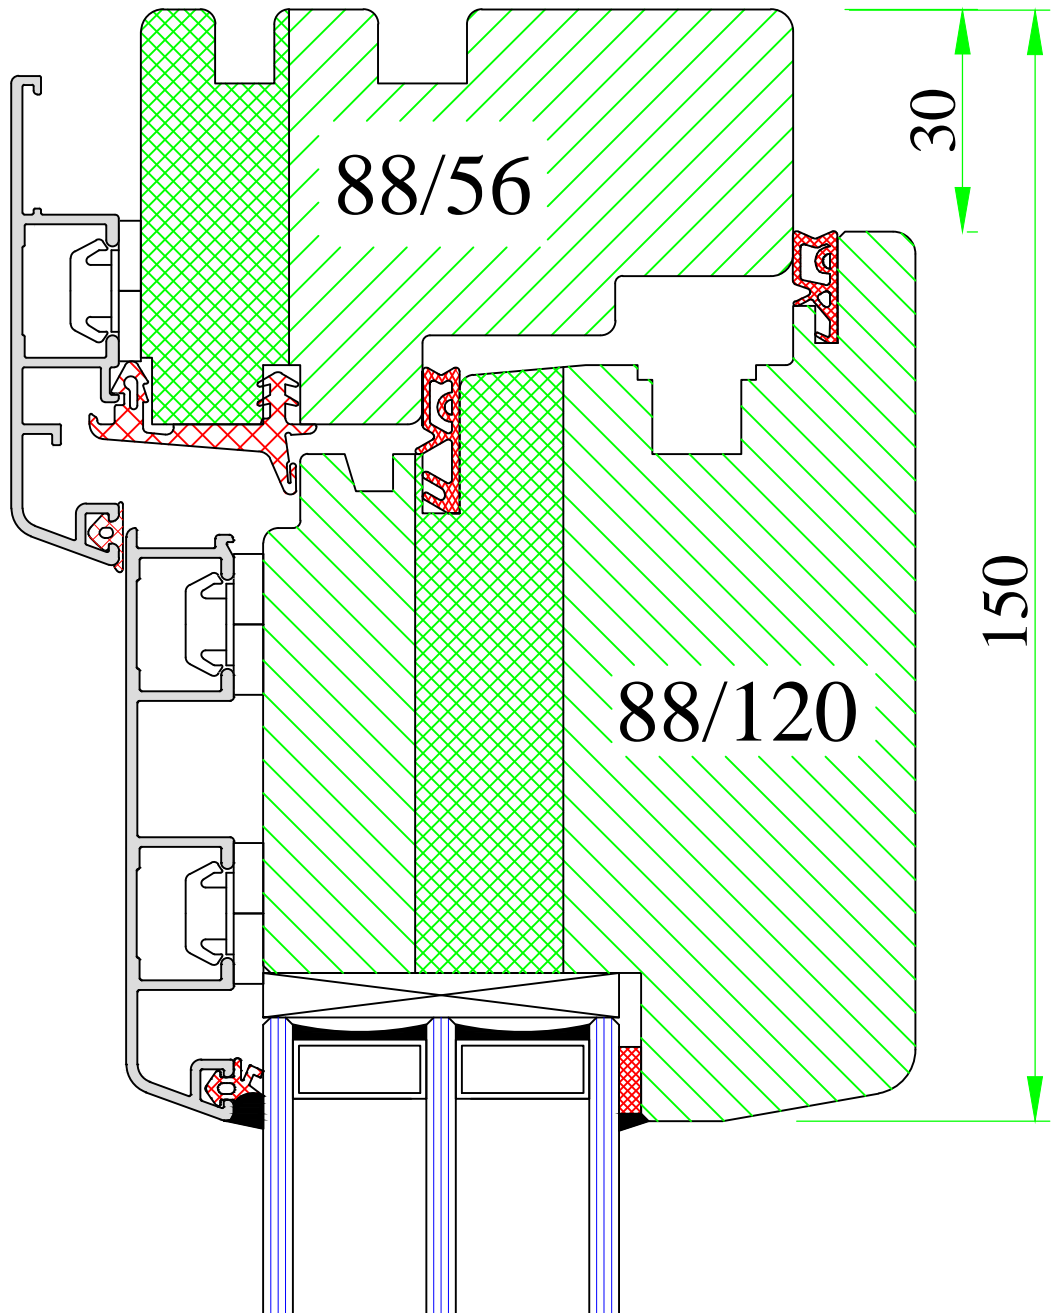

Sections connection – horizontal

Version:  
1

Date:  
14.05.14

Scale:  
1:1

Drawing:  
NP2/20-1

www.uniwin.co.uk

**UNI WINDOWS Ltd.**  
 Unit 6, Edgefield Industrial Est.  
 Loanhead, EH20 9TB  
 Tel.: 0131 448 3931