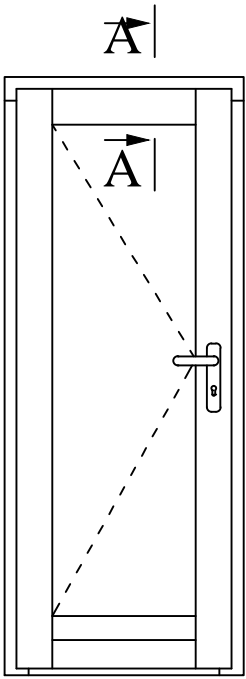

Sections connection – horizontal

Version:  
1

Date:  
14.05.14

Scale:  
1:1

Drawing:  
NP2/20-1

www.uniwin.co.uk

**UNI WINDOWS Ltd.**  
 Unit 6, Edgefield Industrial Est.  
 Loanhead, EH20 9TB  
 Tel.: 0131 448 3931