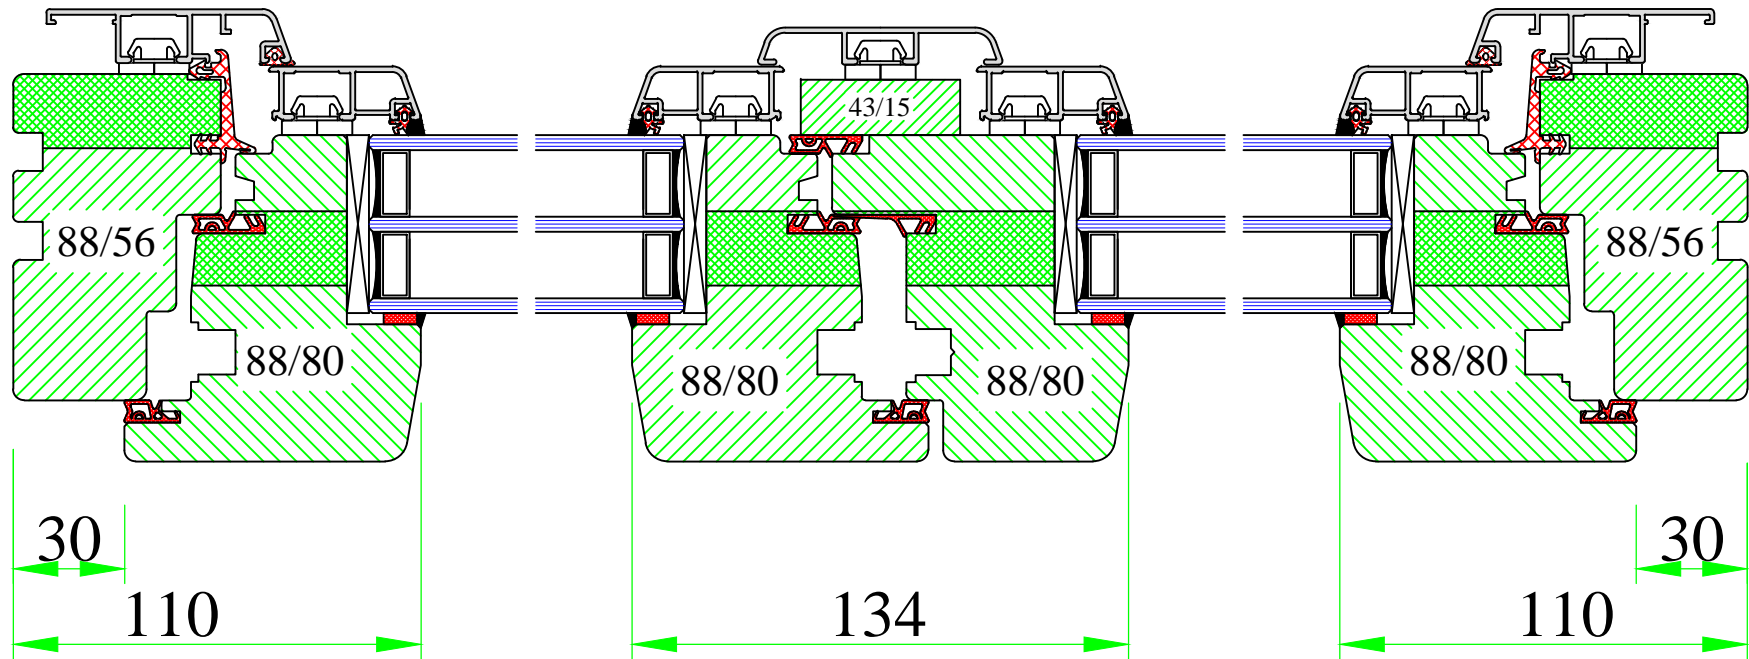

A-A

UNI WINDOWS Ltd.
Unit 6, Edgefield Industrial Est.
Loanhead, EH20 9TB
Tel.: 0131 448 3931

THERMAX ULTRA 3
Double opening window with 'flying' mullion

Version: 1	Scale: 1:3
Date: 15.05.14	Drawing: NOP3/2