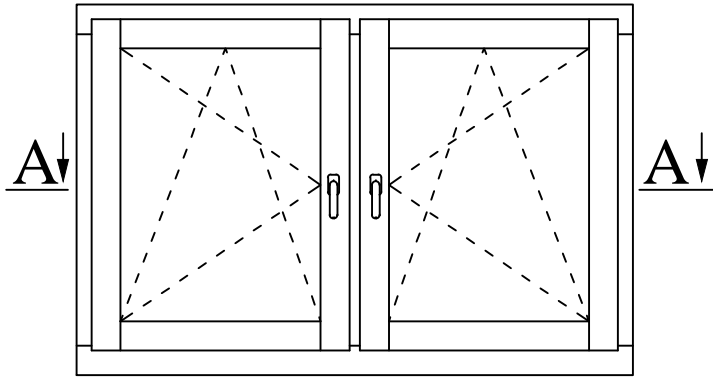

A-A

UNI WINDOWS Ltd.
Unit 6, Edgefield Industrial Est.
Loanhead, EH20 9TB
Tel.: 0131 448 3931

THERMAX ULTRA 2
Double opening window with fixed post

Version:
1

Scale:
1:2

Date:
15.05.14

Drawing:
NOP2/3