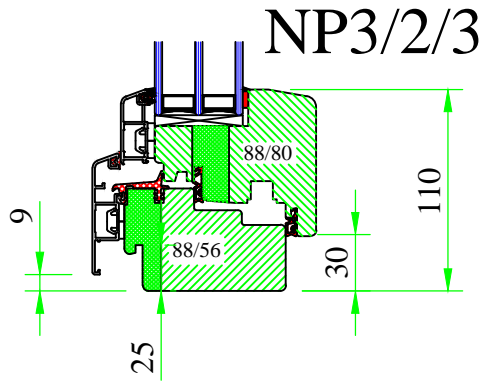

A

**UNI WINDOWS Ltd.**  
 Unit 6, Edgefield Industrial Est.  
 Loanhead, EH20 9TB  
 Tel.: 0131 448 3931

THERMAX ULTRA

Frame-sash connection – undercuts

Version: 1	Scale: 1:2
Date: 15.05.14	Drawing: NP/2

A

A

**UNI WINDOWS Ltd.**  
 Unit 6, Edgefield Industrial Est.  
 Loanhead, EH20 9TB  
 Tel.: 0131 448 3931

THERMAX ULTRA 3

Frame-sash connection – undercuts

Version:  
1

Date:  
15.05.14

Scale:  
1:2

Drawing:  
NP3/2