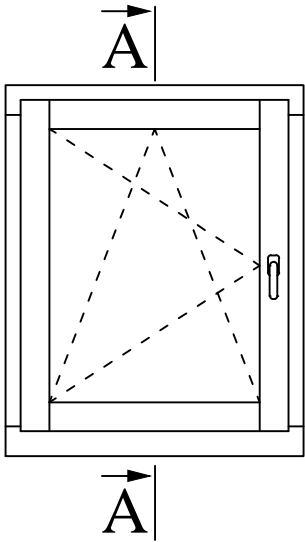

# A-A

**UNI WINDOWS Ltd.**  
 Unit 6, Edgefield Industrial Est.  
 Loanhead, EH20 9TB  
 Tel.: 0131 448 3931

**THERMAX ULTRA**  
 Inward opening tilt and turn window

Version: 1	Scale: 1:2
Date: 15.05.14	Drawing: NOP/1