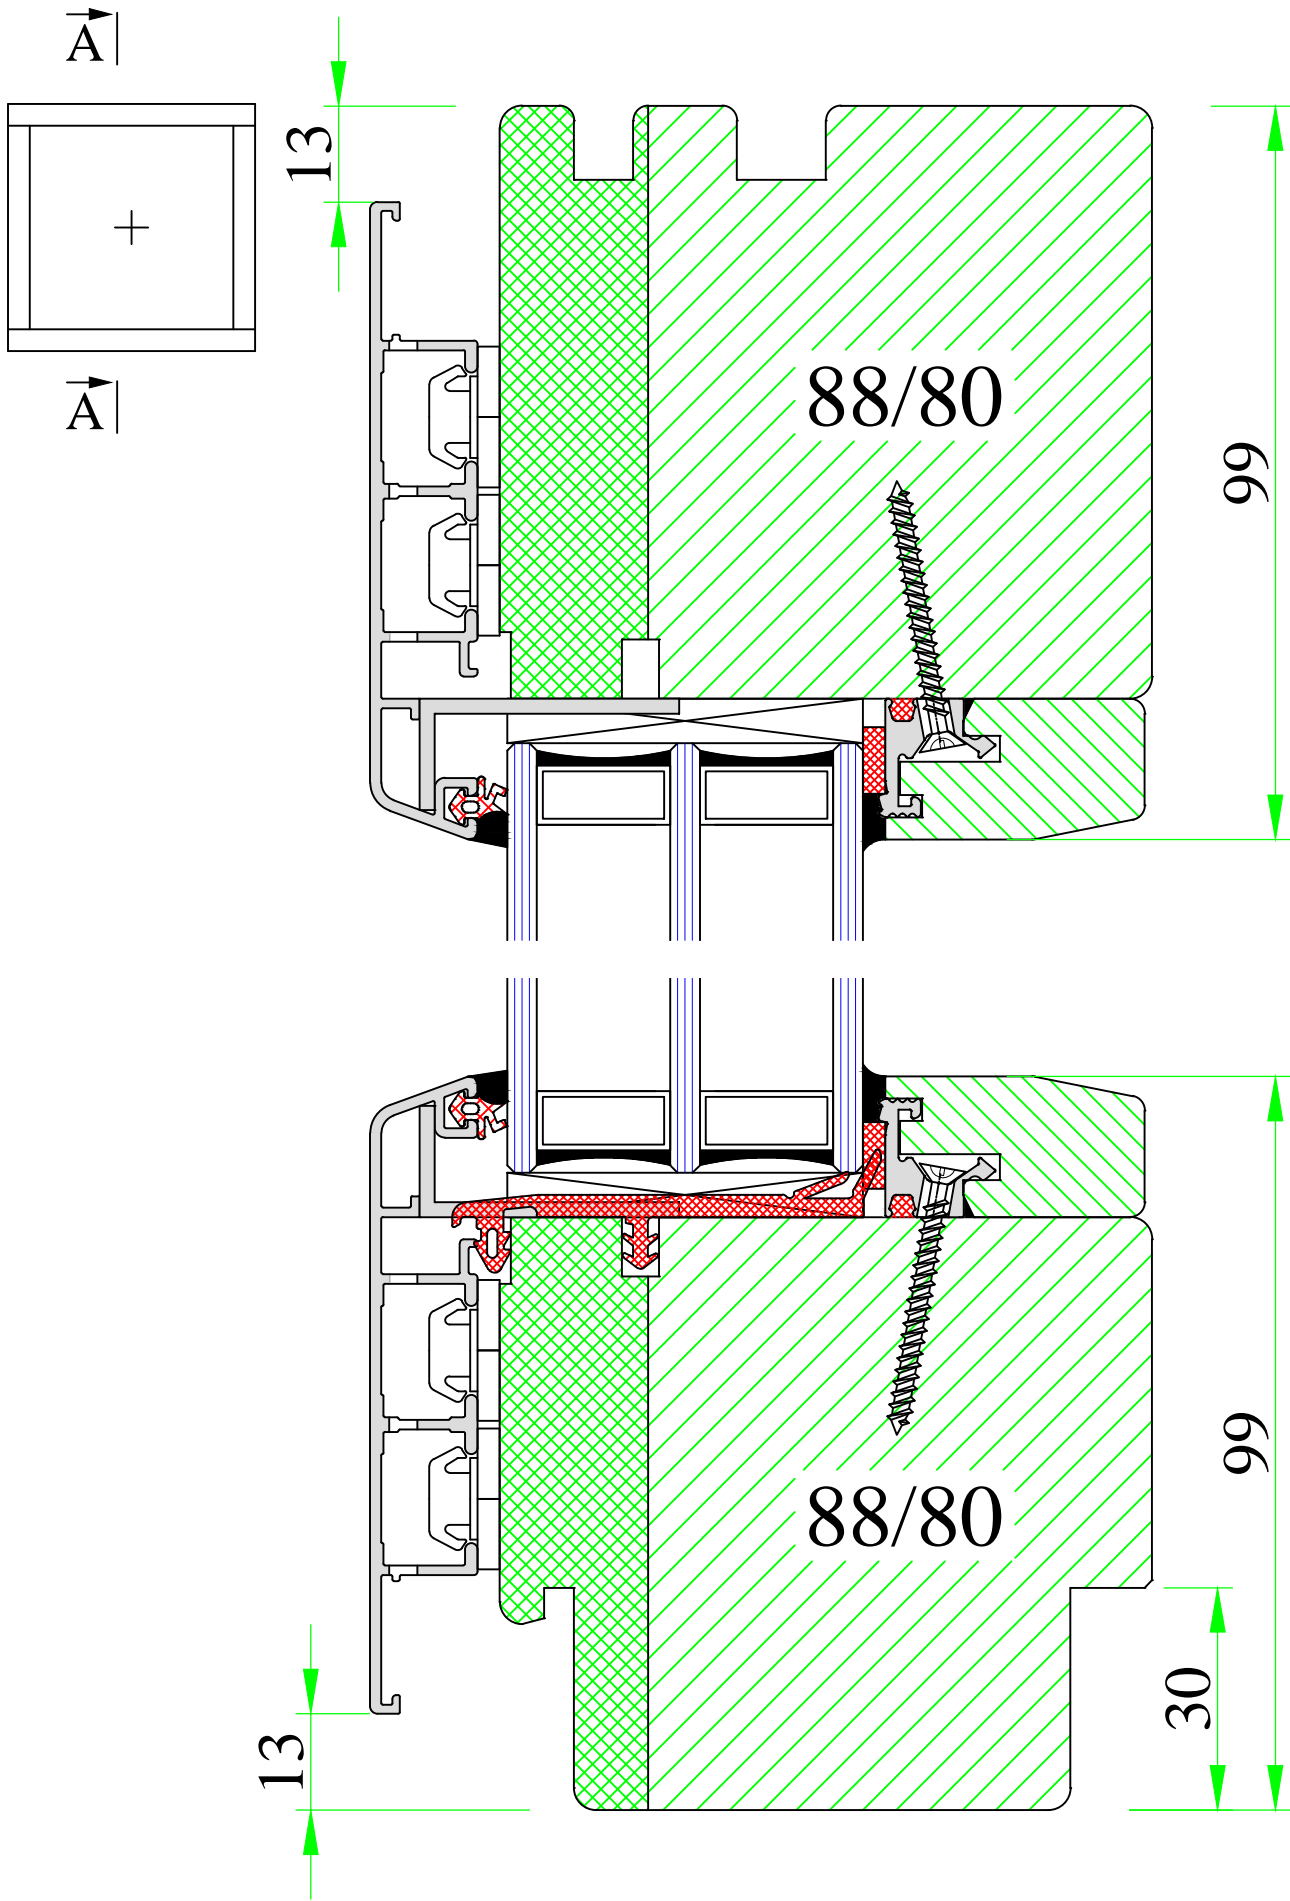

A

**UNI WINDOWS Ltd.**  
 Unit 6, Edgefield Industrial Est.  
 Loanhead, EH20 9TB  
 Tel.: 0131 448 3931

THERMAX ULTRA 3

Frame-sash connection – undercuts

Version:  
1

Date:  
15.05.14

Scale:  
1:2

Drawing:  
NP3/2