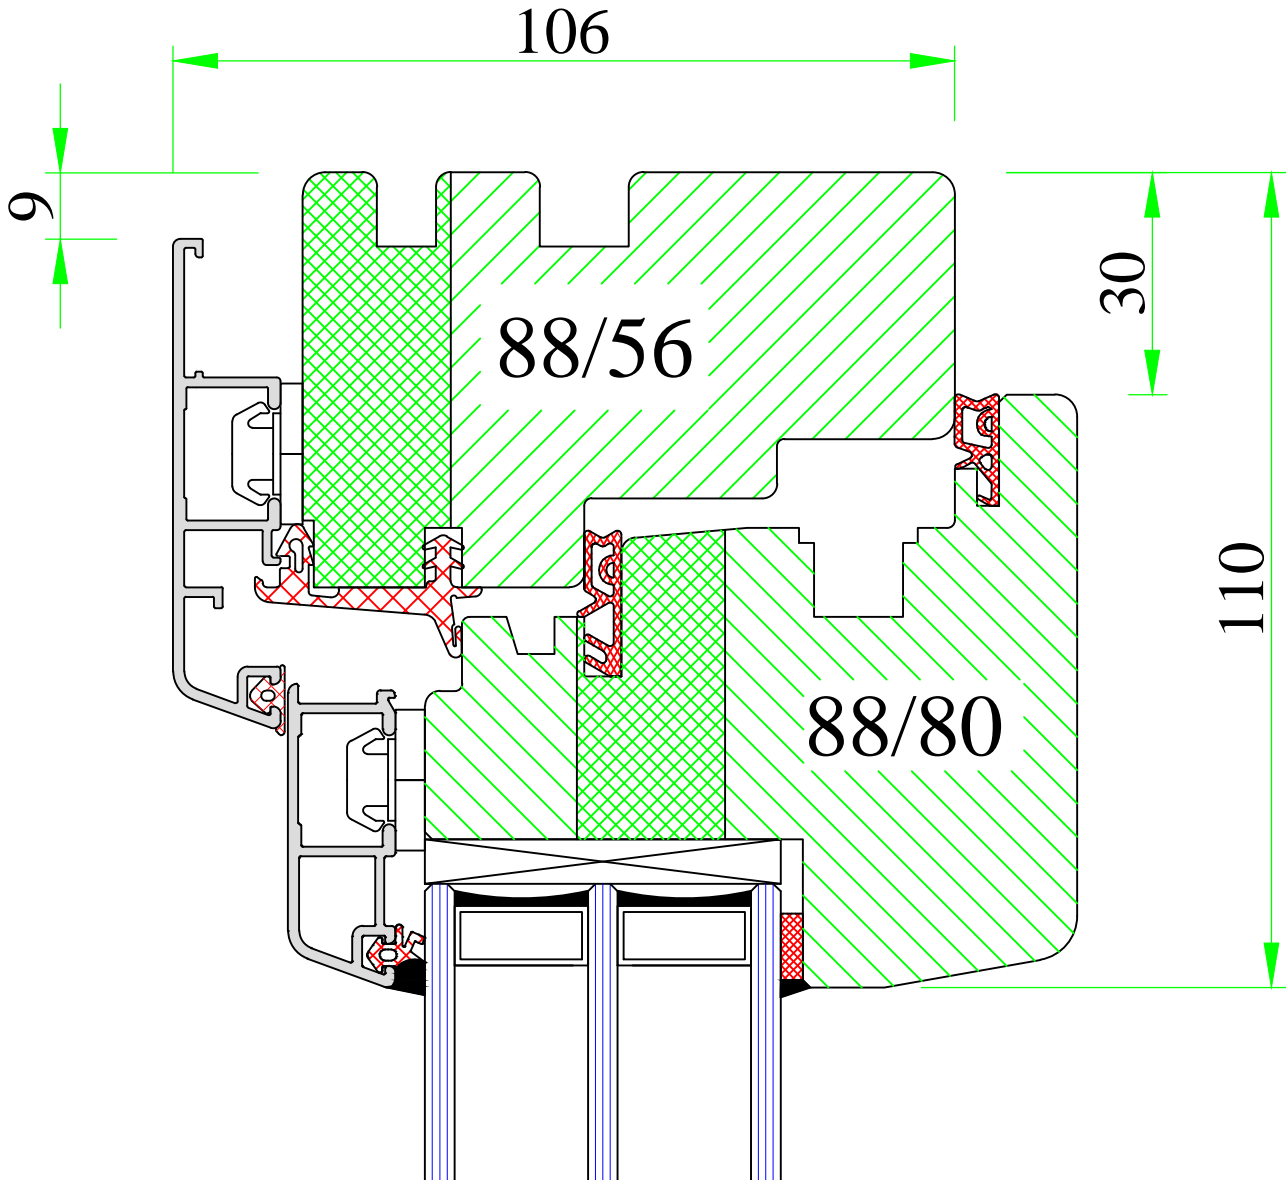

# A-A

**UNI WINDOWS Ltd.**  
 Unit 6, Edgefield Industrial Est.  
 Loanhead, EH20 9TB  
 Tel.: 0131 448 3931

**THERMAX ULTRA 1 / 2**  
 Lift & slide patio door – horizontal cut – type G

Version: 1	Scale: 1:2
Date: 15.05.14	Drawing: NPHS/7