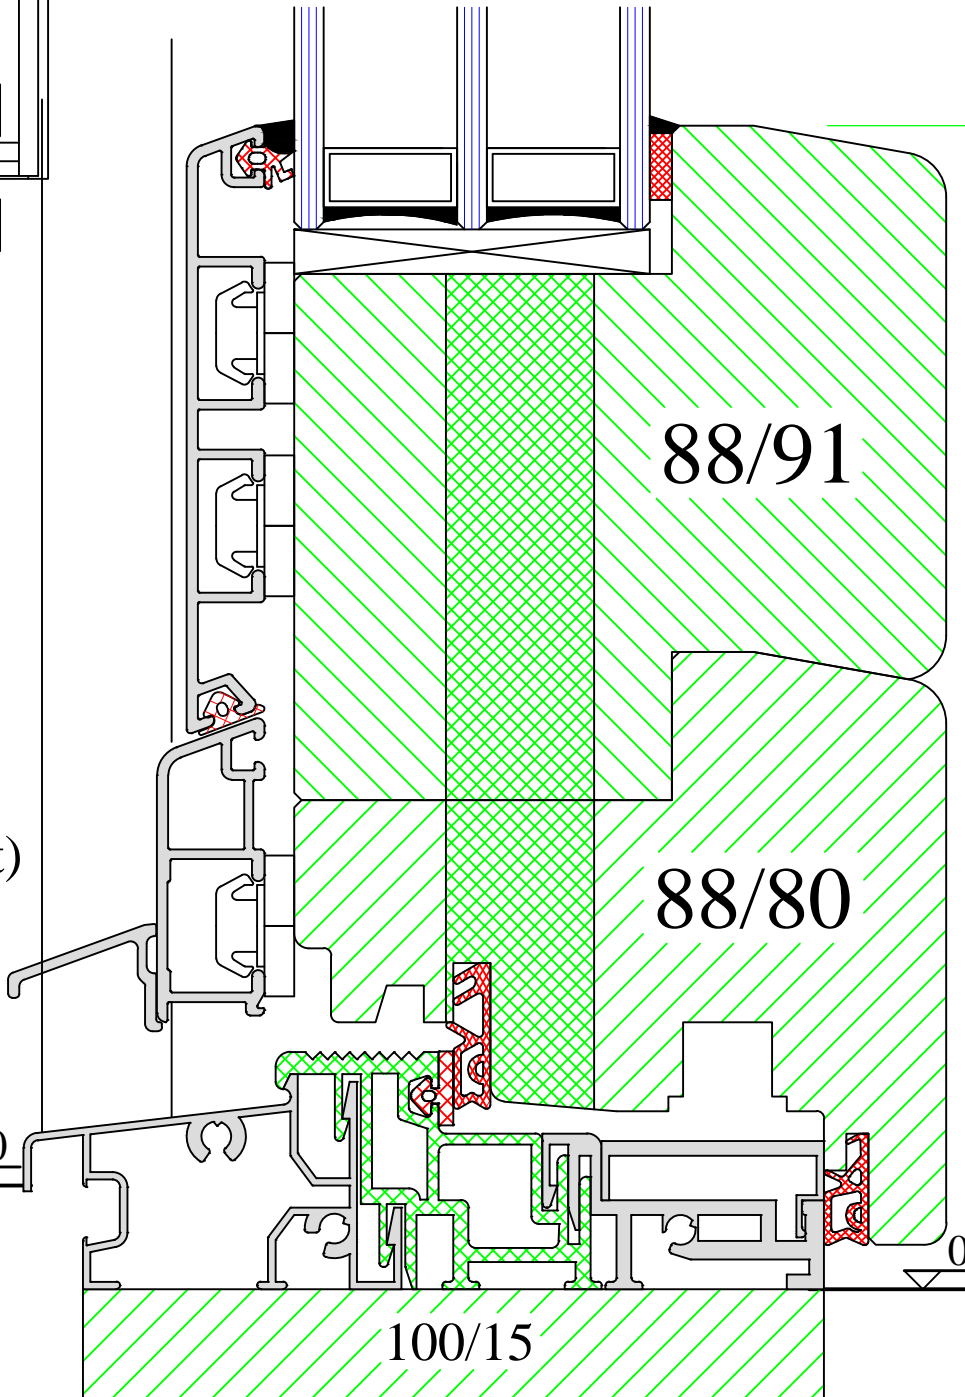

Version:  
1

Date:  
15.05.14

Scale:  
1:1

Drawing:  
NP/8

A

(out)

www.uniwin.co.uk

**UNI WINDOWS Ltd.**  
 Unit 6, Edgefield Industrial Est.  
 Loanhead, EH20 9TB  
 Tel.: 0131 448 3931