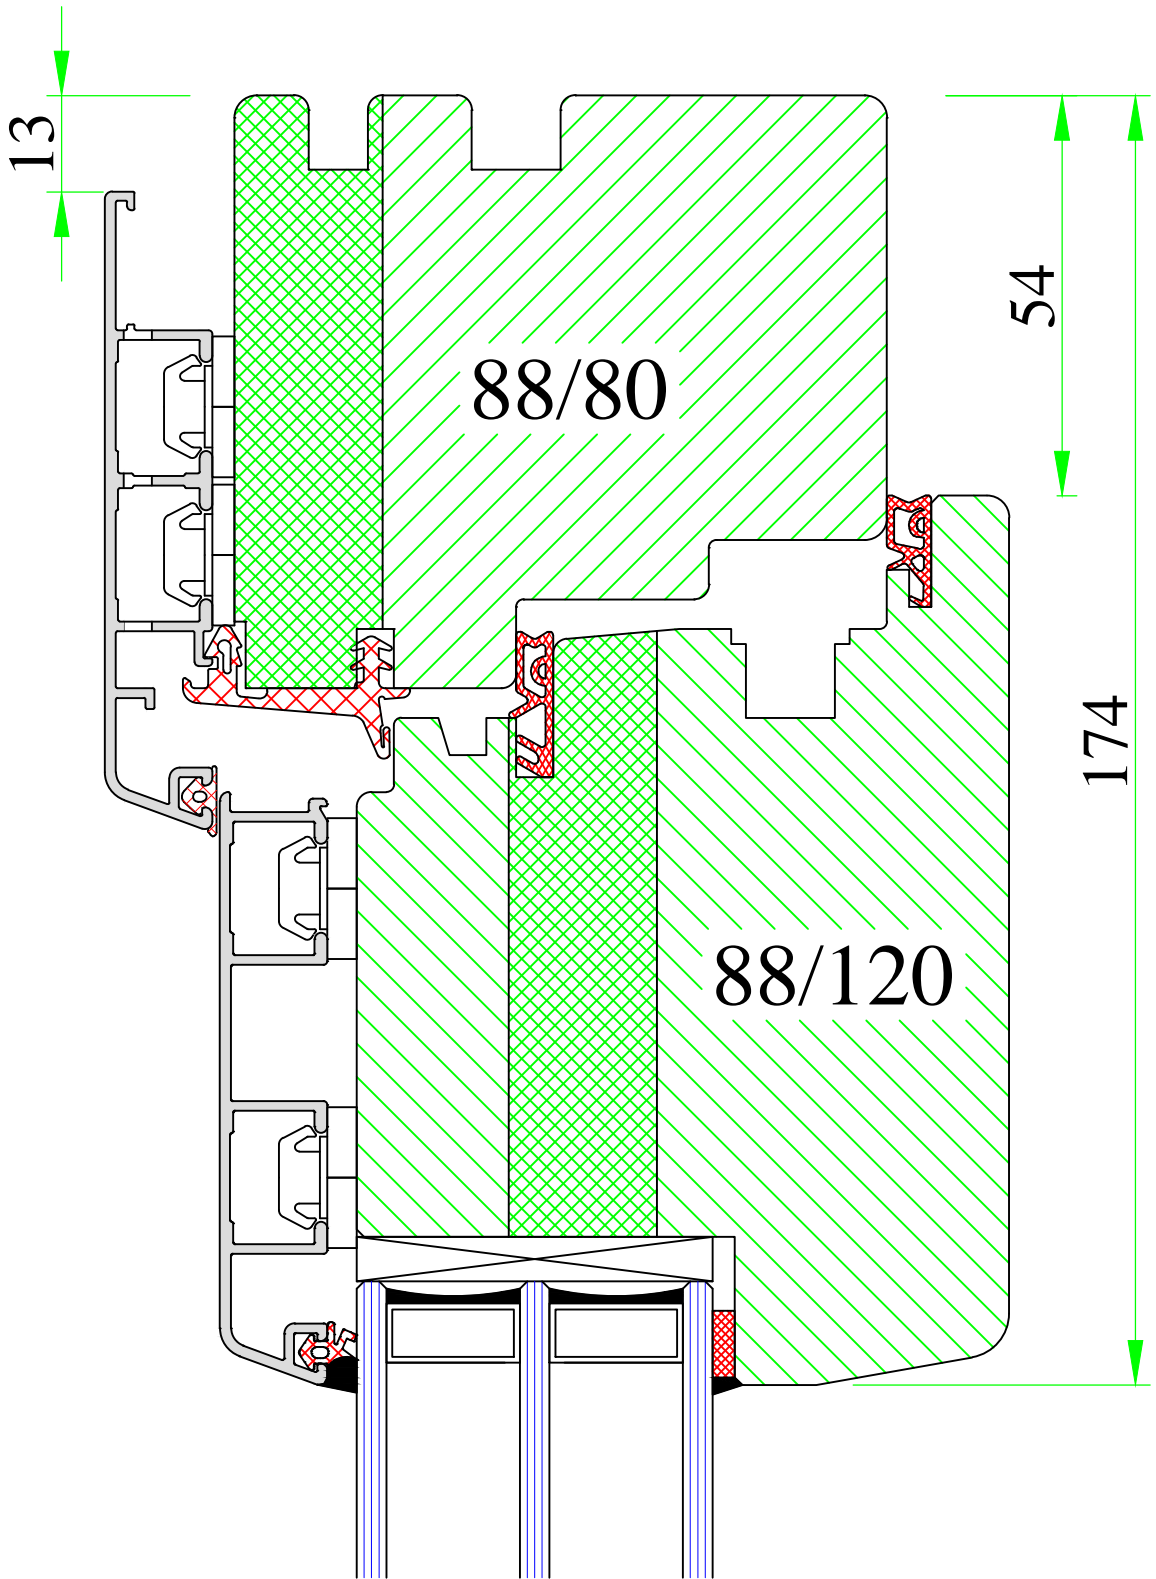

Sections connection – horizontal

Version:  
1

Date:  
14.05.14

Scale:  
1:1

Drawing:  
NP2/20-1

www.uniwin.co.uk

**UNI WINDOWS Ltd.**  
 Unit 6, Edgefield Industrial Est.  
 Loanhead, EH20 9TB  
 Tel.: 0131 448 3931