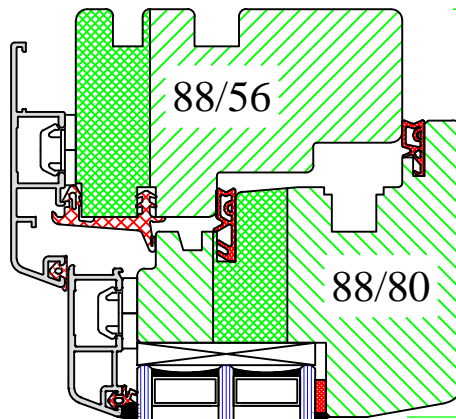

# A-A

106

**UNI WINDOWS Ltd.**  
 Unit 6, Edgefield Industrial Est.  
 Loanhead, EH20 9TB  
 Tel.: 0131 448 3931

**THERMAX ULTRA 2**  
 Inward opening tilt and turn window

Version:  
1  
 Date:  
15.05.14

Scale:  
1:2  
 Drawing:  
NOP2/1

A-A

106

30

110

30

110

66