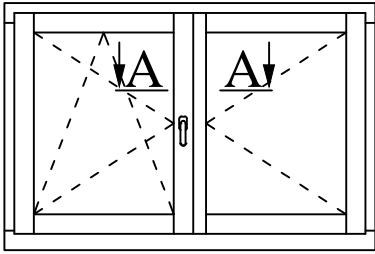

A

**UNI WINDOWS Ltd.**  
 Unit 6, Edgefield Industrial Est.  
 Loanhead, EH20 9TB  
 Tel.: 0131 448 3931

THERMAX ULTRA 3

Frame-sash connection – undercuts

Version:  
1

Date:  
15.05.14

Scale:  
1:2

Drawing:  
NP3/2