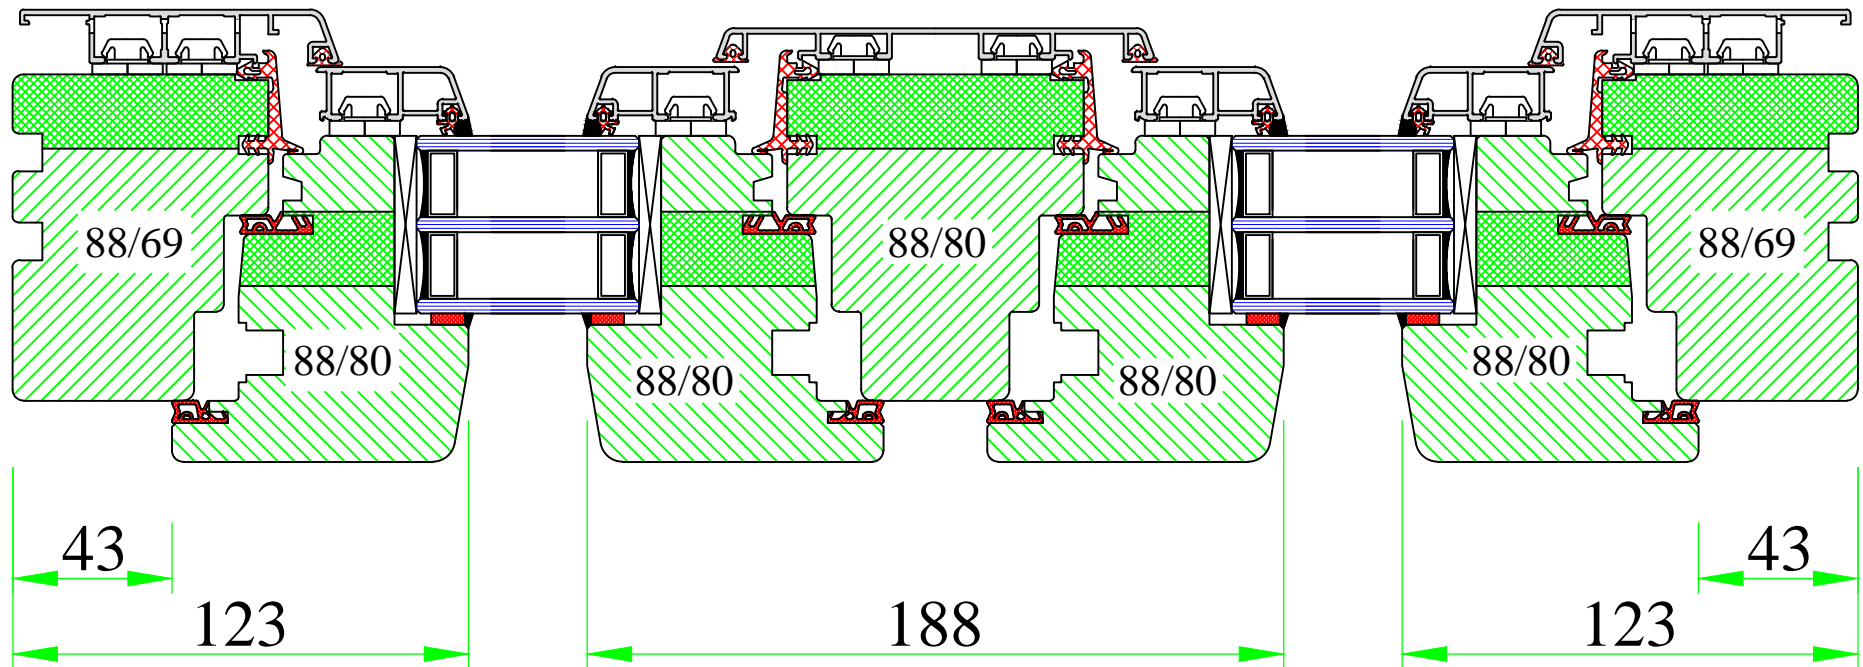

A-A

UNI WINDOWS Ltd.
Unit 6, Edgefield Industrial Est.
Loanhead, EH20 9TB
Tel.: 0131 448 3931

THERMAX ULTRA 2
Double opening window with fixed post

Version:
1

Scale:
1:2

Date:
15.05.14

Drawing:
NOP2/3