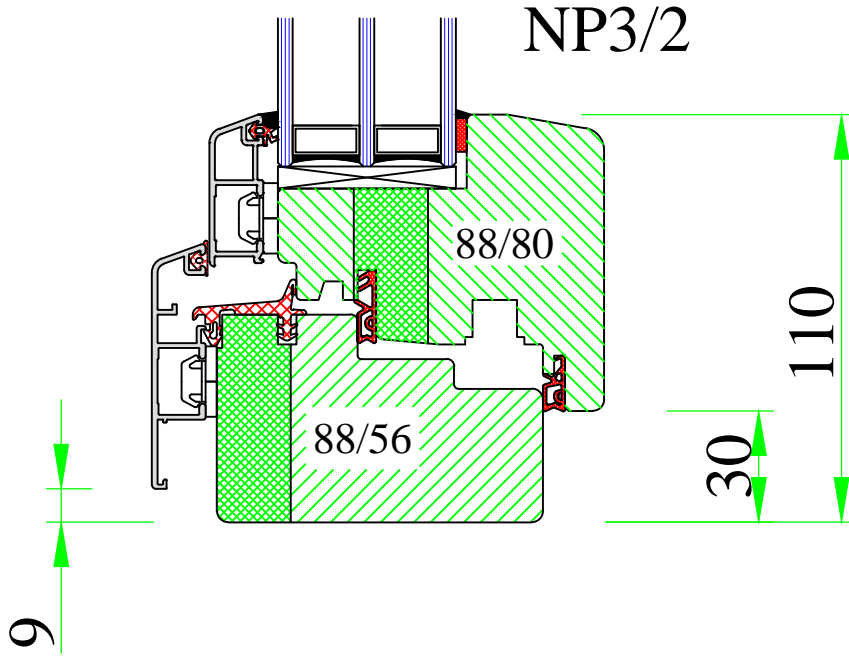

A

**UNI WINDOWS Ltd.**  
 Unit 6, Edgefield Industrial Est.  
 Loanhead, EH20 9TB  
 Tel.: 0131 448 3931

THERMAX ULTRA

Frame-sash connection – undercuts

Version: 1	Scale: 1:2
Date: 15.05.14	Drawing: NP/2

A

A

**UNI WINDOWS Ltd.**  
 Unit 6, Edgefield Industrial Est.  
 Loanhead, EH20 9TB  
 Tel.: 0131 448 3931

THERMAX ULTRA 3

Frame-sash connection – undercuts

Version:  
1

Date:  
15.05.14

Scale:  
1:2

Drawing:  
NP3/2