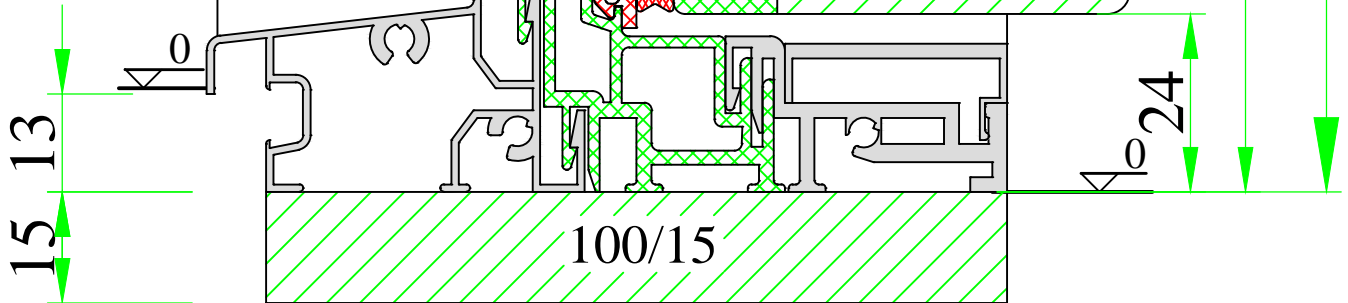

in

196

Y

15
13

24

100/15

88/92

88/80

UNI WINDOWS Ltd.
Unit 6, Edgefield Industrial Est.
Loanhead, EH20 9TB
Tel.: 0131 448 3931

THERMAX ULTRA 1 / 2

External door with flat threshold Weser

Version:
1

Date:
15.05.14

Scale:
1:1

Drawing:
NPD/1