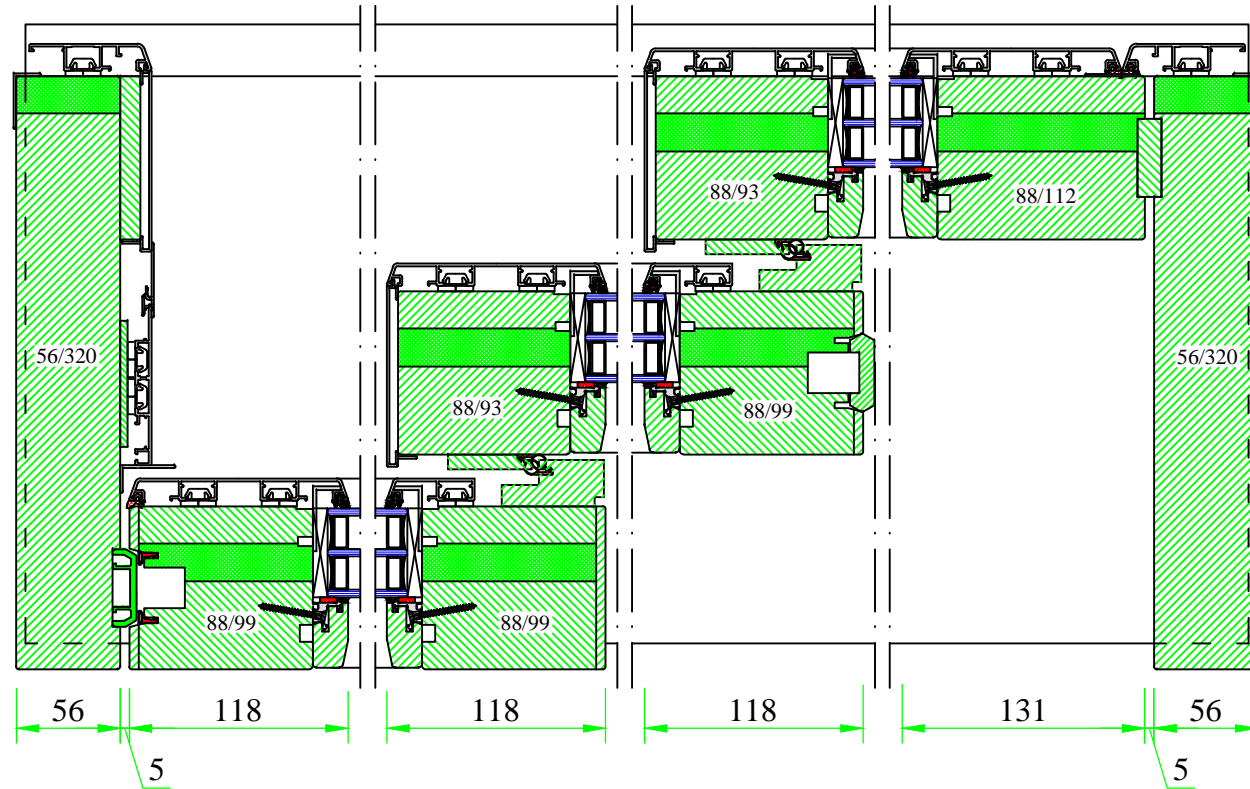

A-A

UNI WINDOWS Ltd.
Unit 6, Edgefield Industrial Est.
Loanhead, EH20 9TB
Tel.: 0131 448 3931

THERMAX ULTRA 1 / 2
Lift & slide patio door – horizontal cut – type E

Version: 1	Scale: 1:2
Date: 15.05.14	Drawing: NPHS/6