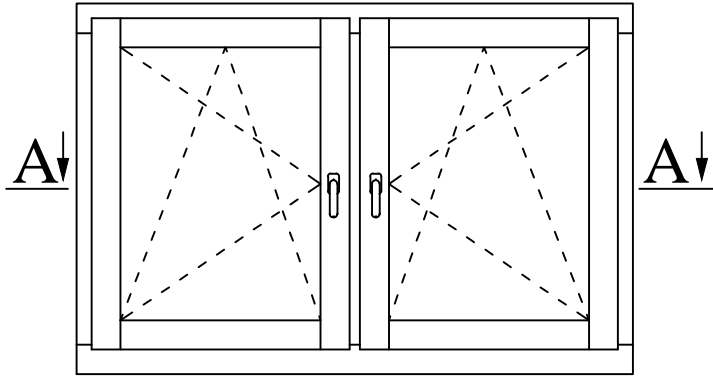

A-A

UNI WINDOWS Ltd.
Unit 6, Edgefield Industrial Est.
Loanhead, EH20 9TB
Tel.: 0131 448 3931

THERMAX ULTRA 3
Double opening window with fixed post

Version: 1	Scale: 1:2
Date: 15.05.14	Drawing: NOP3/3