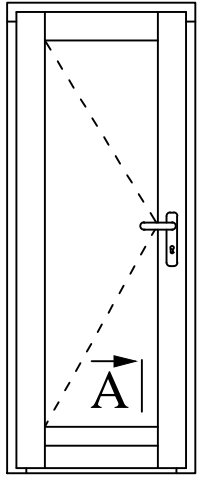

A

(out)

88/96

88/83

Oak

107

220

Y

(in)

22

0

www.uniwin.co.uk

UNI WINDOWS Ltd.
Unit 6, Edgefield Industrial Est.
Loanhead, EH20 9TB
Tel.: 0131 448 3931

THERMAX ULTRA 1 / 2

External door with timber threshold –
– outward opening

Version:
1

Scale:
1:1

Date:
15.05.14

Drawing:
NPD/6