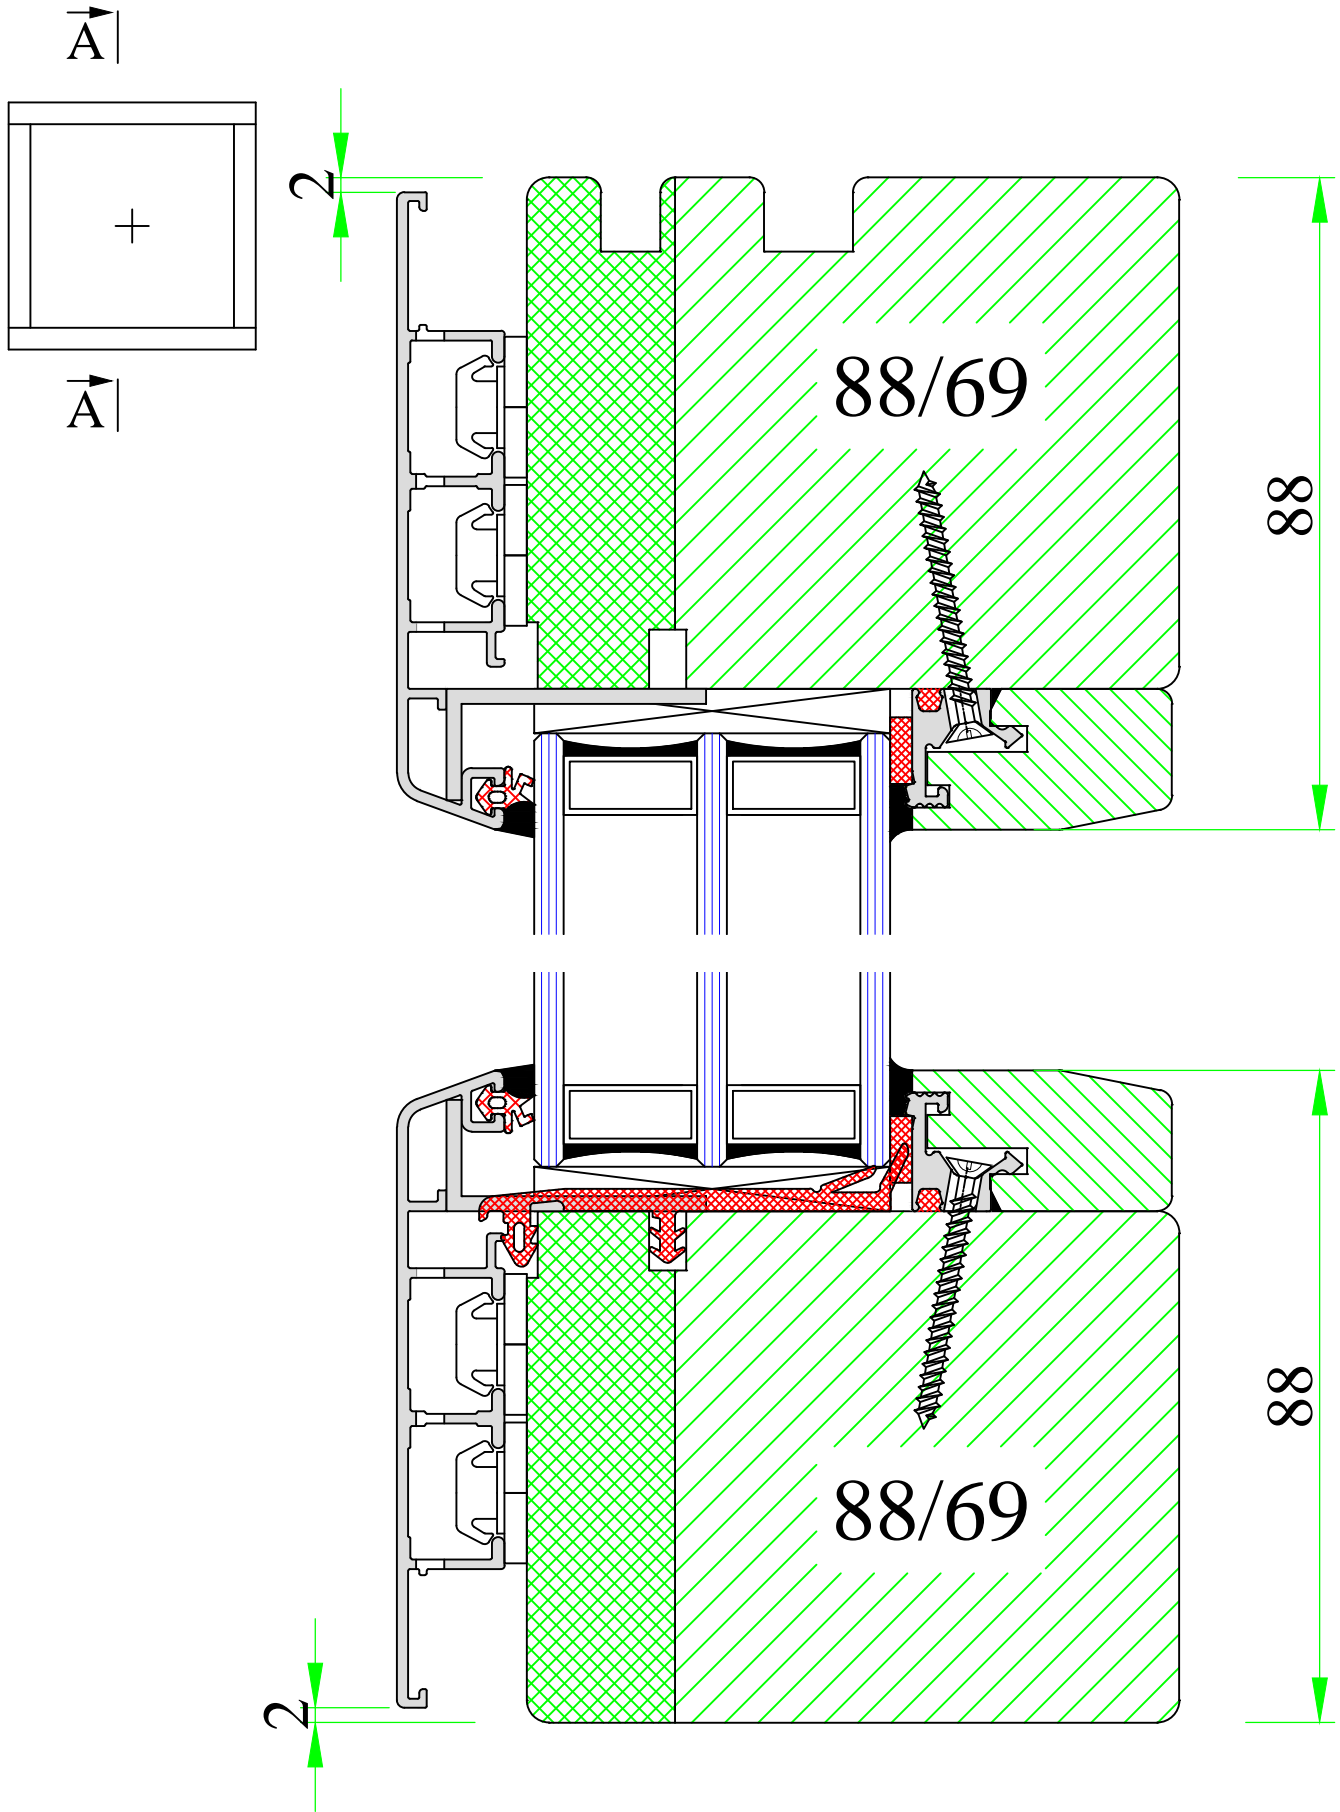

**UNI WINDOWS Ltd.**  
 Unit 6, Edgefield Industrial Est.  
 Loanhead, EH20 9TB  
 Tel.: 0131 448 3931

Fixed glazing

THERMAX ULTRA

Version:  
1

Scale:  
1:1

Date:  
15.05.14

Drawing:  
NP/6

A