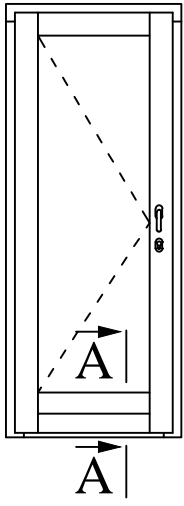

www.uniwin.co.uk

UNI WINDOWS Ltd.
Unit 6, Edgefield Industrial Est.
Loanhead, EH20 9TB
Tel.: 0131 448 3931

THREMAX ULTRA 1 / 2

Balcony door with flat threshold Weser (new)

Version: 1	Scale: 1:1
Date: 15.05.14	Drawing: NP/25