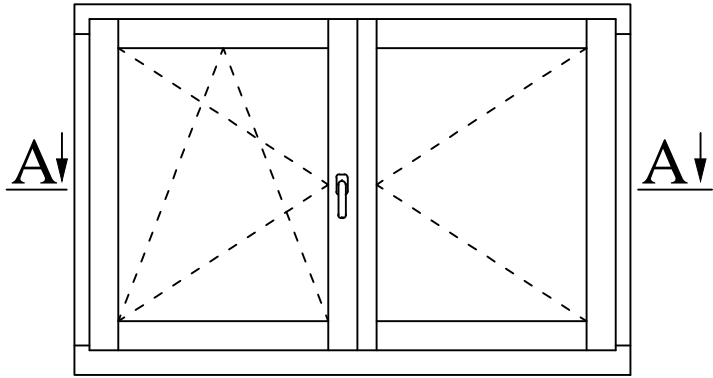

A-A

UNI WINDOWS Ltd.
Unit 6, Edgefield Industrial Est.
Loanhead, EH20 9TB
Tel.: 0131 448 3931

THERMAX ULTRA 3
Double opening window with 'flying' mullion

Version: 1	Scale: 1:3
Date: 15.05.14	Drawing: NOP3/2